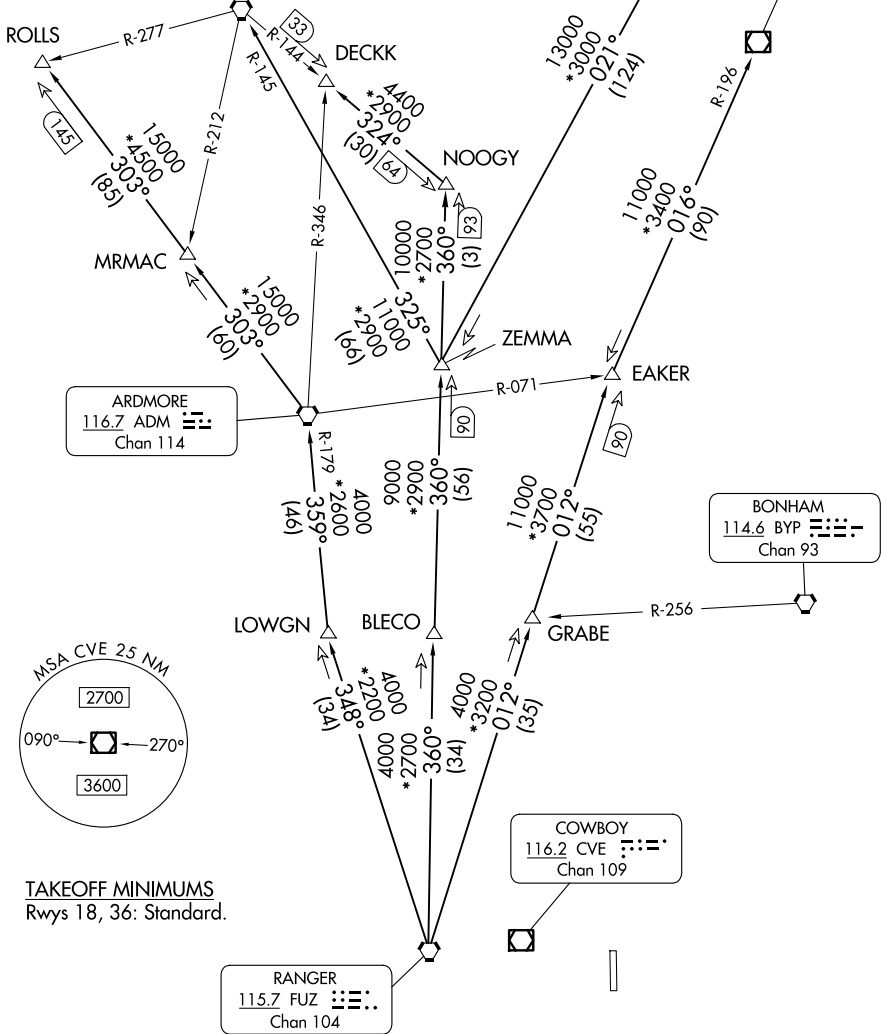

TEXOMA FIVE DEPARTURE

LONE STAR DEP CON
125.2 343.65
MESQUITE TOWER ★
120.3 (CTAF)

**TOP ALTITUDE:
ASSIGNED BY ATC**

TULSA
114.4 TUL :...:
Chan 91

RADAR and DME required.

WILL ROGERS
114.1 IRW :...:
Chan 88

OKMULGEE
114.9 OKM :...:
Chan 96

(CONTINUED ON FOLLOWING PAGE)

TEXOMA FIVE DEPARTURE

SC-2, 17 APR 2025 to 15 MAY 2025

SC-2, 17 APR 2025 to 15 MAY 2025