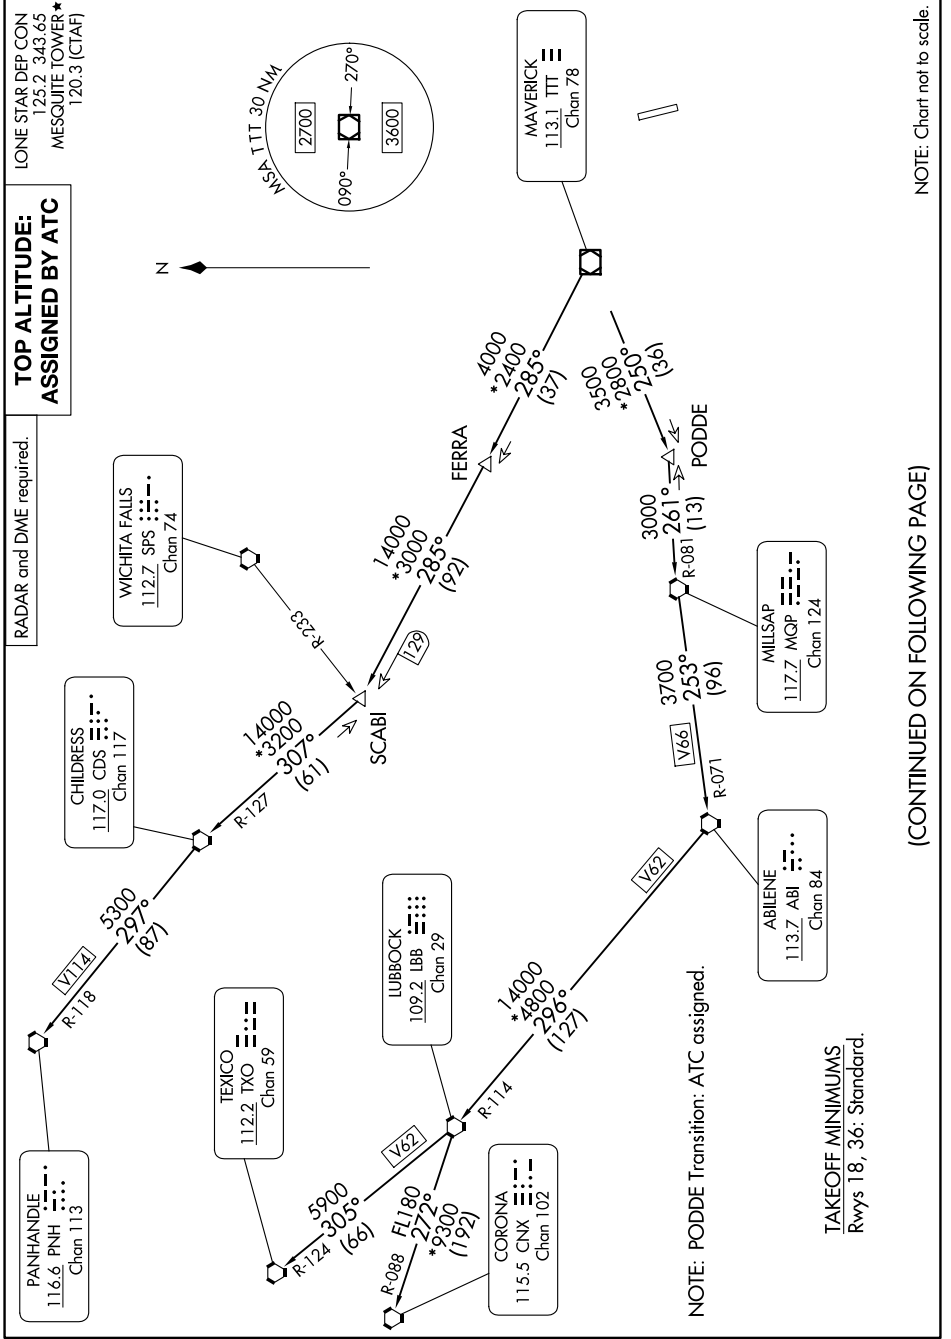

WORTH ONE DEPARTURE

SC-2, 17 APR 2025 to 15 MAY 2025

**TOP ALTITUDE:
ASSIGNED BY ATC**

RADAR and DME required.

LONE STAR DEP CON
125.2 343.65
MESQUITE TOWER*
120.3 (CTAF)

NOTE: Chart not to scale.

(CONTINUED ON FOLLOWING PAGE)

SC-2, 17 APR 2025 to 15 MAY 2025

WORTH ONE DEPARTURE