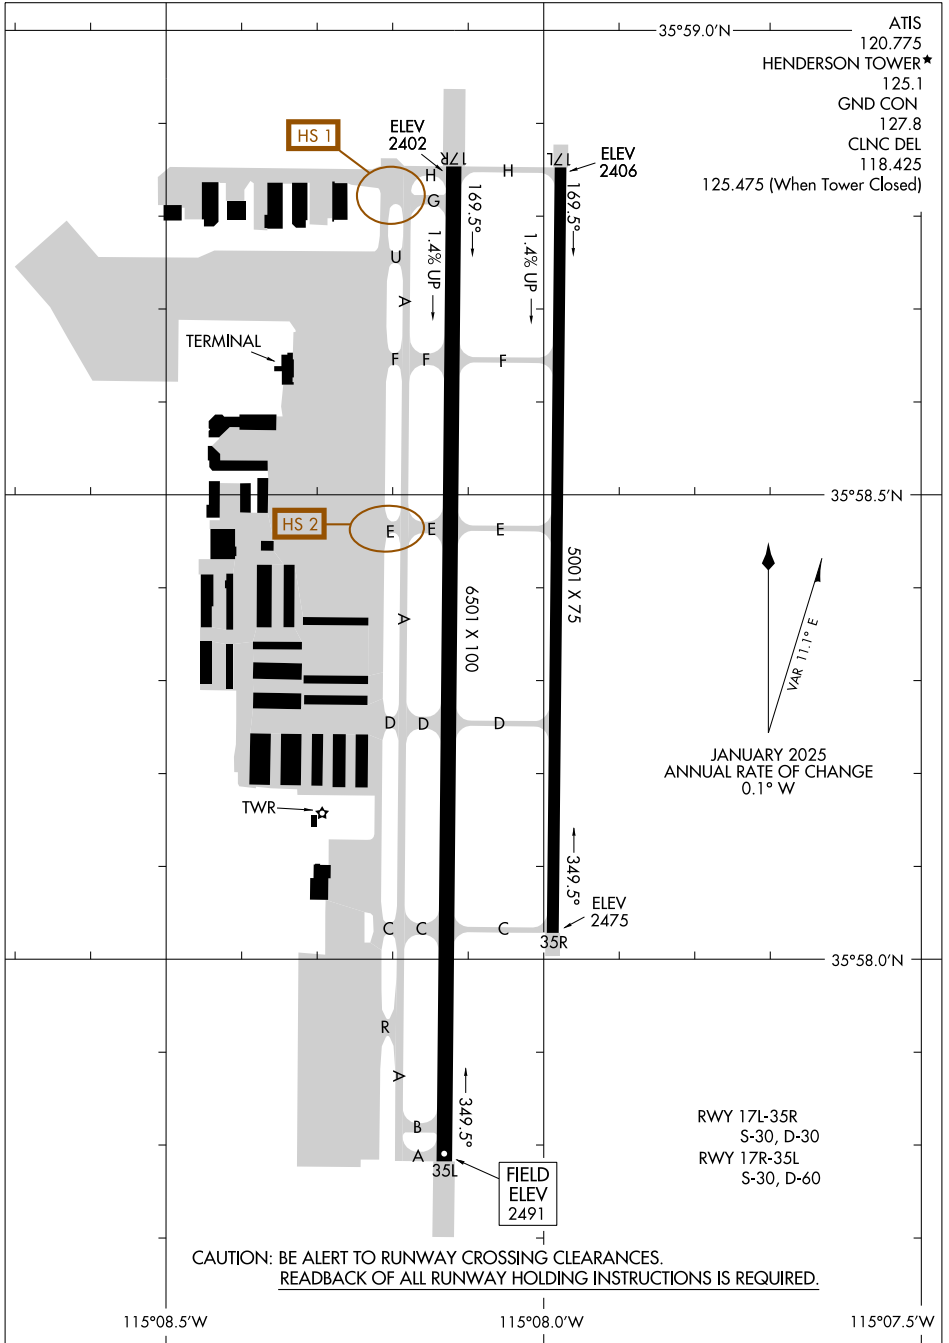

25107

AIRPORT DIAGRAM

AL-6514 (FAA)

HENDERSON EXEC (HND)
LAS VEGAS, NEVADA

SW-4, 17 APR 2025 to 15 MAY 2025

SW-4, 17 APR 2025 to 15 MAY 2025

AIRPORT DIAGRAM

25107

LAS VEGAS, NEVADA
HENDERSON EXEC (HND)