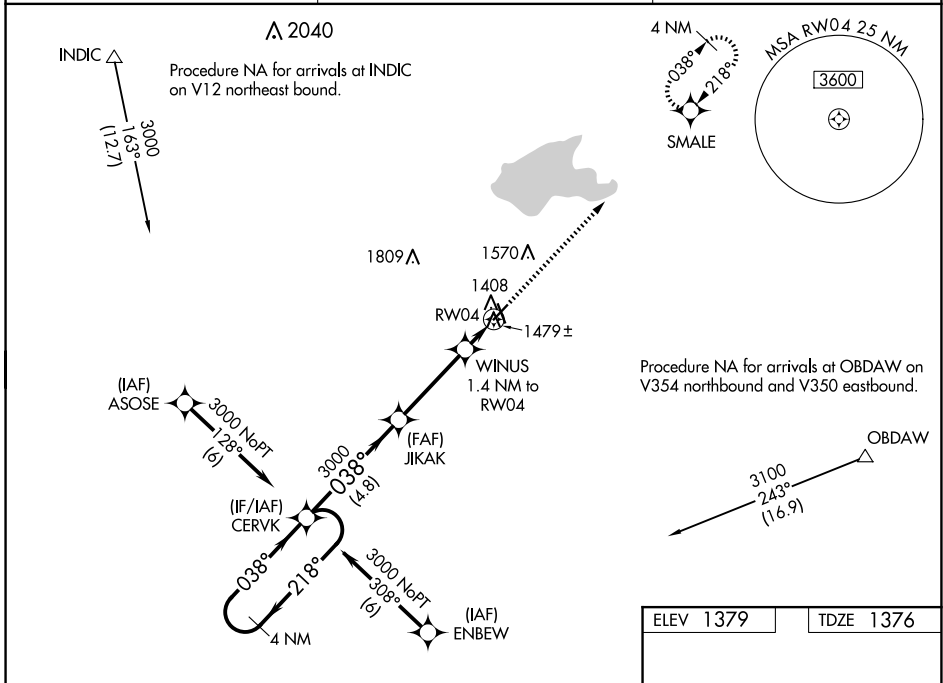

WAAS CH 99334 W04A	APP CRS 038°	Rwy ldg TDZE Apt Elev	4204 1376 1379
--	------------------------	-----------------------------	---

RNAV (GPS) RWY 4

EL DORADO/CAPT JACK THOMAS MEML (EQA)

NA For uncompensated Baro-VNAV systems, LNAV/VNAV NA below -17°C (2°F) or above 54°C (130°F). DME/DME RNP-0.3 NA. When local altimeter setting not received, use Colonel James Jabara altimeter setting and increase all DA 51 feet and all MDA 60 feet. Baro-VNAV NA when using Colonel James Jabara altimeter setting.

MISSED APPROACH: Climb to 3100 direct SMALE and hold.

AWOS-3P 120.875	WICHITA APP CON 134.8 269.1	UNICOM 122.8 (CTAF) 0
---------------------------	---------------------------------------	---------------------------------

CATEGORY	A	B	C	D
LPV DA	1576-1	200 (200-1)		NA
LNAV/VNAV DA	1626-1	250 (300-1)		NA
LNAV MDA	1740-1	364 (400-1)		NA
C CIRCLING	1820-1 441 (500-1)	1960-1 581 (600-1)		NA

RNAV (GPS) RWY 4

NC-2, 17 APR 2025 to 15 MAY 2025

NC-2, 17 APR 2025 to 15 MAY 2025