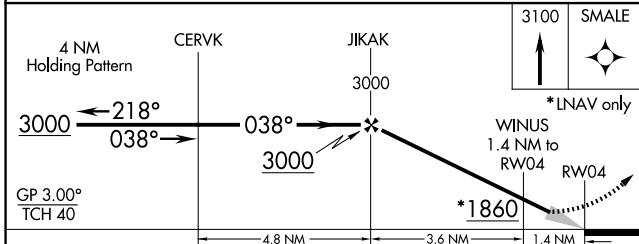

WAAS CH 99334 W04A	APP CRS 038°	Rwy ldg TDZE Apt Elev	4204 1376 1379
--	------------------------	-----------------------------	---

RNAV (GPS) RWY 4

EL DORADO/CAPT JACK THOMAS MEML (EQA)

NA For uncompensated Baro-VNAV systems, LNAV/VNAV NA below -17°C (2°F) or above 54°C (130°F). DME/DME RNP-0.3 NA. When local altimeter setting not received, use Colonel James Jabara altimeter setting and increase all DA 51 feet and all MDA 60 feet. Baro-VNAV NA when using Colonel James Jabara altimeter setting.

MISSED APPROACH: Climb to 3100 direct SMALE and hold.

AWOS-3P 120.875	WICHITA APP CON 134.8 269.1	UNICOM 122.8 (CTAF) 0
---------------------------	---------------------------------------	---------------------------------