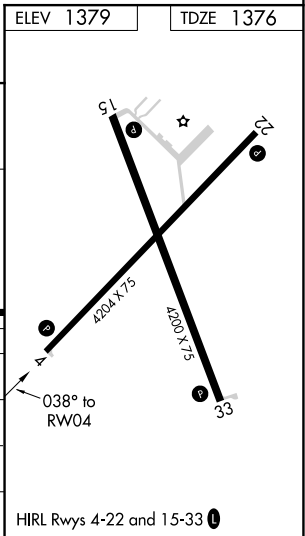

WAAS CH 99334 W04A	APP CRS 038°	Rwy ldg TDZE Apt Elev	4204 1376 1379
--	------------------------	-----------------------------	---

RNAV (GPS) RWY 4

EL DORADO/CAPT JACK THOMAS MEML (EQA)

NA For uncompensated Baro-VNAV systems, LNAV/VNAV NA below -17°C (2°F) or above 54°C (130°F). DME/DME RNP-0.3 NA. When local altimeter setting not received, use Colonel James Jabara altimeter setting and increase all DA 51 feet and all MDA 60 feet. Baro-VNAV NA when using Colonel James Jabara altimeter setting.

MISSED APPROACH: Climb to 3100 direct SMALE and hold.

AWOS-3P 120.875	WICHITA APP CON 134.8 269.1	UNICOM 122.8 (CTAF) 0
---------------------------	---------------------------------------	---------------------------------

CATEGORY	A	B	C	D
LPV DA	1576-1	200 (200-1)		NA
LNAV/VNAV DA	1626-1	250 (300-1)		NA
LNAV MDA	1740-1	364 (400-1)		NA
C CIRCLING	1820-1 441 (500-1)	1960-1 581 (600-1)		NA

RNAV (GPS) RWY 4

NC-2, 17 APR 2025 to 15 MAY 2025