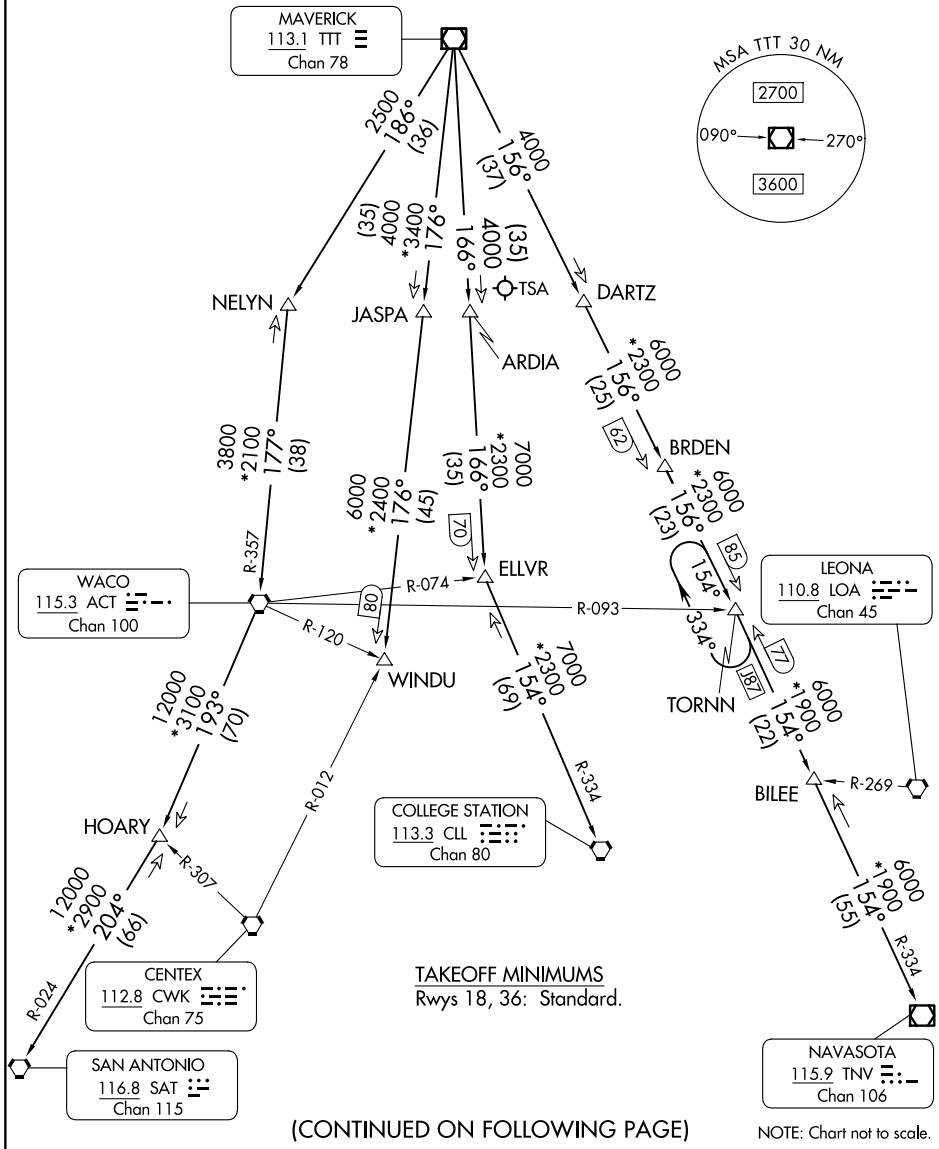

# JOE POOL SEVEN DEPARTURE

LONE STAR DEP CON  
124.3 282.275  
CLNC DEL (When twr closed)  
121.35  
GND CON  
121.875  
MC KINNEY TOWER ★  
118.825 (CTAF)

RADAR and DME required.

**TOP ALTITUDE:  
ASSIGNED BY ATC**

MAVERICK  
113.1 TTT  
Chan 78

SC-2, 17 APR 2025 to 15 MAY 2025

SC-2, 17 APR 2025 to 15 MAY 2025

**TAKEOFF MINIMUMS**  
Rwys 18, 36: Standard.

(CONTINUED ON FOLLOWING PAGE)

NOTE: Chart not to scale.

# JOE POOL SEVEN DEPARTURE