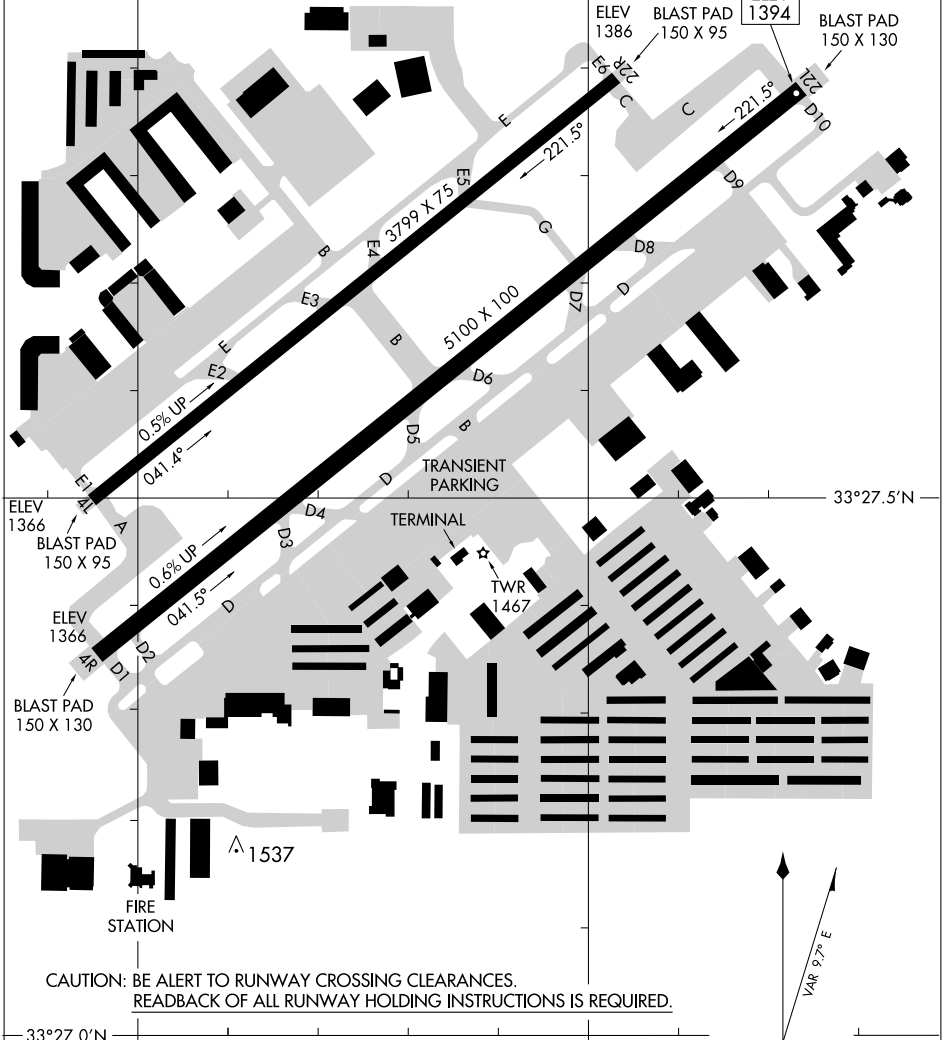

# AIRPORT DIAGRAM

AL-6647 (FAA)

FALCON FLD (F'F'Z)  
MESA, ARIZONA

ATIS  
118.25  
FALCON TOWER ★  
124.6  
GND CON  
121.3

RWY 04L-22R  
S-12.5  
RWY 04R-22L  
S-38, D-60, 2D-90

33°28.0'N

FIELD  
ELEV  
1394

ELEV 1386 BLAST PAD 150 X 95  
ELEV 1394 BLAST PAD 150 X 130

SW-4, 17 APR 2025 to 15 MAY 2025

SW-4, 17 APR 2025 to 15 MAY 2025

33°27.5'N

CAUTION: BE ALERT TO RUNWAY CROSSING CLEARANCES.  
READBACK OF ALL RUNWAY HOLDING INSTRUCTIONS IS REQUIRED.