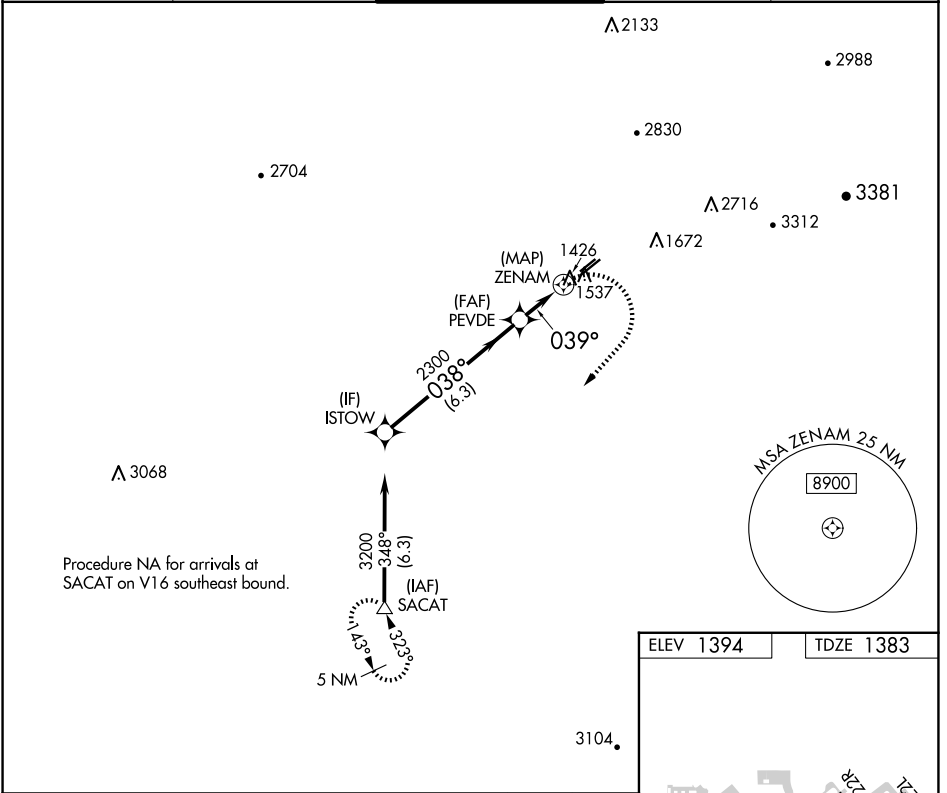

MESA, ARIZONA

AL-6647 (FAA)

24137

WAAS CH 56625 W04A	APP CRS 039°	Rwy Idg TDZE Apt Elev	3799 1383 1394
--	------------------------	-----------------------------	---

RNAV (GPS) RWY 4L

FALCON FLD (F'F'Z)

RNP APCH.		MISSED APPROACH: Climbing right turn to 5000 direct SACAT and hold, continue climb-in-hold to 5000.		
▼ ▲ Rwy 4L helicopter visibility reduction below 1 SM NA.				

SW-4, 17 APR 2025 to 15 MAY 2025

SW-4, 17 APR 2025 to 15 MAY 2025

MESA, ARIZONA
Amdt 1D 12AUG21

33°28'N-111°44'W

FALCON FLD (F'F'Z)

RNAV (GPS) RWY 4L

CATEGORY	A	B	C	D
LP MDA	1780-1	397 (400-1)	1780-1½ 397 (400-1½)	NA
LNAV MDA	1800-1	417 (500-1)	1800-1½ 417 (500-1½)	NA