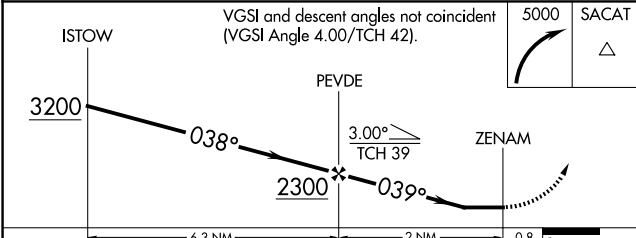

MESA, ARIZONA

AL-6647 (FAA)

24137

WAAS CH 56625 W04A	APP CRS 039°	Rwy Idg TDZE Apt Elev	3799 1383 1394

RNAV (GPS) RWY 4L

FALCON FLD (F'F'Z)

RNP APCH.		MISSED APPROACH: Climbing right turn to 5000 direct SACAT and hold, continue climb-in-hold to 5000.		
▼ ▲ Rwy 4L helicopter visibility reduction below 1 SM NA.				

ATIS 118.25	PHOENIX APP CON 120.7 239.0	FALCON TOWER * 124.6 (CTAF) 0	GND CON 121.3	UNICOM 122.95

SW-4, 17 APR 2025 to 15 MAY 2025

SW-4, 17 APR 2025 to 15 MAY 2025

MESA, ARIZONA
Amdt 1D 12AUG21

33°28'N-111°44'W

FALCON FLD (F'F'Z)

RNAV (GPS) RWY 4L

CATEGORY	A	B	C	D
LP MDA	1780-1	397 (400-1)	1780-1½ 397 (400-1½)	NA
LNAV MDA	1800-1	417 (500-1)	1800-1½ 417 (500-1½)	NA