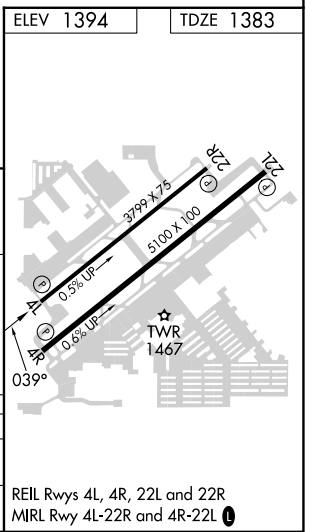

MESA, ARIZONA

AL-6647 (FAA)

24137

WAAS CH 56625 W04A	APP CRS 039°	Rwy Idg TDZE Apt Elev	3799 1383 1394
--	------------------------	-----------------------------	---

RNAV (GPS) RWY 4L

FALCON FLD (F'F'Z)

RNP APCH.		MISSED APPROACH: Climbing right turn to 5000 direct SACAT and hold, continue climb-in-hold to 5000.		
▼ ▲ Rwy 4L helicopter visibility reduction below 1 SM NA.				

SW-4, 17 APR 2025 to 15 MAY 2025

SW-4, 17 APR 2025 to 15 MAY 2025

MESA, ARIZONA
Amdt 1D 12AUG21

33°28'N-111°44'W

FALCON FLD (F'F'Z)

RNAV (GPS) RWY 4L

CATEGORY	A	B	C	D
LP MDA	1780-1	397 (400-1)	1780-1½ 397 (400-1½)	NA
LNAV MDA	1800-1	417 (500-1)	1800-1½ 417 (500-1½)	NA