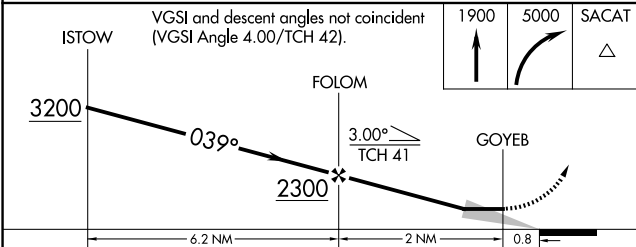

ELEV 1394	TDZE 1384

CATEGORY	A	B	C	D
LP MDA	1680-1 296 (300-1)			NA
LNAV MDA	1800-1 416 (500-1)	1800-1½ 416 (500-1½)		NA
C CIRCLING	1860-1 466 (500-1)	1980-1 586 (600-1)	2040-1¾ 646 (700-1¾)	NA

MESA, ARIZONA
Amdt 1F 12AUG21

33°28'N-111°44'W

RNAV (GPS) RWY 4R

FALCON FLD (F'F'Z)