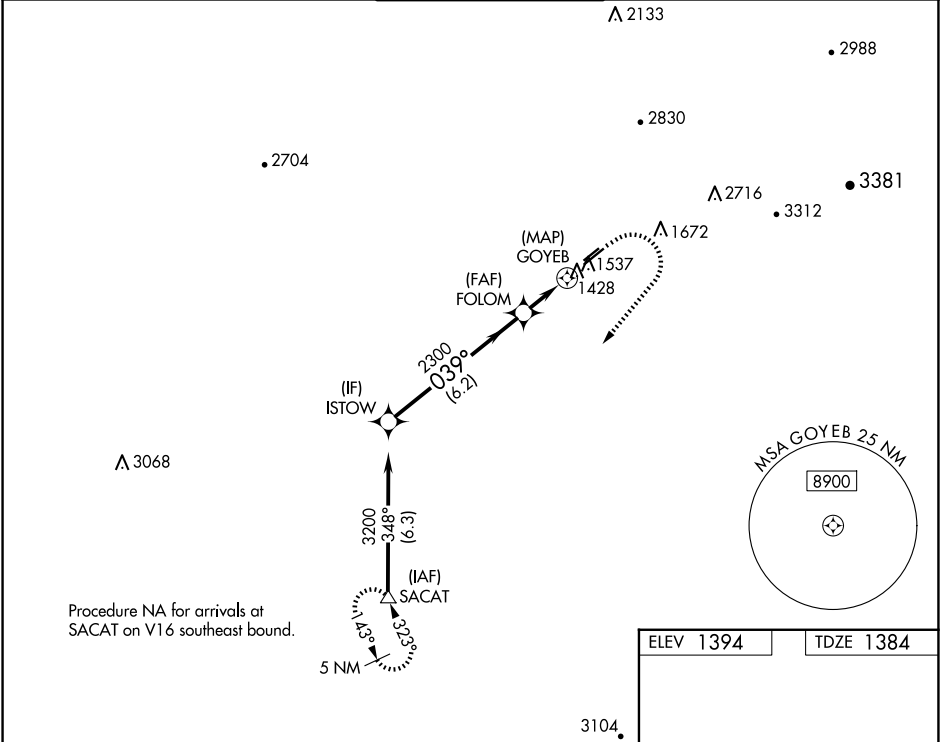

MESA, ARIZONA

AL-6647 (FAA)

24137

WAAS CH 90525 W04B	APP CRS 039°	Rwy Idg TDZE Apt Elev	5100 1384 1394
--	------------------------	-----------------------------	---

RNAV (GPS) RWY 4R

FALCON FLD (F'F'Z)

RNP APCH.

⚠ Circling to Rwy 22L, 22R NA at night. Circling NA for Cat C southeast of Rwy 4R and 22L.

MISSED APPROACH: Climb to 1900 then climbing right turn to 5000 direct SACAT and hold, continue climb-in-hold to 5000.

SW-4, 17 APR 2025 to 15 MAY 2025

SW-4, 17 APR 2025 to 15 MAY 2025

ELEV 1394	TDZE 1384
-----------	-----------

CATEGORY	A	B	C	D
LP MDA	1680-1 296 (300-1)			NA
LNAV MDA	1800-1 416 (500-1)	1800-1½ 416 (500-1½)		NA
C CIRCLING	1860-1 466 (500-1)	1980-1 586 (600-1)	2040-1¾ 646 (700-1¾)	NA

MESA, ARIZONA
Amdt 1F 12AUG21

33°28'N-111°44'W

RNAV (GPS) RWY 4R

FALCON FLD (F'F'Z)