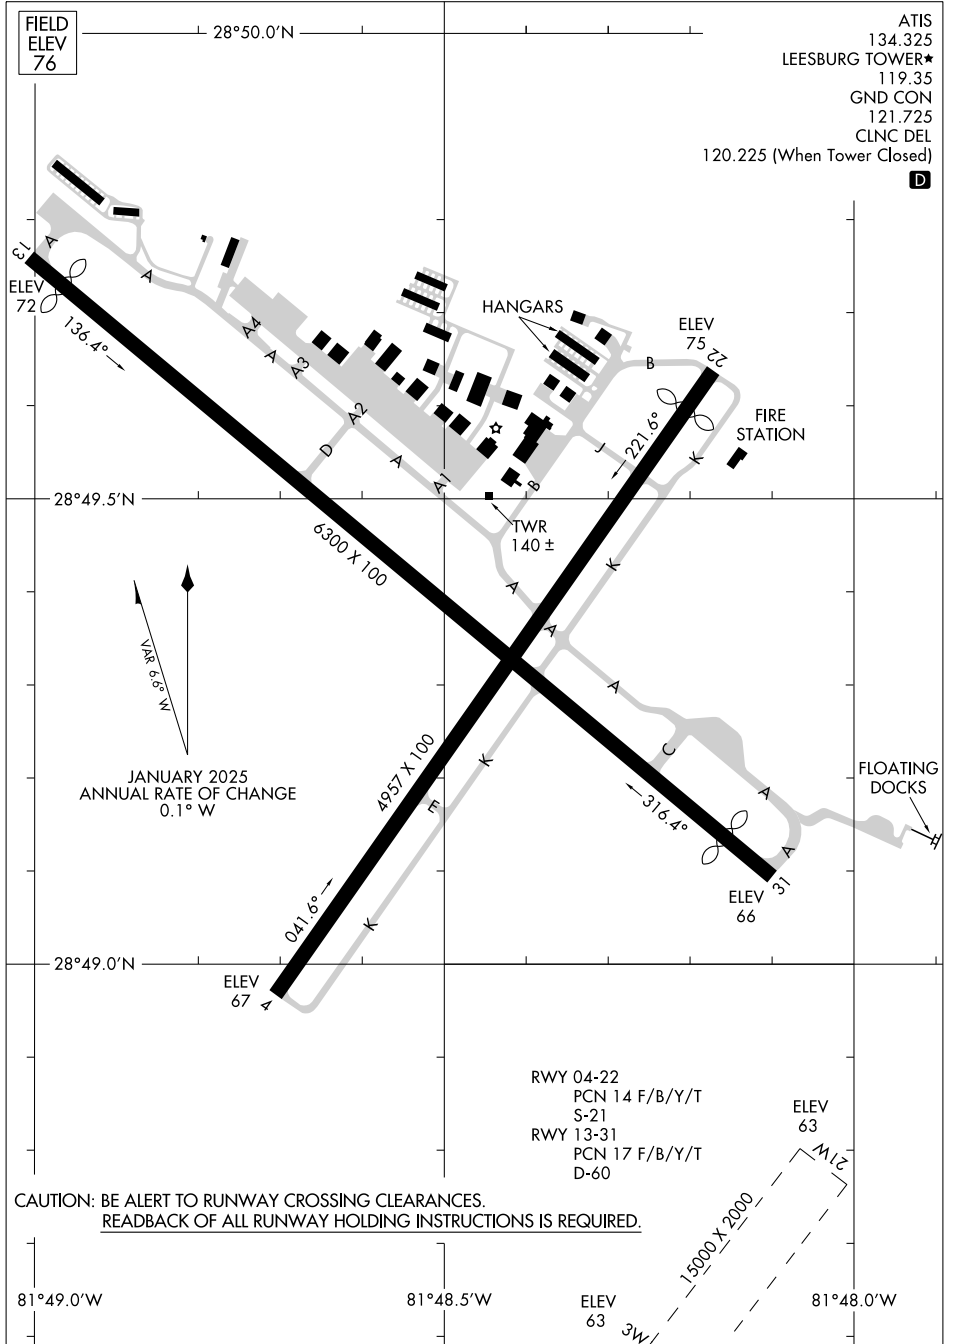

25107

AIRPORT DIAGRAM

AL-6676 (FAA)

LEESBURG INTL (LEE)
LEESBURG, FLORIDA

ATIS 134.325
 LEESBURG TOWER* 119.35
 GND CON 121.725
 CLNC DEL 120.225 (When Tower Closed)

D

SE-3, 17 APR 2025 to 15 MAY 2025

SE-3, 17 APR 2025 to 15 MAY 2025

CAUTION: BE ALERT TO RUNWAY CROSSING CLEARANCES.
 READBACK OF ALL RUNWAY HOLDING INSTRUCTIONS IS REQUIRED.

RWY 04-22
 PCN 14 F/B/Y/T
 S-21
 RWY 13-31
 PCN 17 F/B/Y/T
 D-60

AIRPORT DIAGRAM

25107

LEESBURG, FLORIDA
LEESBURG INTL (LEE)