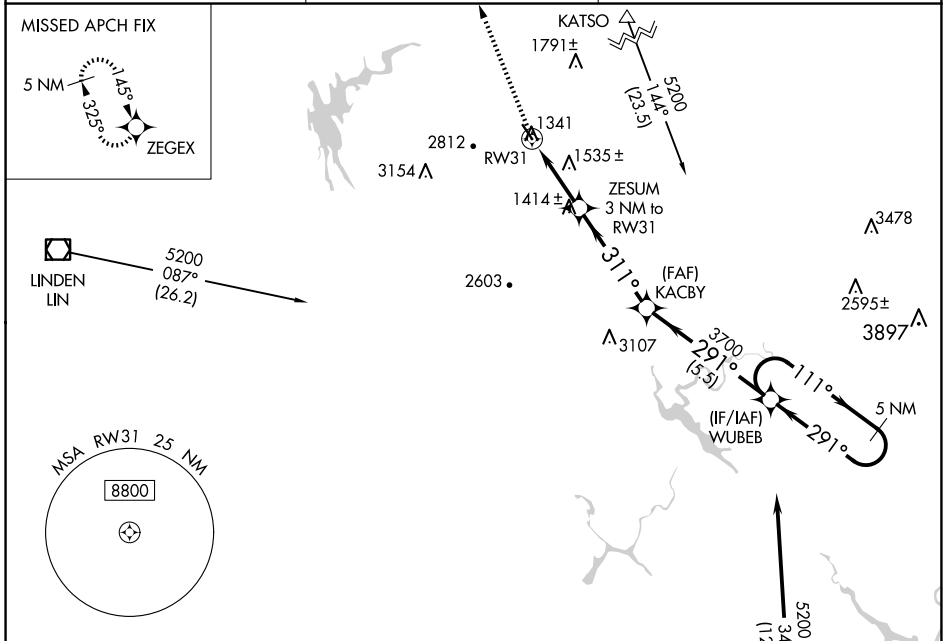

WAAS CH 81842 W31A	APP CRS 311°	Rwy Idg TDZE Apt Elev	3602 1328 1328
--	------------------------	-----------------------------	---

RNAV (GPS) RWY 31

CALAVERAS COUNTY/MAURY RASMUSSEN FLD (CPU)

RNP APCH. ▼ ▲ Circling NA southwest of Rwy 31-13.	MISSED APPROACH: Climb to 4400 direct ZEGEX and hold, continue climb-in-hold to 4400.
--	---

AWOS-3P 118.525	NORCAL APP CON 125.1 363.2	UNICOM 123.0 (CTAF) 📞
---------------------------	--------------------------------------	--

ELEV 1328	TDZE 1328
-----------	-----------

CATEGORY	A	B	C	D
LP MDA	1600-1 272 (300-1)			NA
LNAV MDA	1860-1	532 (600-1)	1860-1½ 532 (600-1½)	NA
CIRCLING	1860-1 532 (600-1)	2040-1 712 (800-1)	2360-3 1032 (1100-3)	NA

RNAV (GPS) RWY 31

SW-2, 17 APR 2025 to 15 MAY 2025

SW-2, 17 APR 2025 to 15 MAY 2025