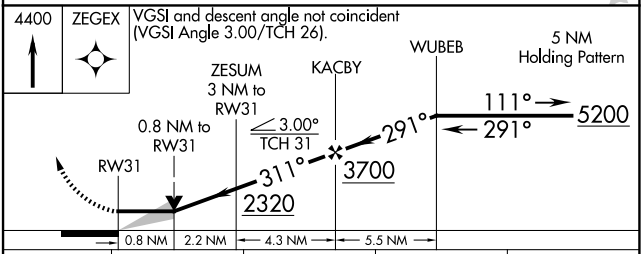

CATEGORY	A	B	C	D
LP MDA	1600-1 272 (300-1)			NA
LNAV MDA	1860-1	532 (600-1)	1860-1½ 532 (600-1½)	NA
CIRCLING	1860-1 532 (600-1)	2040-1 712 (800-1)	2360-3 1032 (1100-3)	NA

RNAV (GPS) RWY 31

SW-2, 17 APR 2025 to 15 MAY 2025

SW-2, 17 APR 2025 to 15 MAY 2025