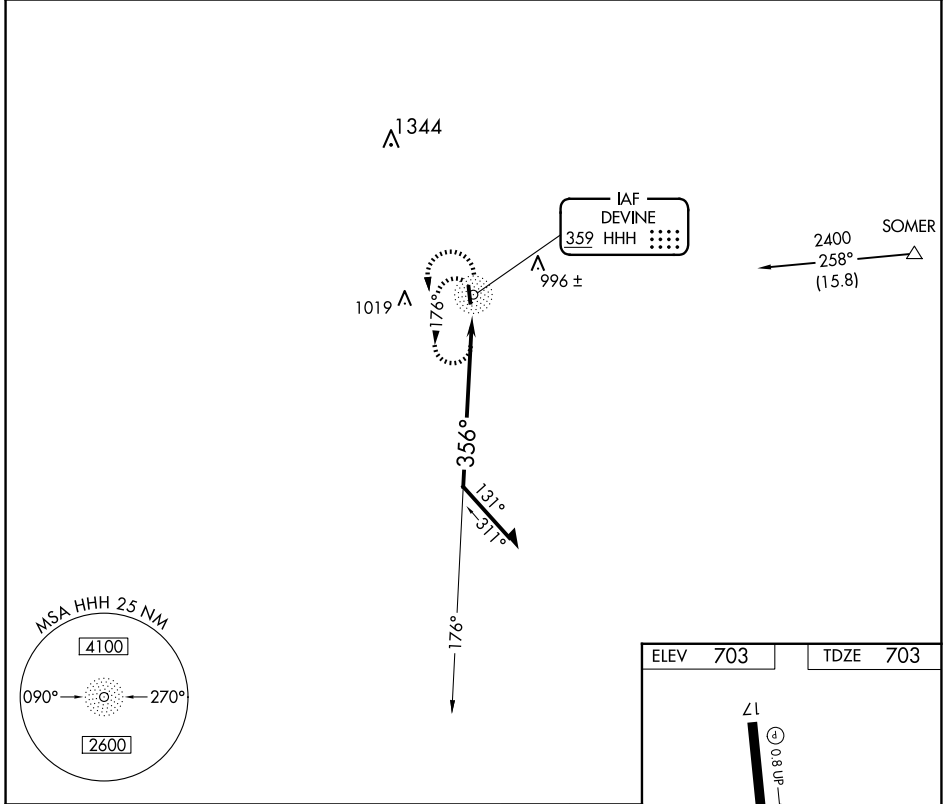

NDB HHH 359	APP CRS 356°	Rwy Idg TDZE Apt Elev	3399 703 703
-----------------------	------------------------	-----------------------------	---

NDB RWY 35

DEVINE MUNI (23R)

▼ Use Castroville Muni altimeter setting; when not received, use South Texas Rgnl at Hondo altimeter setting and increase all MDA 40 feet. Helicopter visibility reduction below 1 SM NA. Night landing: Rwy 35 NA.

▲ NA MISSED APPROACH: Climbing left turn to 2400 in HHH NDB holding pattern.

CVB AWOS-3 119.25	HOUSTON CENTER 134.95 269.4	CTAF 122.9
-----------------------------	---------------------------------------	----------------------

CATEGORY	A	B	C	D
S-35	1340-1	637 (700-1)		NA
CIRCLING	1380-1	677 (700-1)		NA

SC-3, 17 APR 2025 to 15 MAY 2025

SC-3, 17 APR 2025 to 15 MAY 2025