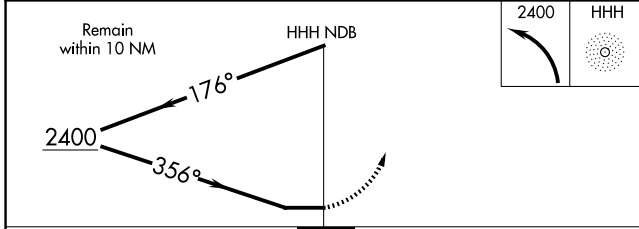

NDB HHH 359	APP CRS 356°	Rwy Idg TDZE Apt Elev	3399 703 703
-----------------------	------------------------	-----------------------------	---

NDB RWY 35

DEVINE MUNI (23R)

▼ Use Castroville Muni altimeter setting; when not received, use South Texas Rgnl at Hondo altimeter setting and increase all MDA 40 feet. Helicopter visibility reduction below 1 SM NA. Night landing: Rwy 35 NA.

▲ NA MISSED APPROACH: Climbing left turn to 2400 in HHH NDB holding pattern.

CVB AWOS-3 119.25	HOUSTON CENTER 134.95 269.4	CTAF 122.9
-----------------------------	---------------------------------------	----------------------