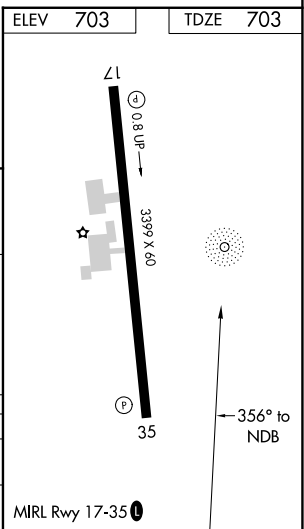

NDB HHH 359	APP CRS 356°	Rwy Idg TDZE Apt Elev	3399 703 703
-----------------------	------------------------	-----------------------------	---

NDB RWY 35

DEVINE MUNI (23R)

▼ Use Castroville Muni altimeter setting; when not received, use South Texas Rgnl at Hondo altimeter setting and increase all MDA 40 feet. Helicopter visibility reduction below 1 SM NA. Night landing: Rwy 35 NA.

▲ NA MISSED APPROACH: Climbing left turn to 2400 in HHH NDB holding pattern.

CVB AWOS-3 119.25	HOUSTON CENTER 134.95 269.4	CTAF 122.9
-----------------------------	---------------------------------------	----------------------