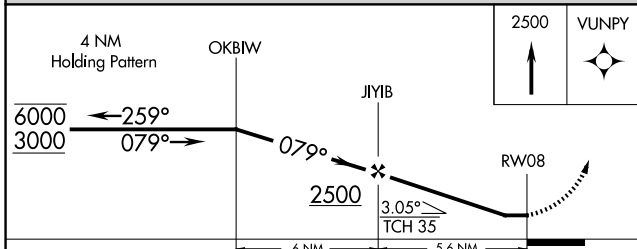

CATEGORY	A	B	C	D
LNVA MDA	1120-1	459 (500-1)	1120-1½ 459 (500-1½)	NA
CIRCLING	1160-1	492 (500-1)	1240-1½ 572 (600-1½)	NA

MIRL Rwy 8-26 0