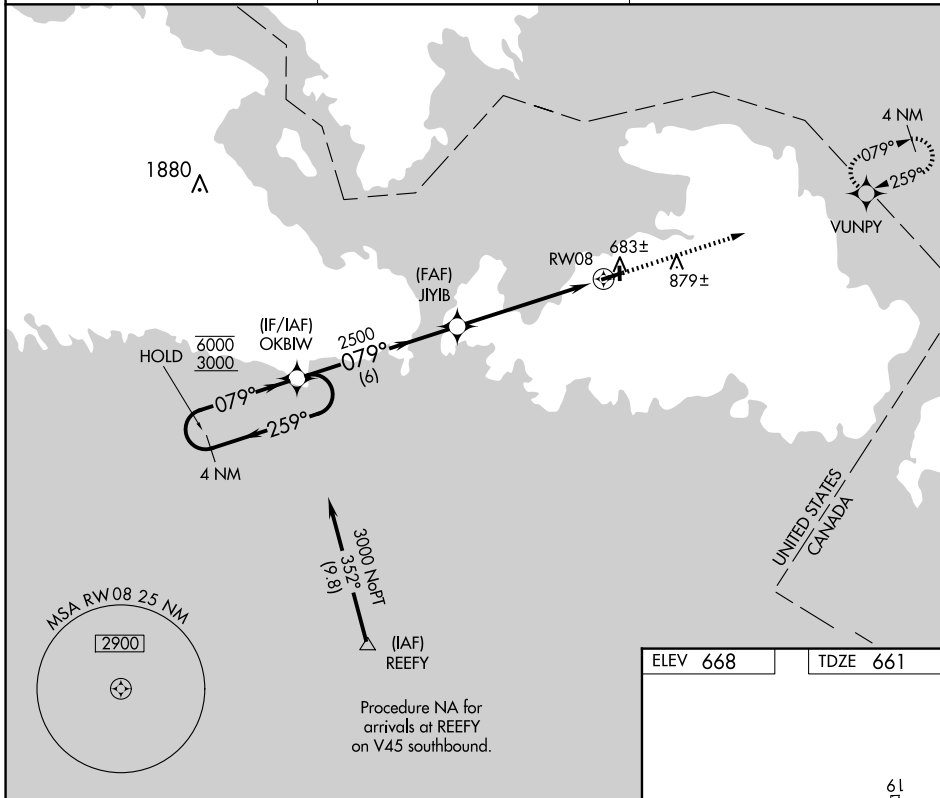

APP CRS 079°	Rwy Idg TDZE Apt Elev	3350 661 668
------------------------	-----------------------------	---

RNAV (GPS) RWY 8

DRUMMOND ISLAND (DRM)

RNP APCH.

▼ Rwy 8 helicopter visibility reduction below 1 SM NA.
Procedure NA at night. Circling to Rwy 1-19 NA.

MISSED APPROACH: Climb to 2500 direct VUNPY and hold.

AWOS-3 118.325	TORONTO CENTER 132.65 344.5	UNICOM 122.8 (CTAF) 0
--------------------------	---------------------------------------	---------------------------------

EC-1, 17 APR 2025 to 15 MAY 2025

EC-1, 17 APR 2025 to 15 MAY 2025

ELEV 668	TDZE 661
----------	----------

CATEGORY	A	B	C	D
LNVA MDA	1120-1	459 (500-1)	1120-1½ 459 (500-1½)	NA
CIRCLING	1160-1	492 (500-1)	1240-1½ 572 (600-1½)	NA