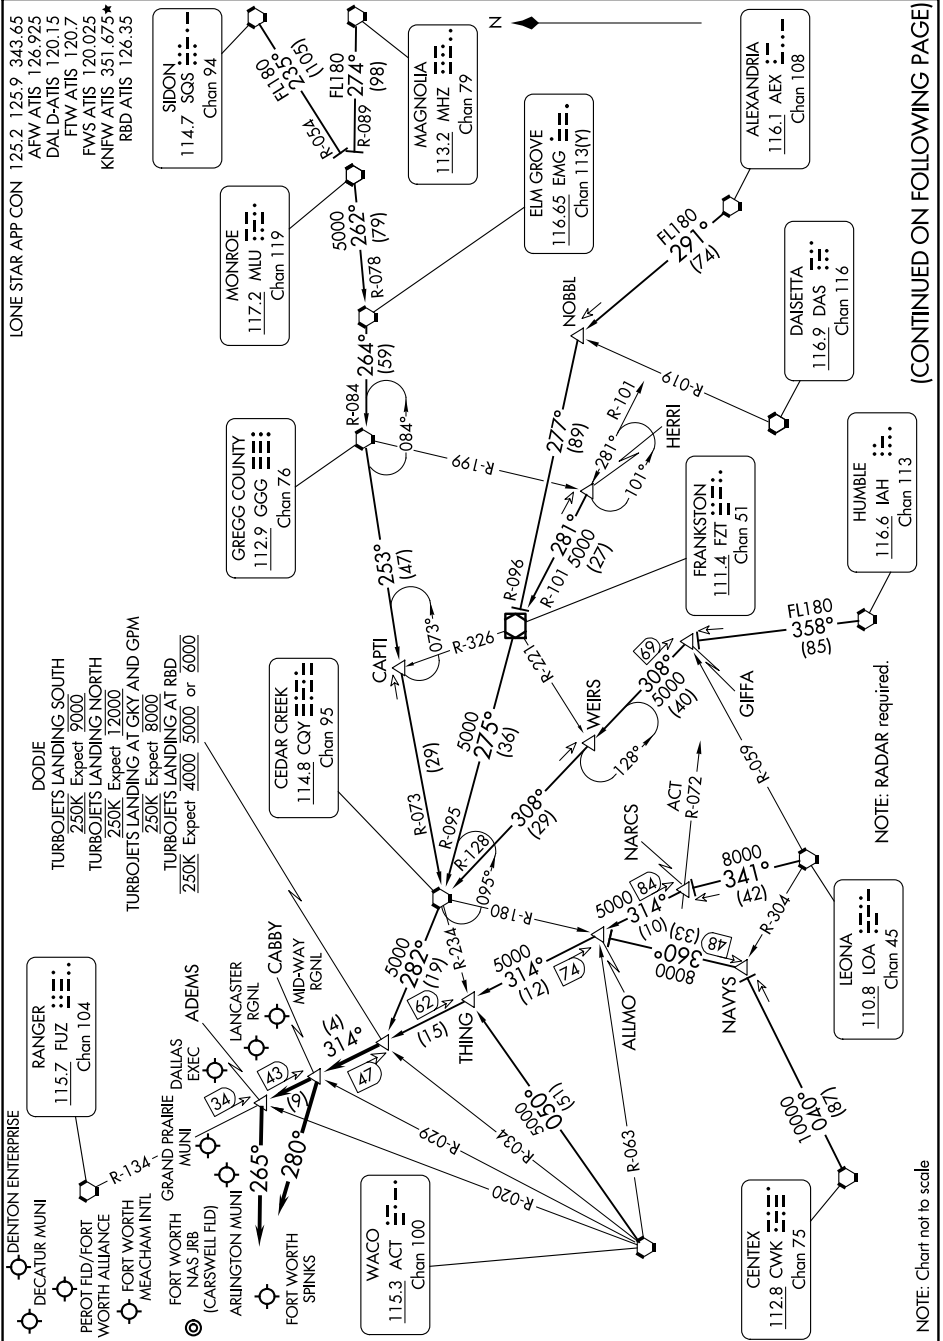

DODJE SIX ARRIVAL

DALLAS-FORT WORTH, TEXAS

SC-2, 17 APR 2025 to 15 MAY 2025

NOTE: Chart not to scale

NOTE: RADAR required.

SC-2, 17 APR 2025 to 15 MAY 2025

(CONTINUED ON FOLLOWING PAGE)

DODJE SIX ARRIVAL

DALLAS-FORT WORTH, TEXAS