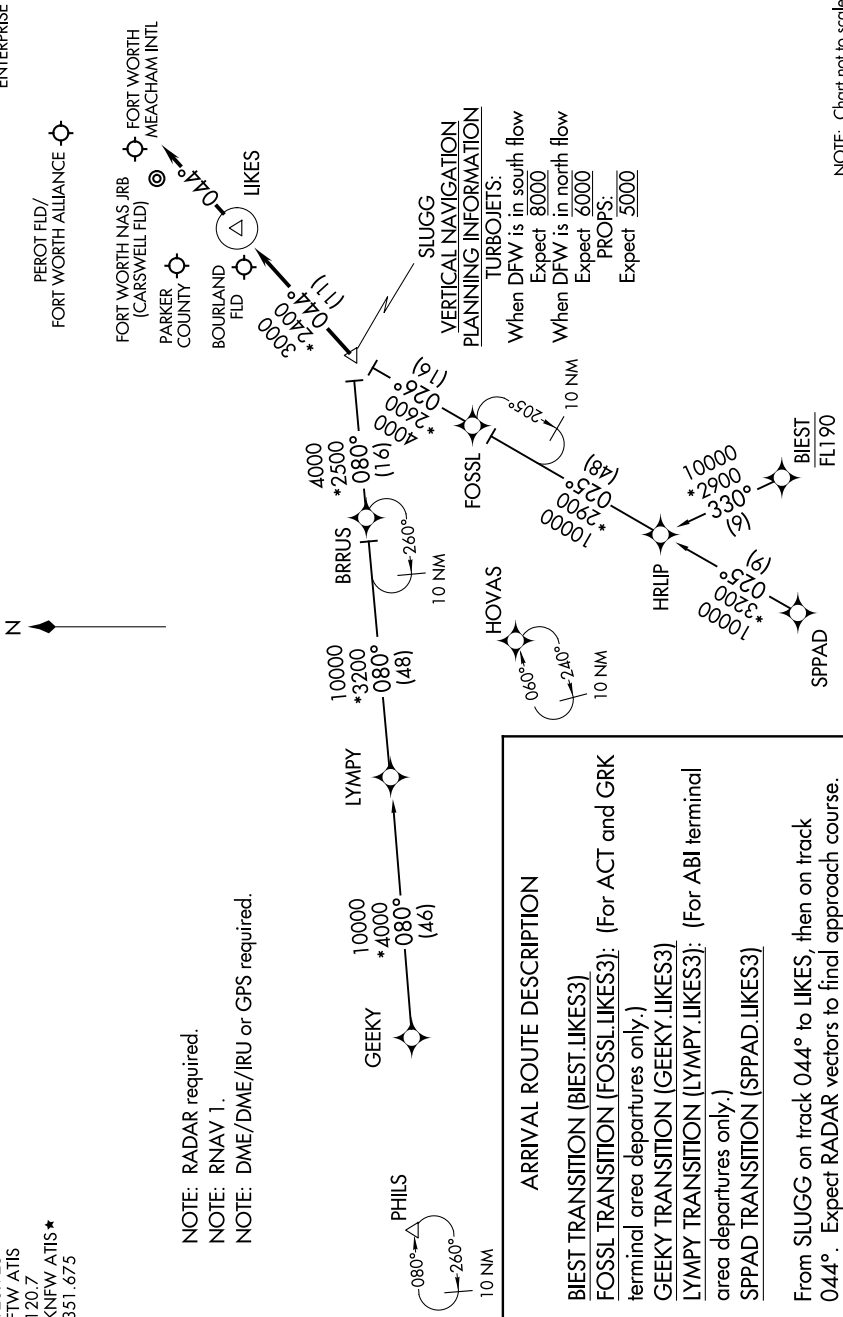

LIKES THREE ARRIVAL (RNAV)

FORT WORTH, TEXAS

SC-2, 17 APR 2025 to 15 MAY 2025

LONE STAR APP CON
 135.975 125.8 257.95
 AFW ATIS
 126.925
 FTW ATIS
 120.7
 KNFW ATIS*
 351.675

NOTE: RADAR required.
 NOTE: RNAV 1.
 NOTE: DME/DME/IRU or GPS required.

NOTE: Chart not to scale.

SC-2, 17 APR 2025 to 15 MAY 2025

LIKES THREE ARRIVAL (RNAV)

FORT WORTH, TEXAS