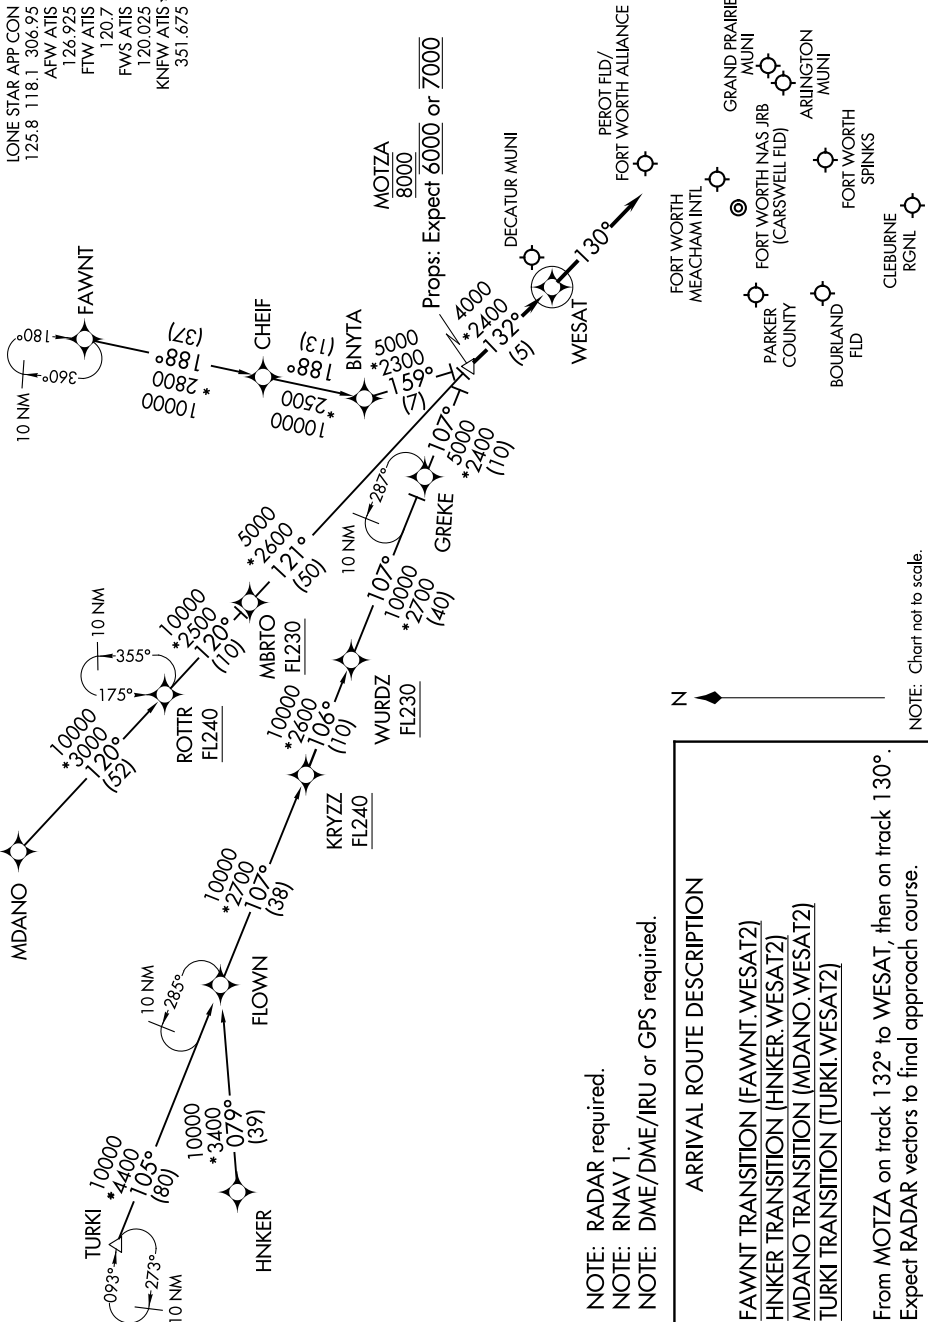

WESAT TWO ARRIVAL (RNAV)

DALLAS-FORT WORTH, TEXAS

LONE STAR APP CON
125.8 118.1 306.95
AFW ATIS
126.925
FTW ATIS
120.7
FWS ATIS
120.025
KNFW ATIS *
351.675

NOTE: RADAR required.
NOTE: RNAV 1.
NOTE: DME/DME/IRU or GPS required.

NOTE: Chart not to scale.

SC-2, 17 APR 2025 to 15 MAY 2025

SC-2, 17 APR 2025 to 15 MAY 2025

WESAT TWO ARRIVAL (RNAV)

(MOTZA.WESAT2) 25JUN15

DALLAS-FORT WORTH, TEXAS