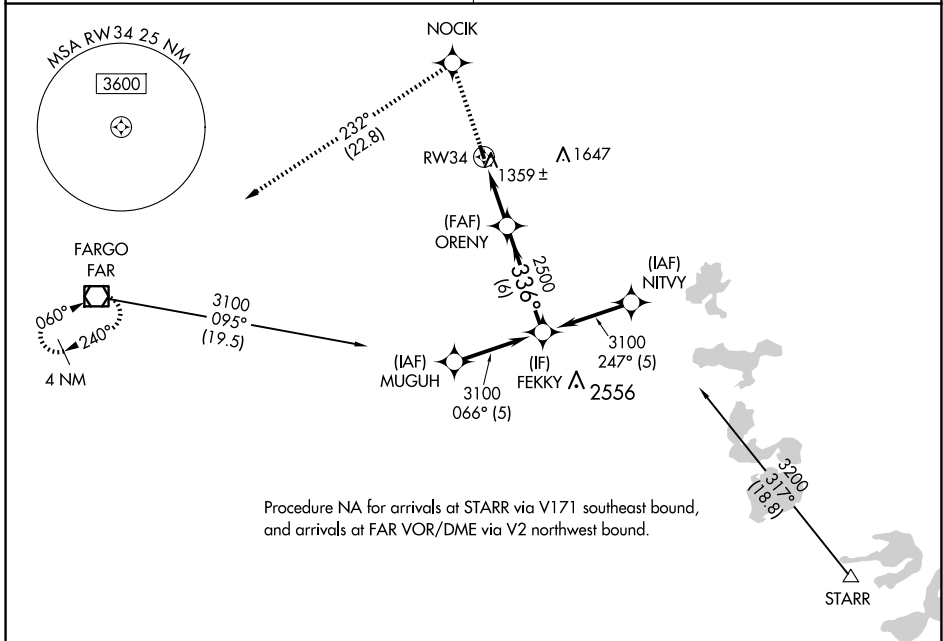

APP CRS 336°	Rwy Idg TDZE Apt Elev	3398 1207 1210
------------------------	-----------------------------	---

RNAV (GPS) RWY 34

HAWLEY MUNI (Ø4Y)

<p>▼ NA</p> <p>DME/DME RNP-0.3 NA. Use Fargo, ND allimeter setting.</p>	<p>MISSED APPROACH: Climb to 2700 direct NOCIK and left turn via 232° track to FAR VOR/DME and hold.</p>
<p>FARGO APP CON</p> <p>120.4 377.15</p>	<p>UNICOM</p> <p>122.8 (CTAF)</p>

NC-1, 17 APR 2025 to 15 MAY 2025

NC-1, 17 APR 2025 to 15 MAY 2025