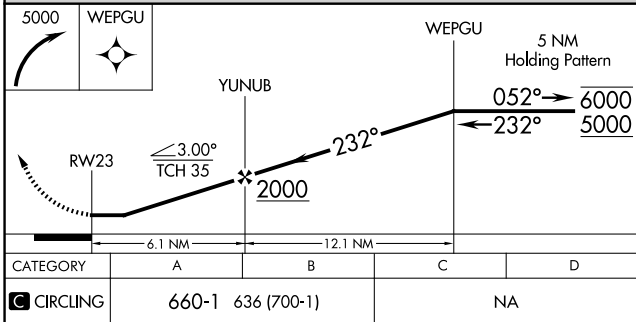

APP CRS	Rwy Idg	N/A
232°	TDZE	N/A
	Apt Elev	24

RNAV (GPS)-A

KALAUPAPA (LUP) (PHLU)

RNP APCH.	MISSED APPROACH: Climbing right turn to 5000 direct WEPGU and hold, continue climb-in-hold to 5000.
<p>▼ Circling NA southeast of Rwy 5-23.</p> <p>▲ NA Procedure NA at night.</p> <p>Use Kaunakakai altimeter setting.</p>	
HCF CENTER 124.1 317.5	CTAF 122.9

CATEGORY	A	B	C	D
CIRCLING	660-1	636 (700-1)	NA	NA

MIRL Rwy 5-23

PAC, 17 APR 2025 to 12 JUN 2025

PAC, 17 APR 2025 to 12 JUN 2025