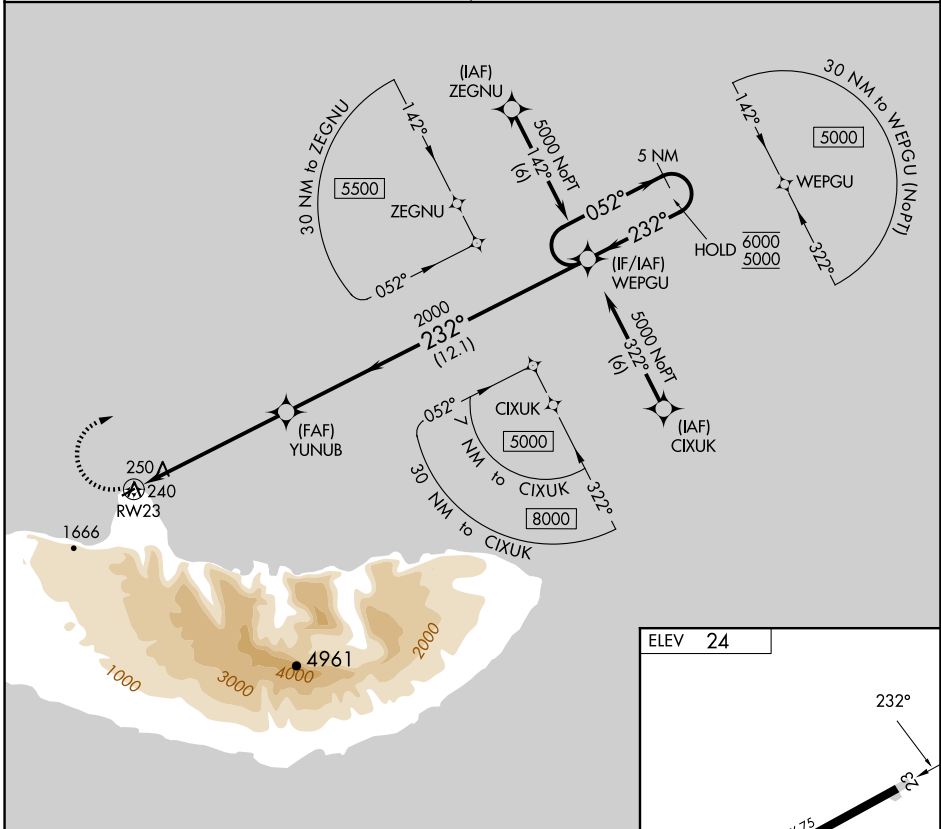

APP CRS	Rwy Idg	N/A
232°	TDZE	N/A
	Apt Elev	24

RNAV (GPS)-A

KALAUPAPA (LUP) (PHLU)

RNP APCH.	MISSED APPROACH: Climbing right turn to 5000 direct WEPGU and hold, continue climb-in-hold to 5000.
<p>▼ Circling NA southeast of Rwy 5-23.</p> <p>▲ NA Procedure NA at night.</p> <p>Use Kaunakakai altimeter setting.</p>	
HCF CENTER 124.1 317.5	CTAF 122.9

CATEGORY	A	B	C	D
CIRCLING	660-1	636 (700-1)	NA	NA

MIRL Rwy 5-23

PAC, 17 APR 2025 to 12 JUN 2025

PAC, 17 APR 2025 to 12 JUN 2025