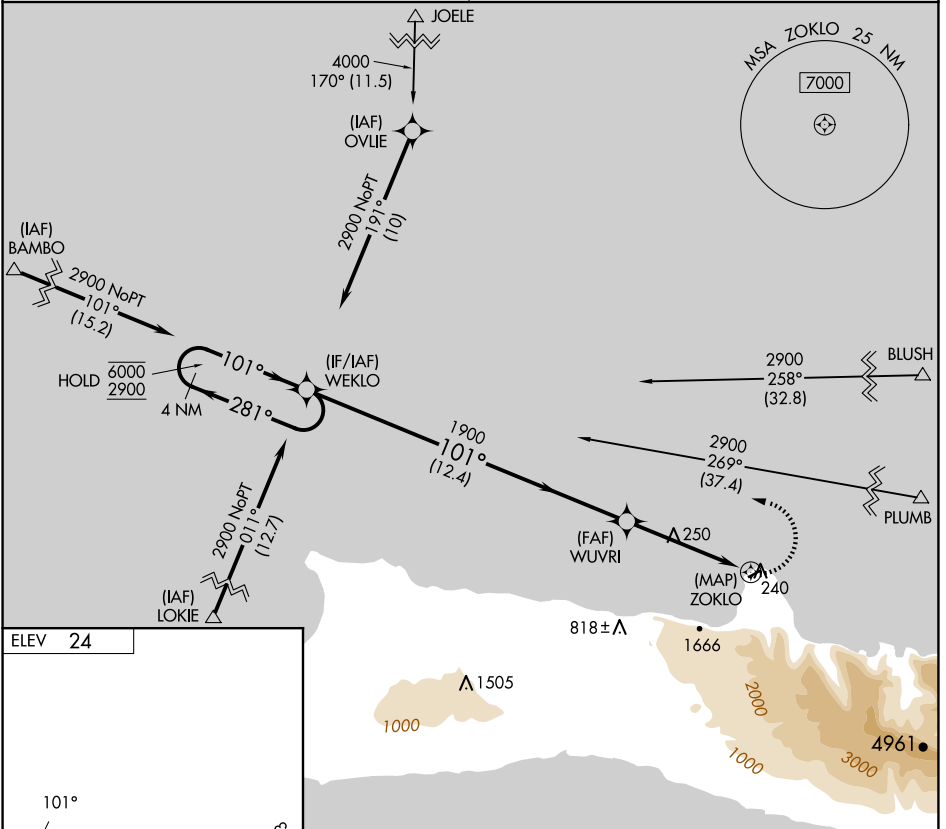

APP CRS	Rwy Idg	N/A
101°	TDZE	N/A
	Apt Elev	24

# RNAV (GPS)-B

KALAUPAPA (LUP) (PHLU)

RNP APCH.	<p>⚠ Circling NA southeast of Rwy 5-23.          ⚠ NA Procedure NA at night.          Use Kaunakakai altimeter setting.</p>	<p>MISSED APPROACH: Climbing left turn to 2900 direct WEKLO and hold.</p>
<p>HCF CENTER  <b>124.1 317.5</b></p>		

PAC, 17 APR 2025 to 12 JUN 2025

PAC, 17 APR 2025 to 12 JUN 2025