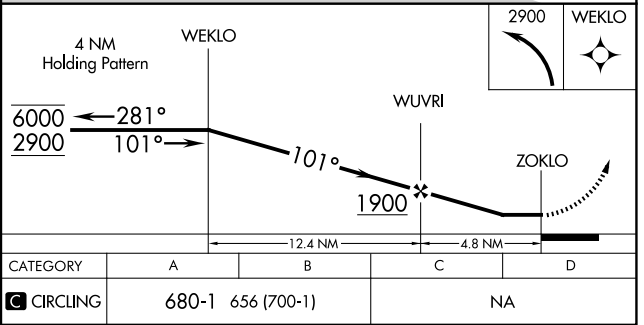

# RNAV (GPS)-B

KALAUPAPA (LUP) (PHLU)

RNP APCH.	<p>⚠ Circling NA southeast of Rwy 5-23.          ⚠ NA Procedure NA at night.          Use Kaunakakai altimeter setting.</p>	<p>MISSED APPROACH: Climbing left turn to 2900 direct WEKLO and hold.</p>
<p>HCF CENTER  <b>124.1 317.5</b></p>		