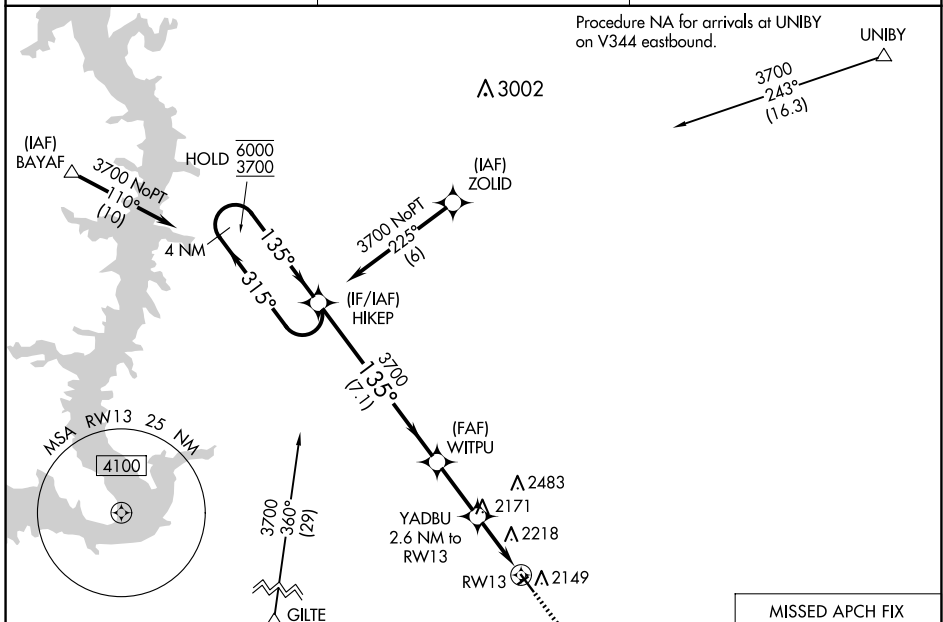

WAAS CH 93921 W13A	APP CRS 135°	Rwy Idg 4400 TDZE 2061 Apt Elev 2062
--	------------------------	---

RNAV (GPS) RWY 13

GETTYSBURG MUNI (ØD8)

RNP APCH-GPS.

⚠ NA Circling NA to Rwy 4 and 22. Procedure NA at night. Rwy 13 helicopter visibility reduction below 1 SM NA. When local altimeter setting not received, use Pierre altimeter setting.

MISSED APPROACH: Climb to 3500 direct ZEWOX and hold.

AWOS-3P 119.275	MINNEAPOLIS CENTER 125.1 269.1	UNICOM 122.8 (CTAF) 0
---------------------------	--	---------------------------------

ELEV 2062	TDZE 2061
------------------	------------------