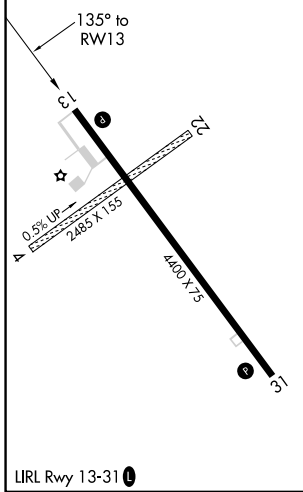

WAAS CH 93921 W13A	APP CRS 135°	Rwy Idg 4400 TDZE 2061 Apt Elev 2062
--	------------------------	---

RNAV (GPS) RWY 13

GETTYSBURG MUNI (ØD8)

RNP APCH-GPS.

⚠ NA Circling NA to Rwy 4 and 22. Procedure NA at night. Rwy 13 helicopter visibility reduction below 1 SM NA. When local altimeter setting not received, use Pierre altimeter setting.

MISSED APPROACH: Climb to 3500 direct ZEWOX and hold.

AWOS-3P 119.275	MINNEAPOLIS CENTER 125.1 269.1	UNICOM 122.8 (CTAF) 0
---------------------------	--	---------------------------------

ELEV 2062	TDZE 2061
------------------	------------------

CATEGORY	A	B	C	D
LP MDA	2560-1	499 (500-1)	2560-1 ³ / ₈ 499 (500-1 ³ / ₈)	NA
LNAV MDA	2620-1	559 (600-1)	2620-1 ¹ / ₈ 559 (600-1 ¹ / ₈)	NA
☑ CIRCLING	2660-1	598 (600-1)	2820-2 ¹ / ₄ 758 (800-2 ¹ / ₄)	NA