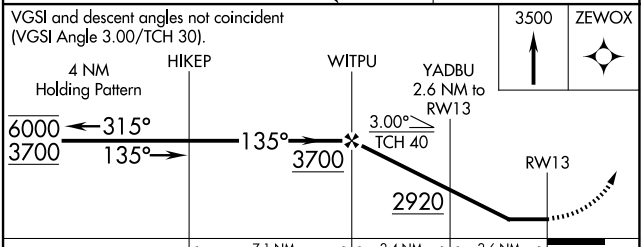

WAAS CH 93921 W13A	APP CRS 135°	Rwy Idg 4400 TDZE 2061 Apt Elev 2062
--	------------------------	---

RNAV (GPS) RWY 13

GETTYSBURG MUNI (ØD8)

RNP APCH-GPS.

⚠ NA Circling NA to Rwy 4 and 22. Procedure NA at night. Rwy 13 helicopter visibility reduction below 1 SM NA. When local altimeter setting not received, use Pierre altimeter setting.

MISSED APPROACH: Climb to 3500 direct ZEWOX and hold.

AWOS-3P 119.275	MINNEAPOLIS CENTER 125.1 269.1	UNICOM 122.8 (CTAF) 0
---------------------------	--	---------------------------------

ELEV 2062	TDZE 2061
------------------	------------------