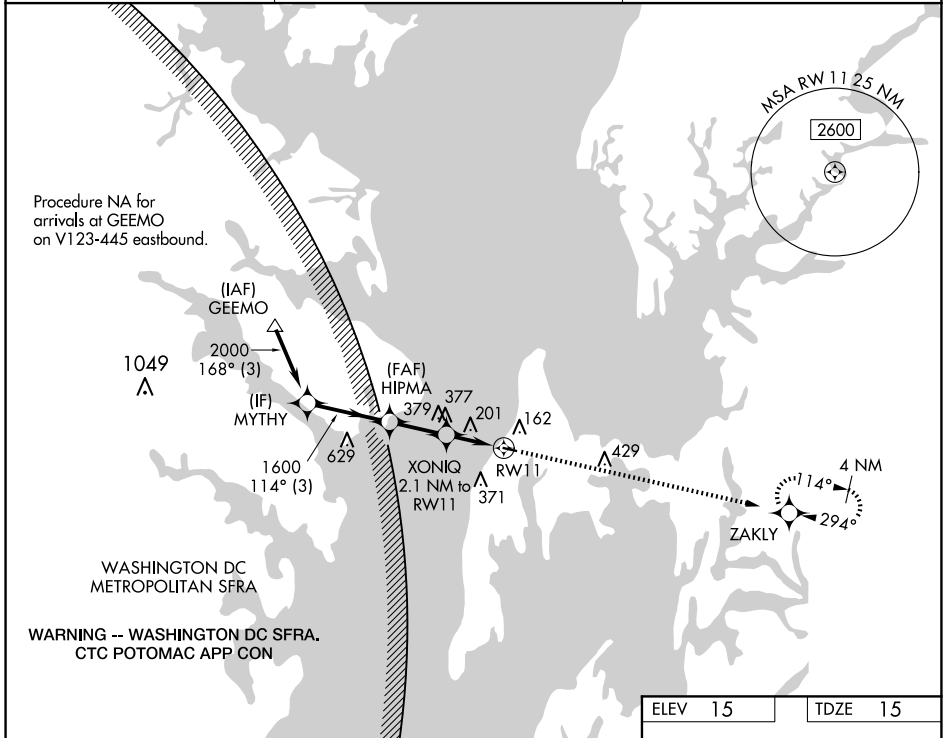

WAAS CH <b>56639</b> <b>W11A</b>	APP CRS <b>114°</b>	Rwy ldg <b>2714</b> TDZE <b>15</b> Apt Elev <b>15</b>
--	------------------------	---

# RNAV (GPS) RWY 11

BAY BRIDGE (W29)

RNP APCH. MISSED APPROACH: Climb to 2100 direct ZAKLY and hold.

For uncompensated Baro-VNAV systems, LNAV/VNAV NA below -15°C or above 54°C.

AWOS-3 <b>120.575</b>	POTOMAC APP CON <b>119.0 282.275</b>	UNICOM <b>122.725 (CTAF) 0</b>
--------------------------	---	-----------------------------------

NE-3, 17 APR 2025 to 15 MAY 2025

NE-3, 17 APR 2025 to 15 MAY 2025