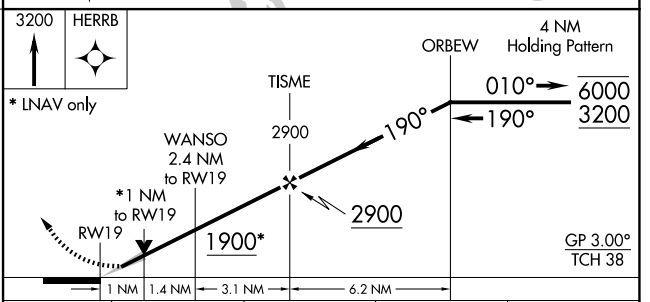

WAAS CH 93542 W19A	APP CRS 190°	Rwy ldg TDZE 1109 Apt Elev 1109
--	------------------------	---

RNAV (GPS) RWY 19

RICE LAKE RGNL/CARL'S FLD (RPD)

RNP APCH.

⚠ Circling Rwy 13, 31 NA at night. For uncompensated Baro-VNAV systems, procedure NA below -17°C or above 54°C.

MISSED APPROACH:
Climb to 3200 direct HERRB and hold.

AWOS-3 120.525	MINNEAPOLIS CENTER 125.3 335.6	UNICOM 122.7 (CTAF) 0
--------------------------	--	---------------------------------

ELEV 1109	TDZE 1109
-----------	-----------