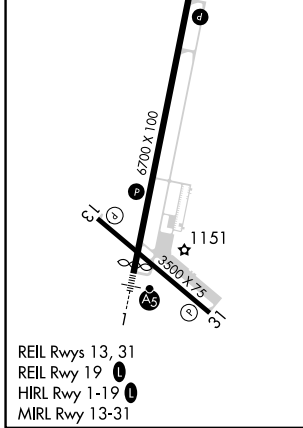

WAAS CH 93542 W19A	APP CRS 190°	Rwy ldg TDZE 1109 Apt Elev 1109
--	------------------------	---

RNAV (GPS) RWY 19

RICE LAKE RGNL/CARL'S FLD (RPD)

RNP APCH.

⚠ Circling Rwy 13, 31 NA at night. For uncompensated Baro-VNAV systems, procedure NA below -17°C or above 54°C.

MISSED APPROACH:
Climb to 3200 direct HERRB and hold.

AWOS-3 120.525	MINNEAPOLIS CENTER 125.3 335.6	UNICOM 122.7 (CTAF) 0
--------------------------	--	---------------------------------

ELEV 1109	TDZE 1109
-----------	-----------

CATEGORY	A	B	C	D
LPV DA		1309-3/4	200 (200-3/4)	
LNAV/VNAV DA		1389-7/8	280 (300-7/8)	
LNAV MDA		1480-1	371 (400-1)	
C CIRCLING	1580-1 471 (500-1)	1740-1 631 (700-1)	1740-1 3/4 631 (700-1 3/4)	1940-2 3/4 831 (900-2 3/4)