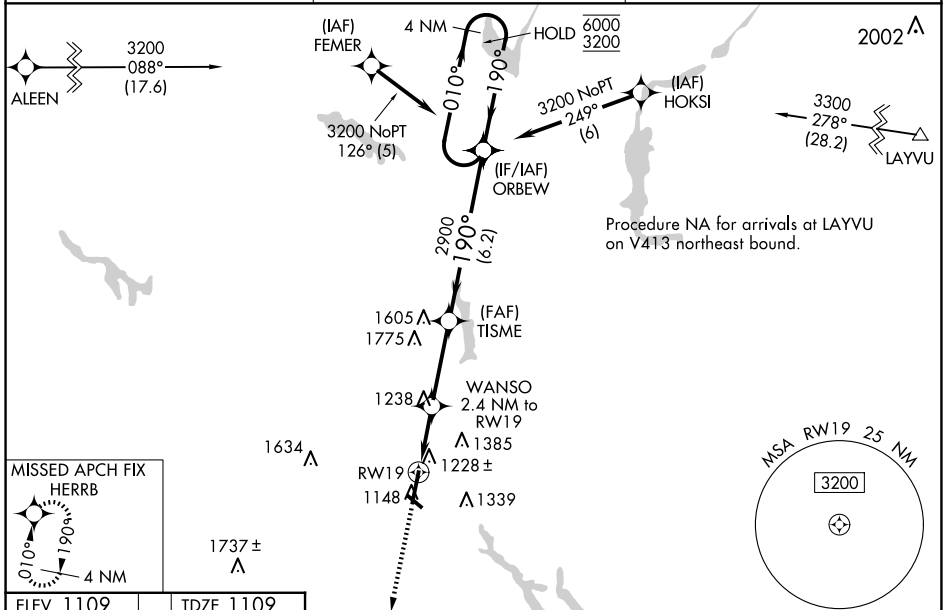

WAAS CH 93542 W19A	APP CRS 190°	Rwy ldg TDZE 1109 Apt Elev 1109
--	------------------------	---

RNAV (GPS) RWY 19

RICE LAKE RGNL/CARL'S FLD (RPD)

RNP APCH.

⚠ Circling Rwy 13, 31 NA at night. For uncompensated Baro-VNAV systems, procedure NA below -17°C or above 54°C.

MISSED APPROACH:
Climb to 3200 direct HERRB and hold.

AWOS-3 120.525	MINNEAPOLIS CENTER 125.3 335.6	UNICOM 122.7 (CTAF) 0
--------------------------	--	---------------------------------

ELEV 1109	TDZE 1109
-----------	-----------

CATEGORY	A	B	C	D
LPV DA		1309-3/4	200 (200-3/4)	
LNAV/VNAV DA		1389-7/8	280 (300-7/8)	
LNAV MDA		1480-1	371 (400-1)	
C CIRCLING	1580-1 471 (500-1)	1740-1 631 (700-1)	1740-1 3/4 631 (700-1 3/4)	1940-2 3/4 831 (900-2 3/4)

EC-3, 17 APR 2025 to 15 MAY 2025

EC-3, 17 APR 2025 to 15 MAY 2025