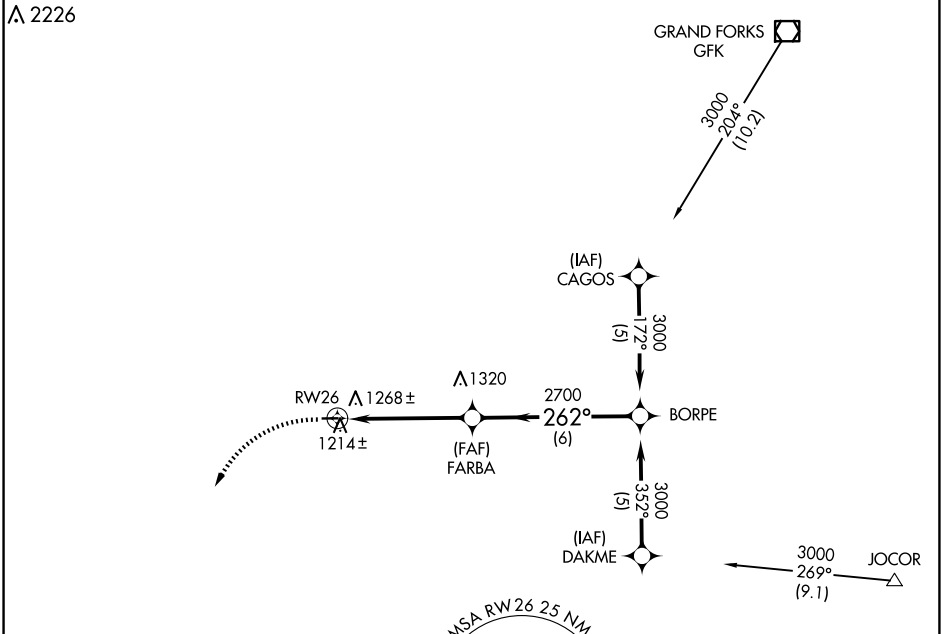

APP CRS	Rwy Idg	3160
262°	TDZE	1117
	Apt Elev	1117

RNAV (GPS) RWY 26

NORTHWOOD MUNI/VINCE FLD (4V4)

RNP APCH - GPS.	MISSED APPROACH: Climb to 1800 then climbing left turn to 3500 direct UNIZY WP and hold.
Use Grand Forks Intl altimeter setting. NA	
GRAND FORKS APP CON★ 118.1 318.1	UNICOM 122.8 (CTAF) 0

ELEV 1117	TDZE 1117
MIRL Rwy 8-26 0	

CATEGORY	A	B	C	D
RNAV MDA	1660-1	543 (600-1)	NA	
CIRCLING	1720-1	603 (700-1)	NA	

NC-1, 17 APR 2025 to 15 MAY 2025

NC-1, 17 APR 2025 to 15 MAY 2025