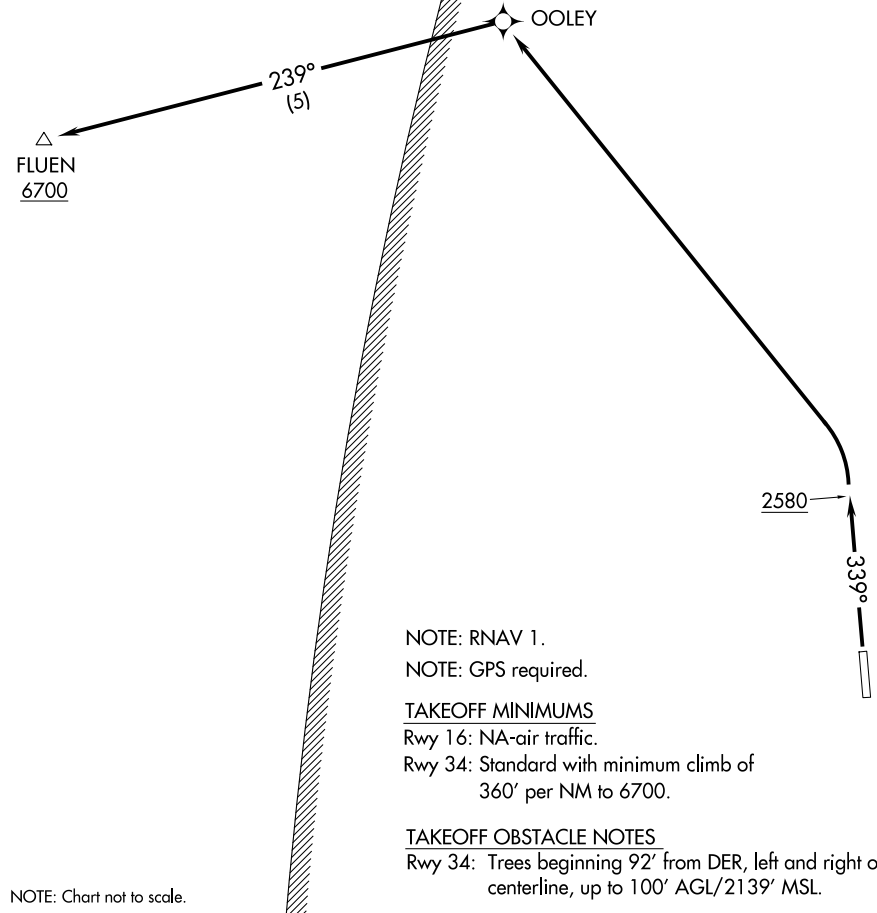

(FLUEN2.FLUEN) 21336

FLUEN TWO DEPARTURE (OBSTACLE) (RNAV)

ELLS FLD/WILLITS MUNI (O28)
AL-9480 (FAA) WILLITS, CALIFORNIA

OAKLAND CENTER
132.2 350.3

MAXWELL 3 MOA

NOTE: Chart not to scale.

DEPARTURE ROUTE DESCRIPTION

TAKEOFF RUNWAY 34: Climb heading 339° to 2580, then left turn direct OOLEY, and on track 239° to cross FLUEN at or above 6700.

(FLUEN2.FLUEN) 30JUN11

WILLITS, CALIFORNIA
ELLS FLD/WILLITS MUNI (O28)

SW-2, 17 APR 2025 to 15 MAY 2025

SW-2, 17 APR 2025 to 15 MAY 2025