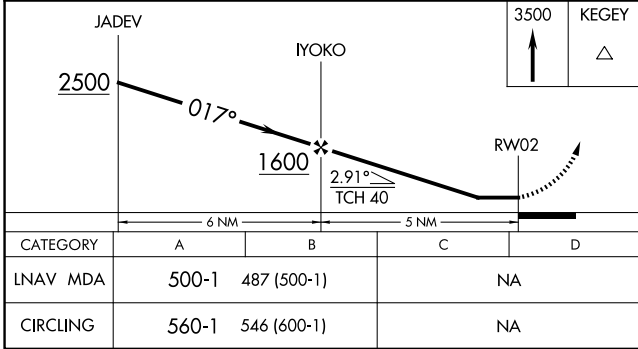

RNAV (GPS) RWY 2

KOTLIK (2A9) (PFKO)

APP CRS 017°	Rwy Idg TDZE Apt Elev	4400 13 14
------------------------	-----------------------------	---------------------------------------

RNP APCH.		MISSED APPROACH: Climb to 3500 direct KEGEY and hold.	
<p>▼ Circling Rwy 20 NA at night.</p> <p>▲ NA Rwy 2 helicopter visibility reduction below 3/4 SM NA.</p>			
AWOS-3P 118.1	ENM/PAEM AWOS-3P 135.35	ANCHORAGE CENTER 124.0	CTAF 122.90