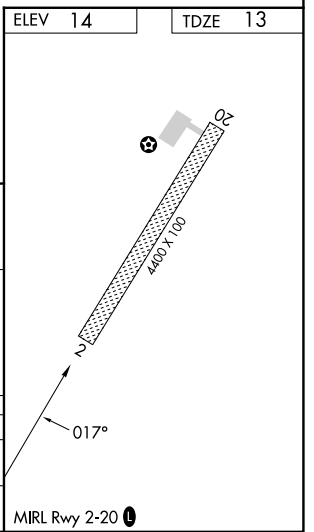

RNAV (GPS) RWY 2

KOTLIK (2A9) (PFKO)

APP CRS 017°	Rwy Idg TDZE Apt Elev	4400 13 14
------------------------	-----------------------------	---------------------------------------

RNP APCH.		MISSED APPROACH: Climb to 3500 direct KEGEY and hold.	
<p>▼ Circling Rwy 20 NA at night.</p> <p>▲ NA Rwy 2 helicopter visibility reduction below 3/4 SM NA.</p>			
AWOS-3P 118.1	ENM/PAEM AWOS-3P 135.35	ANCHORAGE CENTER 124.0	CTAF 122.90