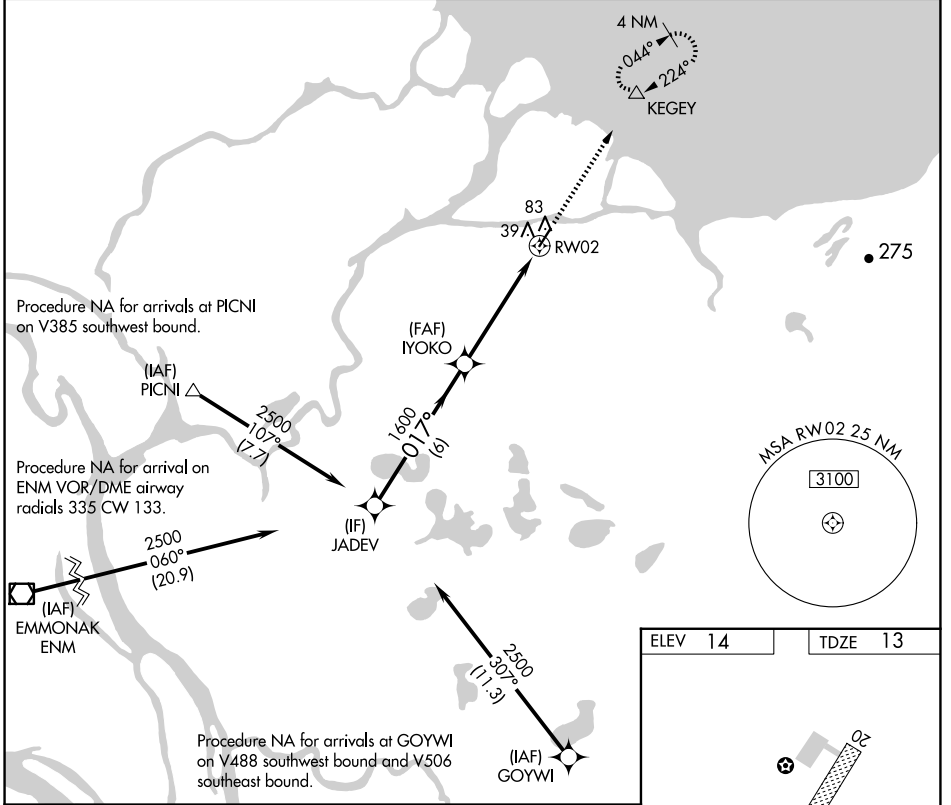

RNAV (GPS) RWY 2

KOTLIK (2A9) (PFKO)

APP CRS 017°	Rwy Idg TDZE Apt Elev	4400 13 14
------------------------	-----------------------------	---------------------------------------

RNP APCH.		MISSED APPROACH: Climb to 3500 direct KEGEY and hold.	
<p>▼ Circling Rwy 20 NA at night.</p> <p>▲ NA Rwy 2 helicopter visibility reduction below 3/4 SM NA.</p>			
AWOS-3P 118.1	ENM/PAEM AWOS-3P 135.35	ANCHORAGE CENTER 124.0	CTAF 122.90

AK, 17 APR 2025 to 12 JUN 2025

AK, 17 APR 2025 to 12 JUN 2025