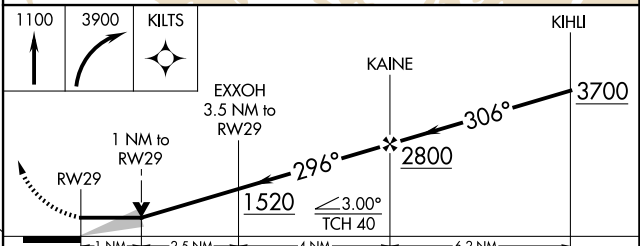

WAAS CH 99544 W29A	APP CRS 296°	Rwy Idg TDZE Apt Elev	4479 374 374

RNAV (GPS) RWY 29

MESA DEL REY (KIC)

RNP APCH - GPS.	MISSED APPROACH: (Do not exceed 170K until KILTS) Climb to 1100 then climbing right turn to 3900 direct KILTS and hold.
▼ Use MRY altimeter setting; when not received, use SNS altimeter setting and increase all MDAs 20 feet. ▲ NA	

MRY ASOS 119.25	OAKLAND CENTER 128.7 307.0	CTAF 122.9

CATEGORY	A	B	C	D
LP MDA	840-1	466 (500-1)	840-1$\frac{3}{8}$ 466 (500-1$\frac{3}{8}$)	NA
LNAV MDA	880-1	506 (600-1)	880-1$\frac{3}{8}$ 506 (600-1$\frac{3}{8}$)	NA

SW-2, 17 APR 2025 to 15 MAY 2025

SW-2, 17 APR 2025 to 15 MAY 2025