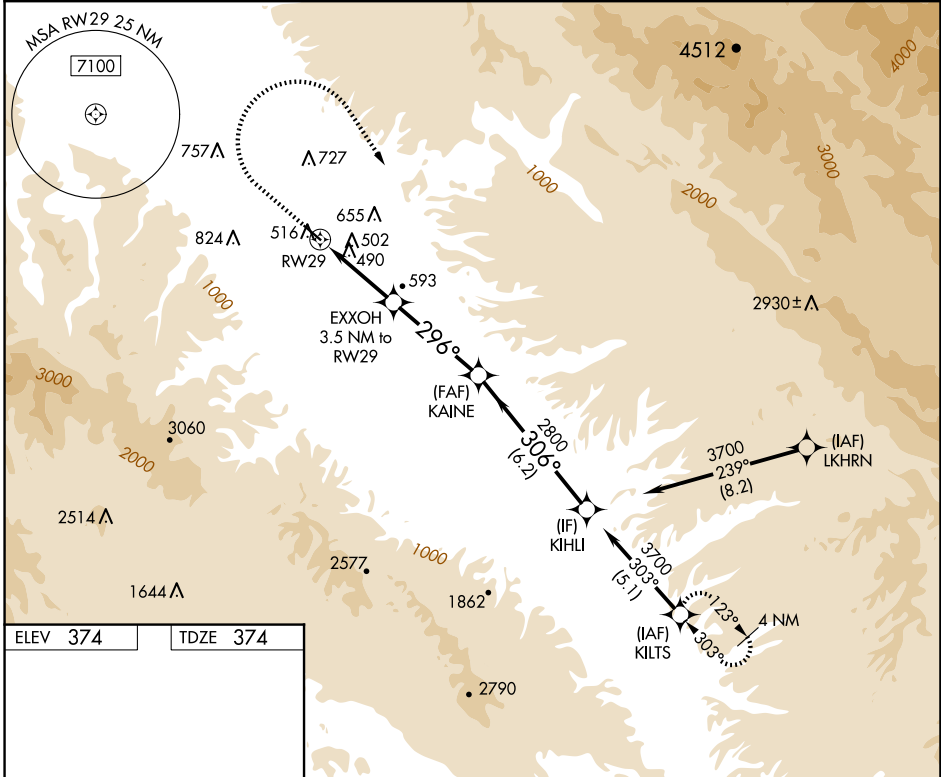

WAAS CH 99544 W29A	APP CRS 296°	Rwy Idg TDZE Apt Elev	4479 374 374

RNAV (GPS) RWY 29

MESA DEL REY (KIC)

RNP APCH - GPS.	MISSED APPROACH: (Do not exceed 170K until KILTS) Climb to 1100 then climbing right turn to 3900 direct KILTS and hold.
▼ Use MRY altimeter setting; when not received, use SNS altimeter setting and increase all MDAs 20 feet. ▲ NA	

MRY ASOS 119.25	OAKLAND CENTER 128.7 307.0	CTAF 122.9

CATEGORY	A	B	C	D
LP MDA	840-1	466 (500-1)	840-1$\frac{3}{8}$ 466 (500-1$\frac{3}{8}$)	NA
LNAV MDA	880-1	506 (600-1)	880-1$\frac{3}{8}$ 506 (600-1$\frac{3}{8}$)	NA

SW-2, 17 APR 2025 to 15 MAY 2025

SW-2, 17 APR 2025 to 15 MAY 2025