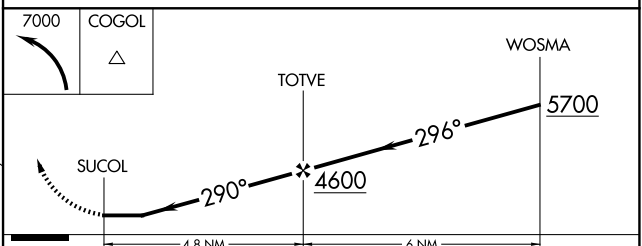

⚠ MISSED APPROACH: Climbing left turn to 7000 direct COGOL and hold.

AWOS-3 135.6	OAKLAND CENTER 121.25 327.0	UNICOM 122.7 (CTAF) ①
------------------------	---------------------------------------	---------------------------------

ELEV 2254

MARIPOSA, CALIFORNIA
Orig-C 26DEC24

Procedure NA for arrivals at COGOL on V459 southeast bound.

CATEGORY	A	B	C	D
ⓐ CIRCLING	4100-1¼ 1846 (1900-1¼)	4180-1½ 1926 (2000-1½)	NA	

SW-2, 17 APR 2025 to 15 MAY 2025