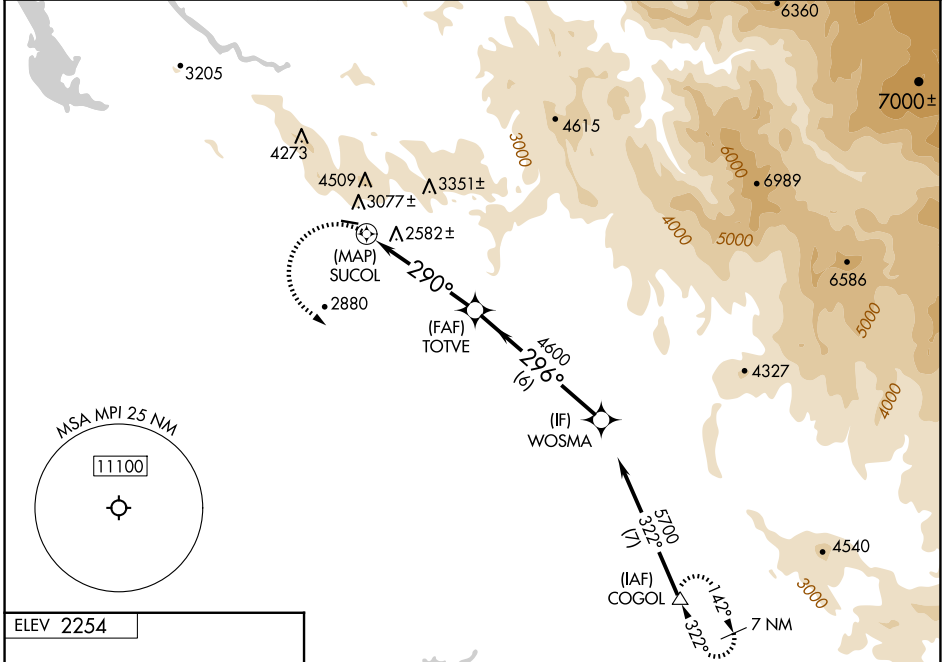

APP CRS	Rwy Idg	N/A
290°	TDZE	N/A
	Apt Elev	2254

RNAV (GPS)-A

MARIPOSA-YOSEMITE (MPI)

RNP APCH - GPS.

⚠ Circling NA north of Rwy 8-26. When local altimeter setting not received, use MER altimeter setting and increase all MDAs 360 feet. Procedure NA at night.

⚠ MISSED APPROACH: Climbing left turn to 7000 direct COGOL and hold.

AWOS-3 135.6	OAKLAND CENTER 121.25 327.0	UNICOM 122.7 (CTAF) ①
------------------------	---------------------------------------	---------------------------------

ELEV 2254

MARIPOSA, CALIFORNIA
Orig-C 26DEC24

Procedure NA for arrivals at COGOL on V459 southeast bound.

CATEGORY	A	B	C	D
ⓐ CIRCLING	4100-1¼ 1846 (1900-1¼)	4180-1½ 1926 (2000-1½)	NA	

SW-2, 17 APR 2025 to 15 MAY 2025

SW-2, 17 APR 2025 to 15 MAY 2025