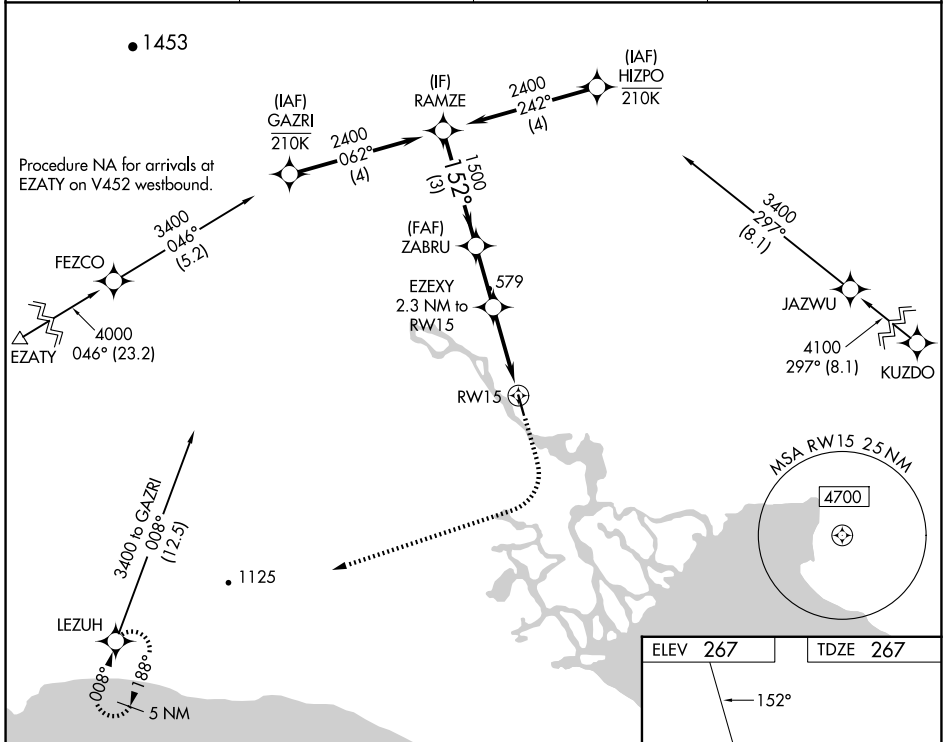

WAAS CH 82331 W15A	APP CRS 152°	Rwy Idg TDZE Apt Elev	3000 267 267
--	------------------------	-----------------------------	---

RNAV (GPS) RWY 15

WHITE MOUNTAIN (WMO) (P A W M)

RNP APCH.		MISSED APPROACH: Climb to 700 then climbing right turn to 5000 direct LEZUH and hold, continue climb-in-hold to 5000.	
Circling NA northeast of Rwy 15-33.		AWOS-3P 121.45	ANCHORAGE CENTER 133.3 290.4
		NOME RADIO 122.05	CTAF 122.9

AK, 17 APR 2025 to 12 JUN 2025

AK, 17 APR 2025 to 12 JUN 2025

ELEV 267	TDZE 267
----------	----------

CATEGORY	A	B	C	D
LP MDA	660-1	393 (400-1)	660-1½ 393 (400-1½)	NA
LNAV MDA	800-1	533 (600-1)	800-1½ 533 (600-1½)	NA
CIRCLING	800-1	533 (600-1)	1080-2½ 813 (900-2½)	NA

MIRL Rwy 15-33