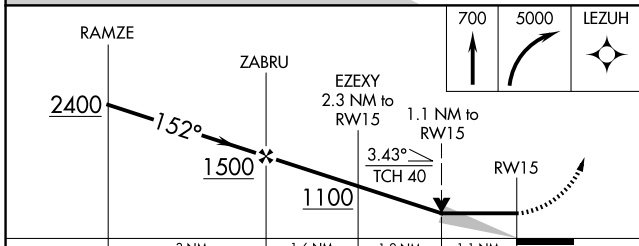

WAAS CH 82331 W15A	APP CRS 152°	Rwy Idg TDZE Apt Elev	3000 267 267

RNAV (GPS) RWY 15

WHITE MOUNTAIN (WMO) (P A W M)

RNP APCH.		MISSED APPROACH: Climb to 700 then climbing right turn to 5000 direct LEZUH and hold, continue climb-in-hold to 5000.	
Circling NA northeast of Rwy 15-33.		AWOS-3P 121.45	ANCHORAGE CENTER 133.3 290.4
		NOME RADIO 122.05	CTAF 122.9

AK, 17 APR 2025 to 12 JUN 2025

AK, 17 APR 2025 to 12 JUN 2025

ELEV 267	TDZE 267

CATEGORY	A	B	C	D
LP MDA	660-1	393 (400-1)	660-1½ 393 (400-1½)	NA
LNAV MDA	800-1	533 (600-1)	800-1½ 533 (600-1½)	NA
CIRCLING	800-1	533 (600-1)	1080-2½ 813 (900-2½)	NA

MIRL Rwy 15-33