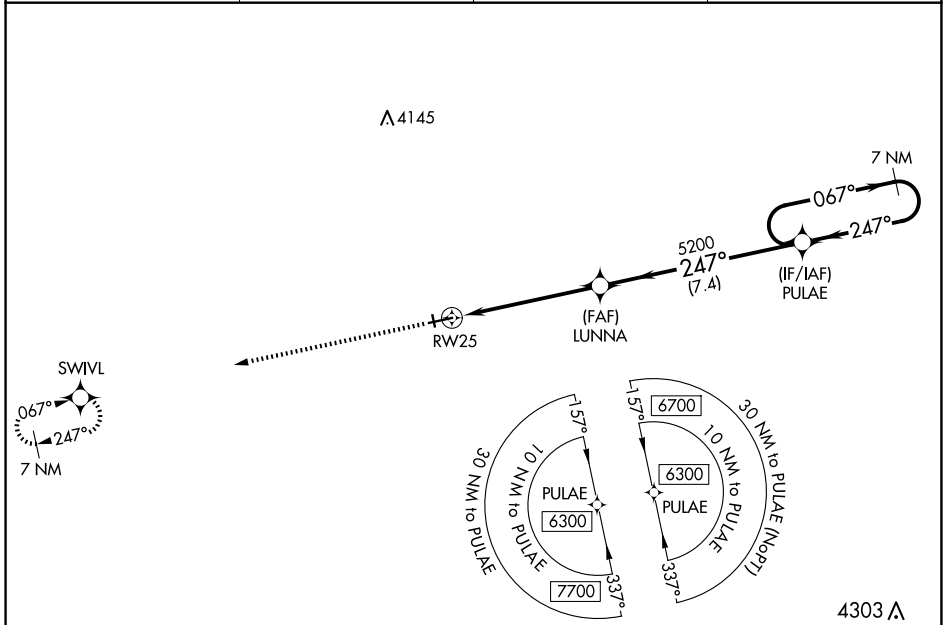

WAAS CH 61229 W25A	APP CRS 247°	Rwy Idg TDZE 3453 Apt Elev 3490
--	------------------------	---

RNAV (GPS) RWY 25

ROUNDUP (R.P.X)

NA When VGSI inop, Circling to Rwy 7 NA at night. Baro-VNAV NA. Use Billings altimeter setting; when not received, procedure NA. DME/DME RNP-0.3 NA.

MISSED APPROACH: Climb to 6600 direct SWIVL and hold

BIL ASOS 126.3	SALT LAKE CENTER 126.85 305.2	UNICOM 122.8 (CTAF)	122.7
--------------------------	---	-------------------------------	--------------

ELEV 3490	TDZE 3453
-----------	-----------

CATEGORY	A	B	C	D
LPV DA	3768-1		315 (300-1)	
LNAV/VNAV DA	3818-1¼		365 (400-1¼)	
LNAV MDA	3900-1	447 (500-1)	3900-1⅔	447 (500-1⅔)
CIRCLING	4000-1	510 (600-1)	4140-1¾ 650 (700-1¾)	4340-2¾ 850 (900-2¾)

NW-1, 17 APR 2025 to 15 MAY 2025

NW-1, 17 APR 2025 to 15 MAY 2025