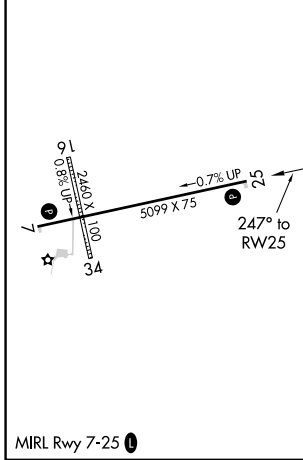

WAAS CH 61229 W25A	APP CRS 247°	Rwy Idg TDZE 3453 Apt Elev 3490
--	------------------------	---

RNAV (GPS) RWY 25

ROUNDUP (R.P.X)

NA When VGSI inop, Circling to Rwy 7 NA at night. Baro-VNAV NA. Use Billings altimeter setting; when not received, procedure NA. DME/DME RNP-0.3 NA.

MISSED APPROACH: Climb to 6600 direct SWIVL and hold

BIL ASOS 126.3	SALT LAKE CENTER 126.85 305.2	UNICOM 122.8 (CTAF)	122.7
--------------------------	---	-------------------------------	--------------

ELEV 3490	TDZE 3453
-----------	-----------

CATEGORY	A	B	C	D
LPV DA	3768-1		315 (300-1)	
LNAV/VNAV DA	3818-1¼		365 (400-1¼)	
LNAV MDA	3900-1	447 (500-1)	3900-1⅔	447 (500-1⅔)
CIRCLING	4000-1	510 (600-1)	4140-1¾ 650 (700-1¾)	4340-2¾ 850 (900-2¾)