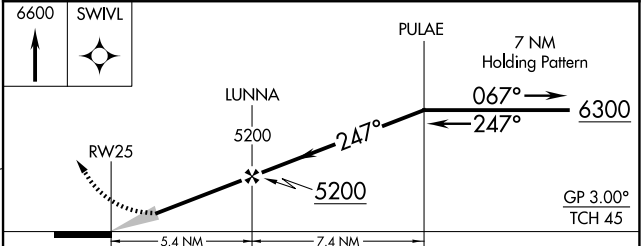

CATEGORY	A	B	C	D
LPV DA	3768-1		315 (300-1)	
LNAV/VNAV DA	3818-1¼		365 (400-1¼)	
LNAV MDA	3900-1	447 (500-1)	3900-1⅔	447 (500-1⅔)
CIRCLING	4000-1	510 (600-1)	4140-1¾ 650 (700-1¾)	4340-2¾ 850 (900-2¾)

NW-1, 17 APR 2025 to 15 MAY 2025

NW-1, 17 APR 2025 to 15 MAY 2025