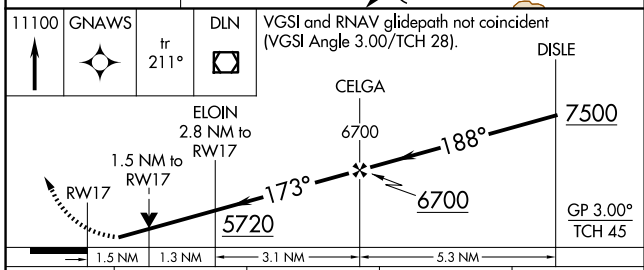

WAAS CH 93840 W17A	APP CRS 173°	Rwy Idg TDZE Apt Elev	6000 4789 4789
--	------------------------	-----------------------------	---

RNAV (GPS) RWY 17

RUBY VALLEY FLD (RVF)

RNP APCH - GPS.	MISSED APPROACH: Climb to 11100 direct GNAWS and on track 211° to DLN VOR/DME and hold, continue climb-in-hold to 11100.
<p>⚠ Circling NA to Rwy 7 and 25. Circling NA east of Rwy 17-35. Rwy 17 helicopter visibility reduction below 3/4 SM NA. Baro-VNAV NA.</p>	

AWOS-3PT 119.025	SALT LAKE CENTER 132.4 338.3	CTAF 122.90
----------------------------	--	-----------------------

ELEV 4789	TDZE 4789
-----------	-----------

CATEGORY	A	B	C	D
LPV DA	5064-1		275 (300-1)	
LNAV/VNAV DA	5443-1 7/8		654 (700-1 7/8)	
LNAV MDA	5300-1	511 (600-1)	5300-1 3/8	511 (600-1 3/8)
CIRCLING	5300-1	511 (600-1)	5300-1 1/2 511 (600-1 1/2)	5460-2 1/4 671 (700-2 1/4)