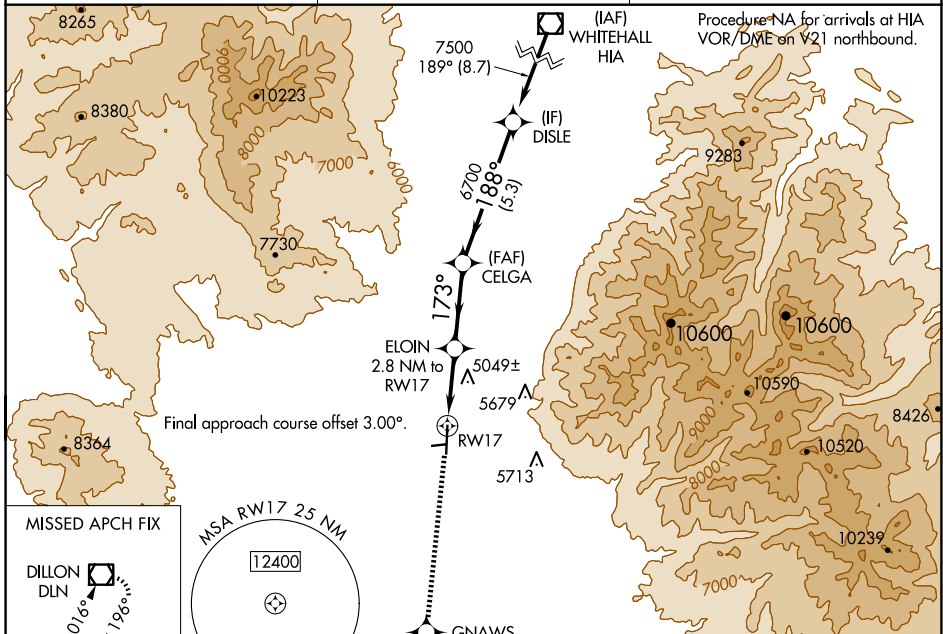

WAAS CH 93840 W17A	APP CRS 173°	Rwy Idg TDZE Apt Elev	6000 4789 4789
--	------------------------	-----------------------------	---

RNAV (GPS) RWY 17

RUBY VALLEY FLD (RVF)

RNP APCH - GPS.	MISSED APPROACH: Climb to 11100 direct GNAWS and on track 211° to DLN VOR/DME and hold, continue climb-in-hold to 11100.
<p>⚠ Circling NA to Rwy 7 and 25. Circling NA east of Rwy 17-35. Rwy 17 helicopter visibility reduction below 3/4 SM NA. Baro-VNAV NA.</p>	

AWOS-3PT 119.025	SALT LAKE CENTER 132.4 338.3	CTAF 122.90
----------------------------	--	-----------------------

ELEV 4789	TDZE 4789
-----------	-----------

CATEGORY	A	B	C	D
LPV DA	5064-1		275 (300-1)	
LNAV/VNAV DA	5443-1 7/8		654 (700-1 7/8)	
LNAV MDA	5300-1	511 (600-1)	5300-1 3/8	511 (600-1 3/8)
CIRCLING	5300-1	511 (600-1)	5300-1 1/2 511 (600-1 1/2)	5460-2 1/4 671 (700-2 1/4)

MIRL Rwy 17-35

NW-1, 17 APR 2025 to 15 MAY 2025

NW-1, 17 APR 2025 to 15 MAY 2025