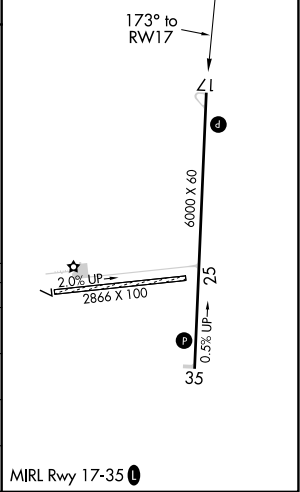

WAAS CH 93840 W17A	APP CRS 173°	Rwy Idg TDZE Apt Elev	6000 4789 4789
--	------------------------	-----------------------------	---

RNAV (GPS) RWY 17

RUBY VALLEY FLD (RVF)

RNP APCH - GPS.	MISSED APPROACH: Climb to 11100 direct GNAWS and on track 211° to DLN VOR/DME and hold, continue climb-in-hold to 11100.
<p>⚠ Circling NA to Rwy 7 and 25. Circling NA east of Rwy 17-35. Rwy 17 helicopter visibility reduction below 3/4 SM NA. Baro-VNAV NA.</p>	

AWOS-3PT 119.025	SALT LAKE CENTER 132.4 338.3	CTAF 122.90
----------------------------	--	-----------------------

ELEV 4789	TDZE 4789
-----------	-----------

CATEGORY	A	B	C	D
LPV DA	5064-1		275 (300-1)	
LNAV/VNAV DA	5443-1 7/8		654 (700-1 7/8)	
LNAV MDA	5300-1	511 (600-1)	5300-1 3/8	511 (600-1 3/8)
CIRCLING	5300-1	511 (600-1)	5300-1 1/2 511 (600-1 1/2)	5460-2 1/4 671 (700-2 1/4)