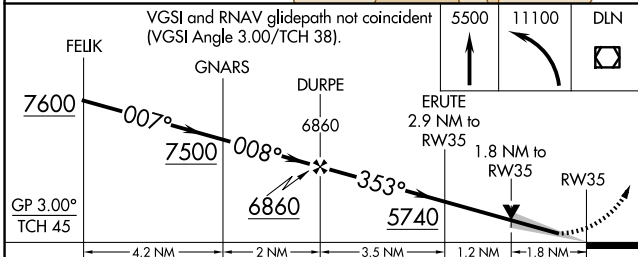

WAAS CH 42940 W35A	APP CRS 353°	Rwy Idg TDZE Apt Elev	6000 4774 4789

RNAV (GPS) RWY 35

RUBY VALLEY FLD (RVF)

RNP APCH - GPS.

⚠ Circling NA to Rwy 7 and 25. Circling NA east of Rwy 17-35.
⚠ For uncompensated Baro-VNAV systems, LNAV/VNAV NA below -24°C or above 54°C.

MISSED APPROACH: (Do not exceed 185K until DLN VOR/DME) Climb to 5500 then climbing left turn to 11100 direct DLN VOR/DME and hold, continue climb-in-hold to 11100.

AWOS-3PT 119.025	SALT LAKE CENTER 132.4 338.3	CTAF 122.90

NW-1, 17 APR 2025 to 15 MAY 2025

NW-1, 17 APR 2025 to 15 MAY 2025

ELEV 4789	TDZE 4774

CATEGORY	A	B	C	D
LPV DA	5024-1		250 (300-1)	
LNAV/VNAV DA	5196-1¼		422 (500-1¼)	
LNAV MDA	5360-1 586 (600-1)		5360-1¾ 586 (600-1¼)	
C CIRCLING	5360-1 571 (600-1)		5360-1¾ 5460-2¼ 571 (600-1¼) 671 (700-2¼)