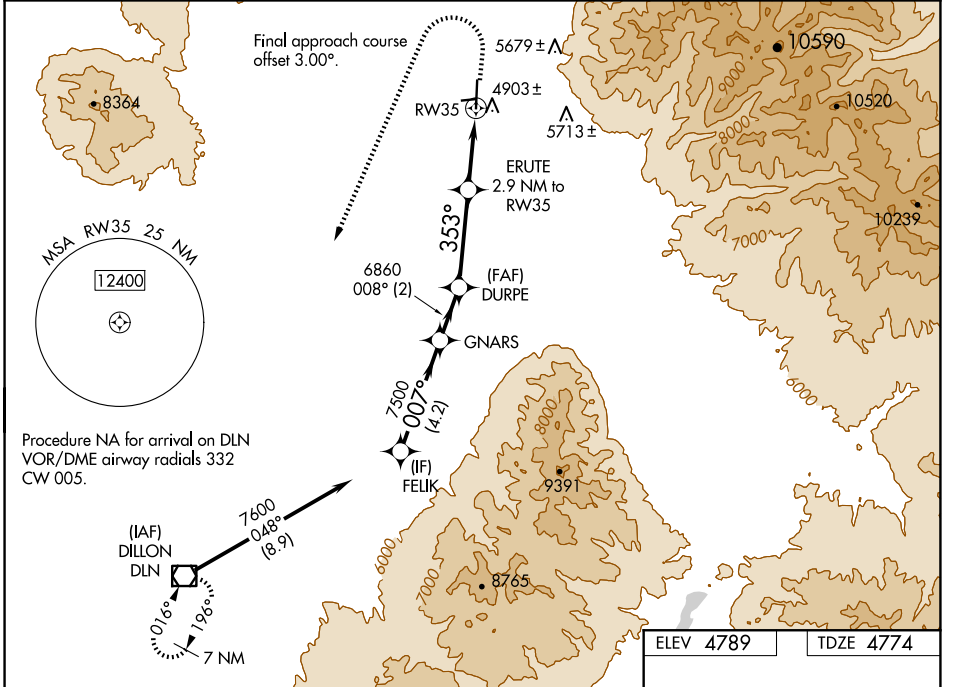

WAAS CH 42940 W35A	APP CRS 353°	Rwy Idg TDZE Apt Elev	6000 4774 4789
--	------------------------	-----------------------------	---

RNAV (GPS) RWY 35

RUBY VALLEY FLD (RVF)

RNP APCH - GPS.

⚠ Circling NA to Rwy 7 and 25. Circling NA east of Rwy 17-35.
⚠ For uncompensated Baro-VNAV systems, LNAV/VNAV NA below -24°C or above 54°C.

MISSED APPROACH: (Do not exceed 185K until DLN VOR/DME) Climb to 5500 then climbing left turn to 11100 direct DLN VOR/DME and hold, continue climb-in-hold to 11100.

AWOS-3PT 119.025	SALT LAKE CENTER 132.4 338.3	CTAF 122.90
----------------------------	--	-----------------------

NW-1, 17 APR 2025 to 15 MAY 2025

NW-1, 17 APR 2025 to 15 MAY 2025

ELEV 4789	TDZE 4774
-----------	-----------

CATEGORY	A	B	C	D
LPV DA	5024-1		250 (300-1)	
LNAV/VNAV DA	5196-1¼		422 (500-1¼)	
LNAV MDA	5360-1 586 (600-1)		5360-1¾ 586 (600-1¼)	
C CIRCLING	5360-1 571 (600-1)		5360-1¾ 5460-2¼ 571 (600-1¼) 671 (700-2¼)	