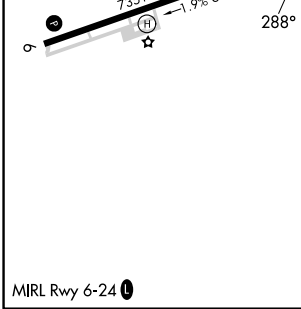

APP CRS 288°	Rwy Idg TDZE Apt Elev	N/A N/A 7523
------------------------	-----------------------------	---------------------------

RNAV (GPS)-A

SALIDA/HARRIETT ALEXANDER FLD (A.NK)

RNP APCH.	MISSED APPROACH: Climb to 16200 direct OSKAE and on track 015° to RONBE and hold, continue climb-in-hold to 16200.
<p>▼ Circling to Rwy 6 NA at night.</p> <p>▲ When local altimeter setting not received, procedure NA.</p>	

AWOS-3PT 133.85	DENVER CENTER 128.375 379.95	UNICOM 122.7 (CTAF)
---------------------------	--	-------------------------------

CATEGORY	A	B	C	D
CIRCLING	9720-1¼ 2197 (2200-1¼)	9720-1½ 2197 (2200-1½)	NA	