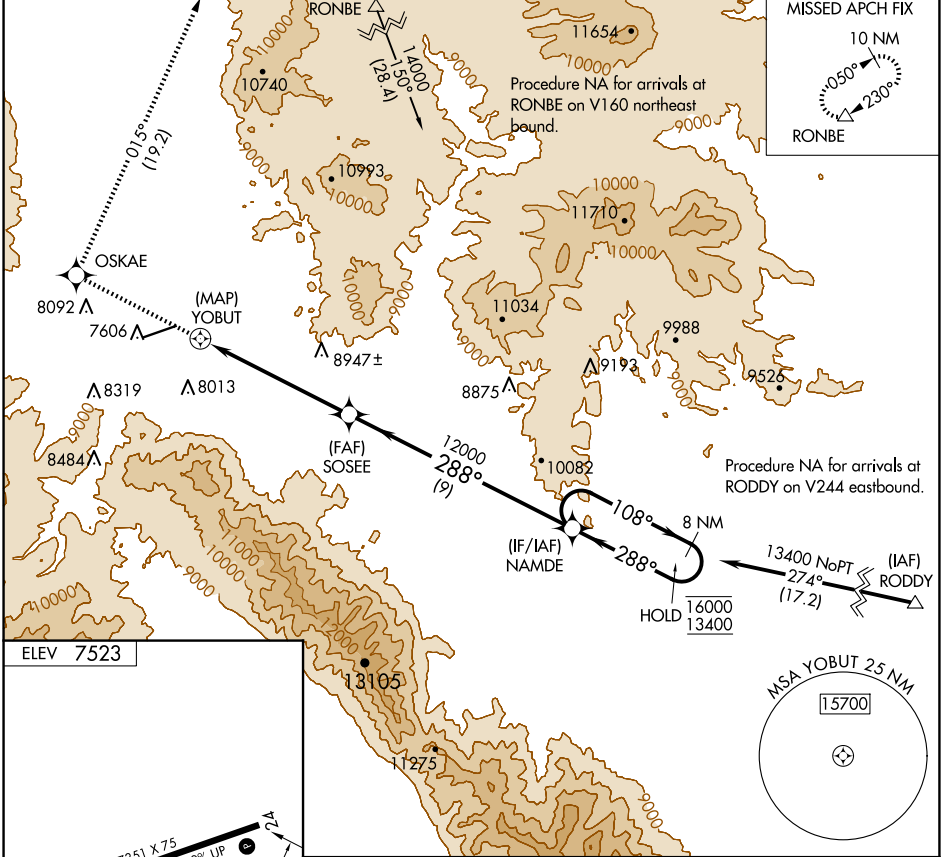

APP CRS 288°	Rwy Idg TDZE Apt Elev	N/A N/A 7523
------------------------	-----------------------------	---------------------------

RNAV (GPS)-A

SALIDA/HARRIETT ALEXANDER FLD (A.NK)

RNP APCH.	MISSED APPROACH: Climb to 16200 direct OSKAE and on track 015° to RONBE and hold, continue climb-in-hold to 16200.
<p>▼ Circling to Rwy 6 NA at night.</p> <p>▲ When local altimeter setting not received, procedure NA.</p>	

AWOS-3PT 133.85	DENVER CENTER 128.375 379.95	UNICOM 122.7 (CTAF)
---------------------------	--	-------------------------------

CATEGORY	A	B	C	D
CIRCLING	9720-1¼ 2197 (2200-1¼)	9720-1½ 2197 (2200-1½)	NA	

SW-1, 17 APR 2025 to 15 MAY 2025

SW-1, 17 APR 2025 to 15 MAY 2025