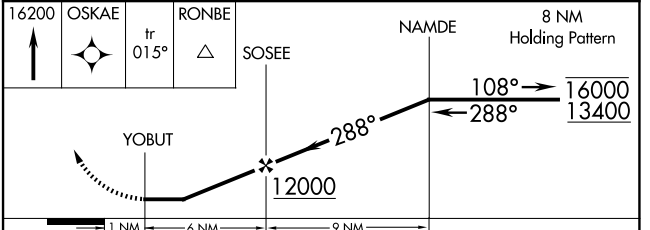

APP CRS 288°	Rwy Idg TDZE Apt Elev	N/A N/A 7523
------------------------	-----------------------------	---------------------------

RNAV (GPS)-A

SALIDA/HARRIETT ALEXANDER FLD (A.NK)

RNP APCH.	MISSED APPROACH: Climb to 16200 direct OSKAE and on track 015° to RONBE and hold, continue climb-in-hold to 16200.
<p>▼ Circling to Rwy 6 NA at night.</p> <p>▲ When local altimeter setting not received, procedure NA.</p>	

AWOS-3PT 133.85	DENVER CENTER 128.375 379.95	UNICOM 122.7 (CTAF)
---------------------------	--	-------------------------------

CATEGORY	A	B	C	D
CIRCLING	9720-1¼ 2197 (2200-1¼)	9720-1½ 2197 (2200-1½)	NA	