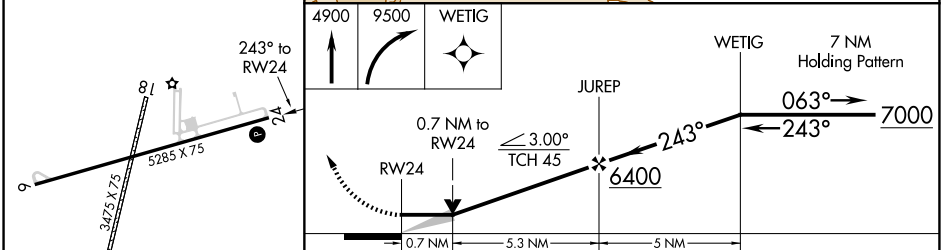

WAAS CH 70640 W24A	APP CRS 243°	Rwy Idg 5285 TDZE 4477 Apt Elev 4494
---------------------------------	------------------------	---

RNAV (GPS) RWY 24

BIG TIMBER AT HOWARD FLD (6SØ)

<p>Circling Rwy 18, 36 NA at night. DME/DME RNP- 0.3 NA.</p>	<p>MISSED APPROACH: Climb to 4900 then climbing right turn to 9500 direct WETIG and hold, continue climb-in-hold to 9500.</p>
--	---

CATEGORY	A	B	C	D
LP MDA	4740-1 263 (300-1)			
LNAV MDA	4780-1 303 (300-1)			
CIRCLING	4860-1 366 (400-1)	4960-1 466 (500-1)	5160-1¾ 666 (700-1¾)	5340-2¾ 846 (900-2¾)