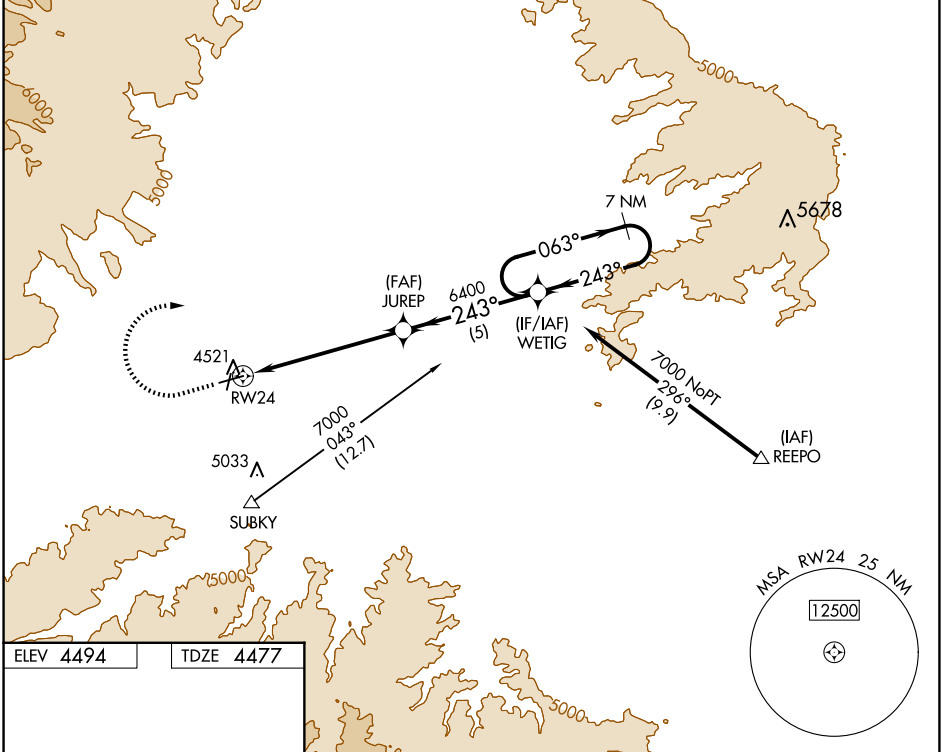

WAAS CH 70640 W24A	APP CRS 243°	Rwy Idg 5285 TDZE 4477 Apt Elev 4494
---------------------------------	------------------------	---

RNAV (GPS) RWY 24

BIG TIMBER AT HOWARD FLD (6SØ)

<p>Circling Rwy 18, 36 NA at night. DME/DME RNP- 0.3 NA.</p>	<p>MISSED APPROACH: Climb to 4900 then climbing right turn to 9500 direct WETIG and hold, continue climb-in-hold to 9500.</p>
--	---

AWOS-3 132.05	SALT LAKE CENTER 127.75 351.9	UNICOM 122.8 (CTAF) Ø
-------------------------	---	---------------------------------

NW-1, 17 APR 2025 to 15 MAY 2025

NW-1, 17 APR 2025 to 15 MAY 2025

ELEV 4494	TDZE 4477
-----------	-----------

CATEGORY	A	B	C	D
LP MDA	4740-1 263 (300-1)			
LNAV MDA	4780-1 303 (300-1)			
CIRCLING	4860-1 366 (400-1)	4960-1 466 (500-1)	5160-1¾ 666 (700-1¾)	5340-2¾ 846 (900-2¾)