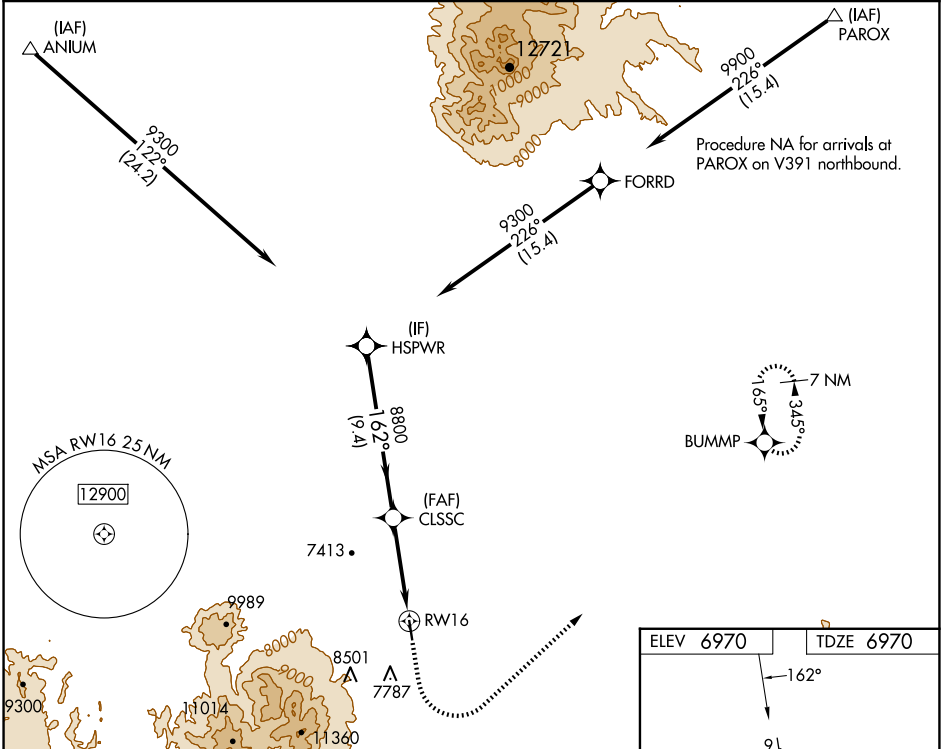

WAAS CH 86246 W16A	APP CRS 162°	Rwy ldg TDZE Apt Elev	5998 6970 6970
--	------------------------	-----------------------------	---

RNAV (GPS) RWY 16

MONTICELLO (U64)

RNP APCH - GPS.	MISSED APPROACH: Climb to 7700 then climbing left turn to 9300 direct BUMMP and hold.
▼ For uncompensated Baro-VNAV systems, LNAV/VNAV NA below -28°C or above 54°C.	

AWOS-3PT 121.025	DENVER CENTER 127.55 256.875	UNICOM 122.8 (CTAF) 0
----------------------------	--	---------------------------------

CATEGORY	A	B	C	D
LPV DA	7170-1	200 (200-1)		NA
LNAV/VNAV DA	7407-1¼	437 (500-1¼)		NA
LNAV MDA	7660-1	690 (700-1)		NA

SW-4, 17 APR 2025 to 15 MAY 2025

SW-4, 17 APR 2025 to 15 MAY 2025