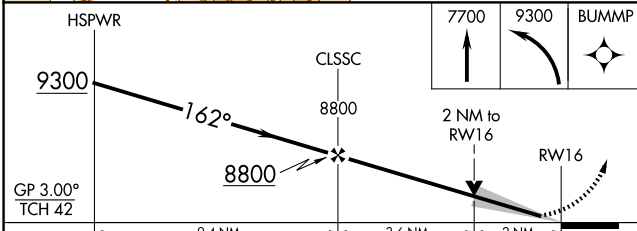

WAAS CH 86246 W16A	APP CRS 162°	Rwy ldg TDZE Apt Elev	5998 6970 6970
--	------------------------	-----------------------------	---

RNAV (GPS) RWY 16

MONTICELLO (U64)

RNP APCH - GPS.	MISSED APPROACH: Climb to 7700 then climbing left turn to 9300 direct BUMMP and hold.
▼ For uncompensated Baro-VNAV systems, LNAV/VNAV NA below -28°C or above 54°C.	

AWOS-3PT 121.025	DENVER CENTER 127.55 256.875	UNICOM 122.8 (CTAF) 0
----------------------------	--	---------------------------------

CATEGORY	A	B	C	D
LPV DA	7170-1	200 (200-1)		NA
LNAV/VNAV DA	7407-1¼	437 (500-1¼)		NA
LNAV MDA	7660-1	690 (700-1)		NA