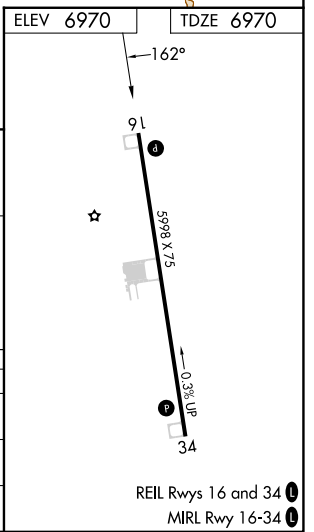

WAAS CH 86246 W16A	APP CRS 162°	Rwy ldg TDZE Apt Elev	5998 6970 6970

RNAV (GPS) RWY 16

MONTICELLO (U64)

RNP APCH - GPS.	MISSED APPROACH: Climb to 7700 then climbing left turn to 9300 direct BUMMP and hold.
▼ For uncompensated Baro-VNAV systems, LNAV/VNAV NA below -28°C or above 54°C.	

AWOS-3PT 121.025	DENVER CENTER 127.55 256.875	UNICOM 122.8 (CTAF) 0

CATEGORY	A	B	C	D
LPV DA	7170-1	200 (200-1)		NA
LNAV/VNAV DA	7407-1¼	437 (500-1¼)		NA
LNAV MDA	7660-1	690 (700-1)		NA

SW-4, 17 APR 2025 to 15 MAY 2025

SW-4, 17 APR 2025 to 15 MAY 2025