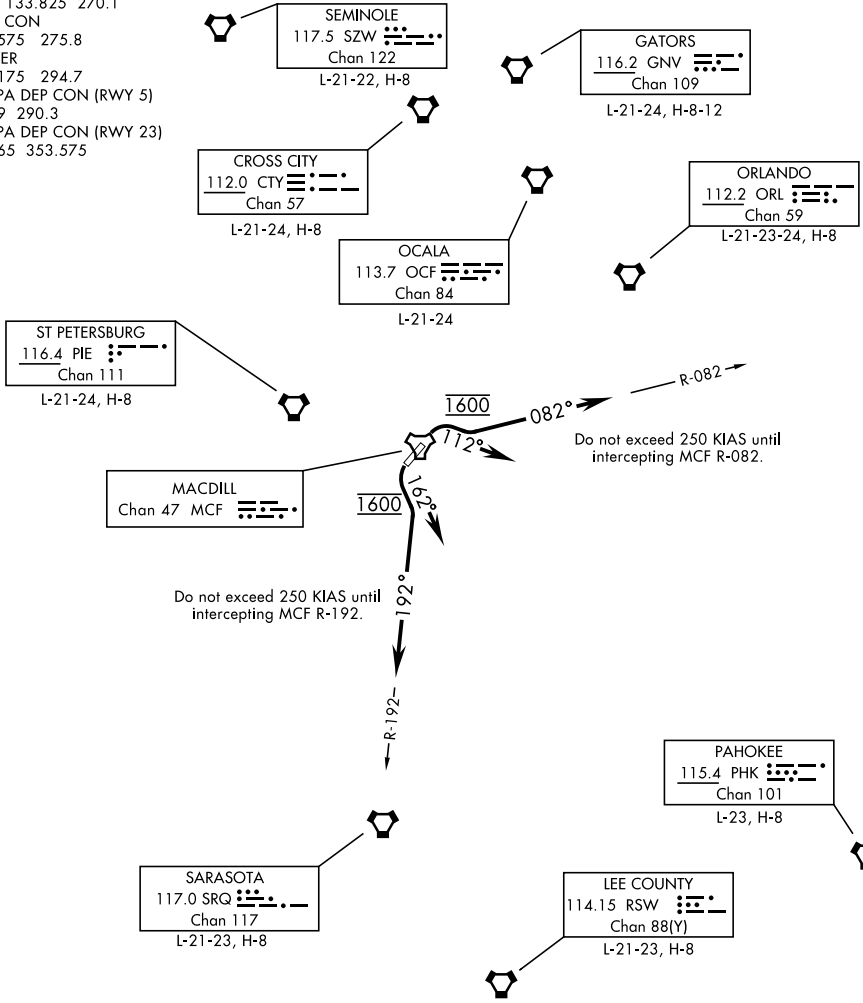

# MACDILL ONE DEPARTURE (MCF1 • MCF)

AL-418 [USAF]

MACDILL AFB (KMCF)

TAMPA, FLORIDA

ATIS 133.825 270.1  
 GND CON  
 118.575 275.8  
 TOWER  
 120.175 294.7  
 TAMPA DEP CON (RWY 5)  
 119.9 290.3  
 TAMPA DEP CON (RWY 23)  
 119.65 353.575

SE-3, 15 MAY 2025 to 12 JUN 2025

SE-3, 15 MAY 2025 to 12 JUN 2025

## DEPARTURE ROUTE DESCRIPTION

**TAKEOFF RWY 5:** Climbing right turn heading 112°, maintain 1600, intercept MCF R-082 outbound, expect RADAR vectors. Expect clearance to filed altitude within 10 min after departure.

**TAKEOFF RWY 23:** Climbing left turn heading 162°, maintain 1600, intercept MCF R-192 outbound, expect RADAR vectors. Expect clearance to filed altitude within 10 min after departure.