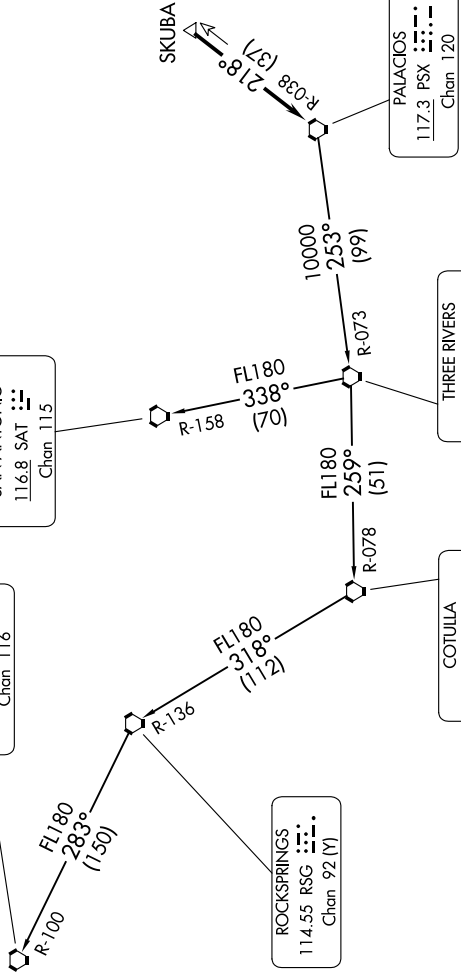

PALACIOS THREE DEPARTURE

**TOP ALTITUDE:
ASSIGNED BY ATC**

SC-5, 15 MAY 2025 to 12 JUN 2025

RADAR and DME required.

TAKEOFF MINIMUMS
Rwys 17, 35: NA - Environmental.
Rwys 12, 30: Standard.

CINC DEL
121.15
CTAF
122.9
HOUSTON DEP CON
134.45 284.0

FORT STOCKTON
116.9 FST
Chan 116

SAN ANTONIO
116.8 SAT
Chan 115

ROCKSPRINGS
114.55 RSG
Chan 92 (Y)

COTUILA
115.8 COT
Chan 105

THREE RIVERS
111.4 THX
Chan 51

PALACIOS
117.3 PSX
Chan 120

(CONTINUED ON FOLLOWING PAGE)

NOTE: Chart not to scale.

SC-5, 15 MAY 2025 to 12 JUN 2025

PALACIOS THREE DEPARTURE