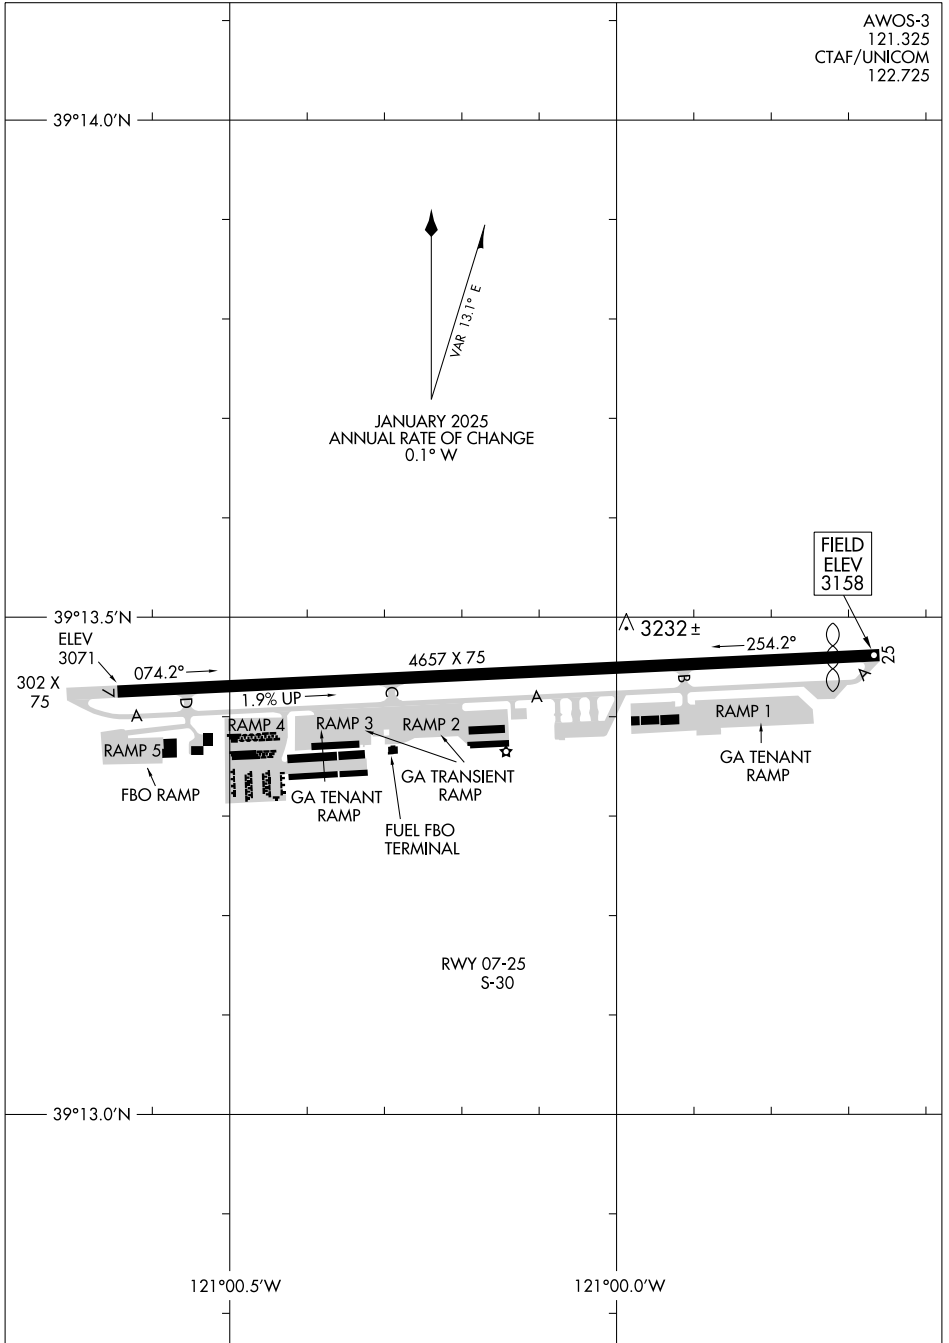

25107

AIRPORT DIAGRAM

AL-6659 (FAA)

NEVADA COUNTY (GOO)
GRASS VALLEY, CALIFORNIA

AWOS-3
121.325
CTAF/UNICOM
122.725

SW-2, 15 MAY 2025 to 12 JUN 2025

SW-2, 15 MAY 2025 to 12 JUN 2025

AIRPORT DIAGRAM

25107

GRASS VALLEY, CALIFORNIA
NEVADA COUNTY (GOO)