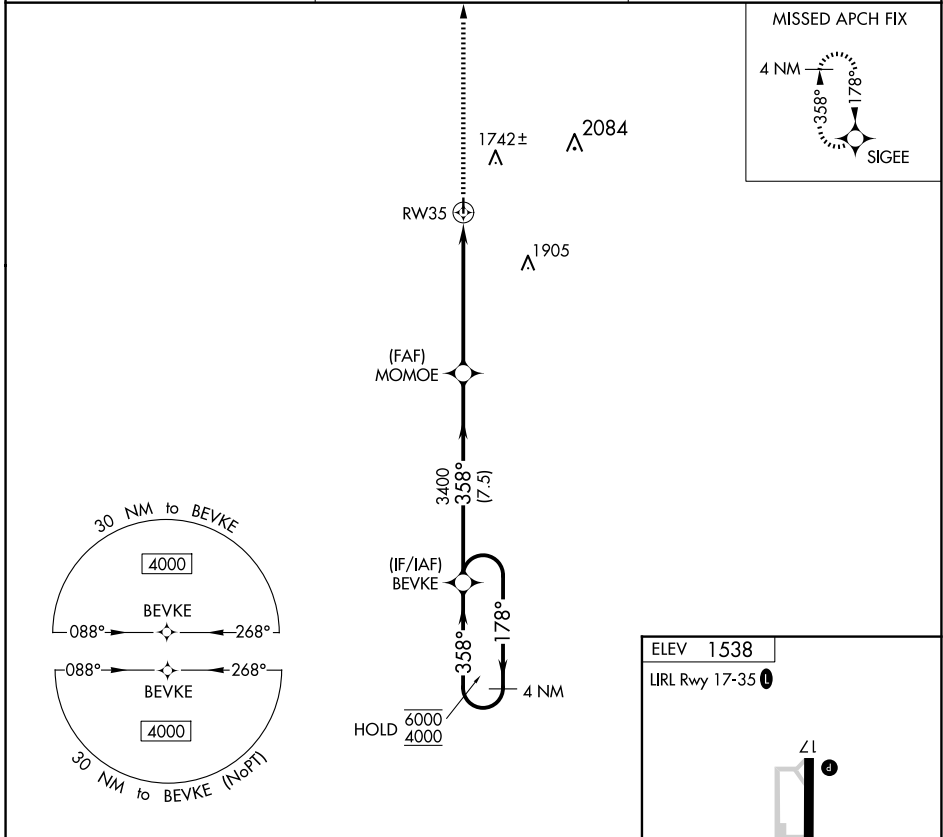

APP CRS <b>358°</b>	Rwy Idg TDZE Apt Elev	<b>N/A</b> <b>N/A</b> <b>1538</b>
------------------------	-----------------------------	---

# RNAV (GPS)-A

SIBLEY MUNI (ISB)

RNP APCH.	<p>Procedure NA at night. Use Worthington altimeter setting.</p>	MISSED APPROACH: Climb to 4000 direct SIGEE and hold.
-----------	--	---

OTG AWOS-3PT <b>121.075</b>	MINNEAPOLIS CENTER <b>132.05 317.4</b>	UNICOM <b>122.8 (CTAF) 0</b>
--------------------------------	---	---------------------------------

NC-3, 15 MAY 2025 to 12 JUN 2025

NC-3, 15 MAY 2025 to 12 JUN 2025

CATEGORY	A	B	C	D
CIRCLING	2060-1 522 (600-1)	2100-1 562 (600-1)	NA	