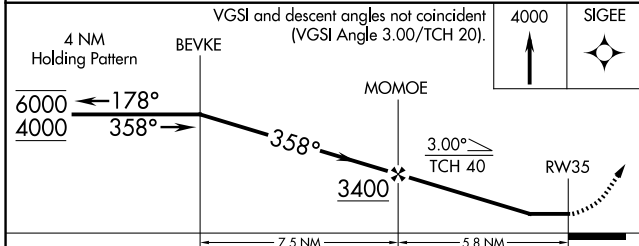

CATEGORY	A	B	C	D
CIRCLING	2060-1 522 (600-1)	2100-1 562 (600-1)	NA