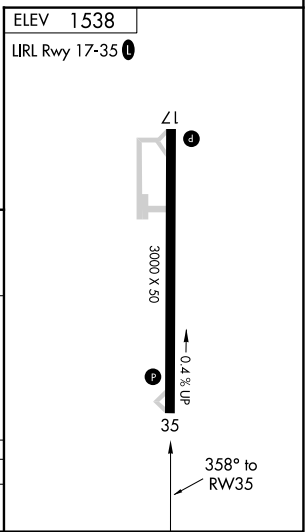

CATEGORY	A	B	C	D
CIRCLING	2060-1 522 (600-1)	2100-1 562 (600-1)	NA