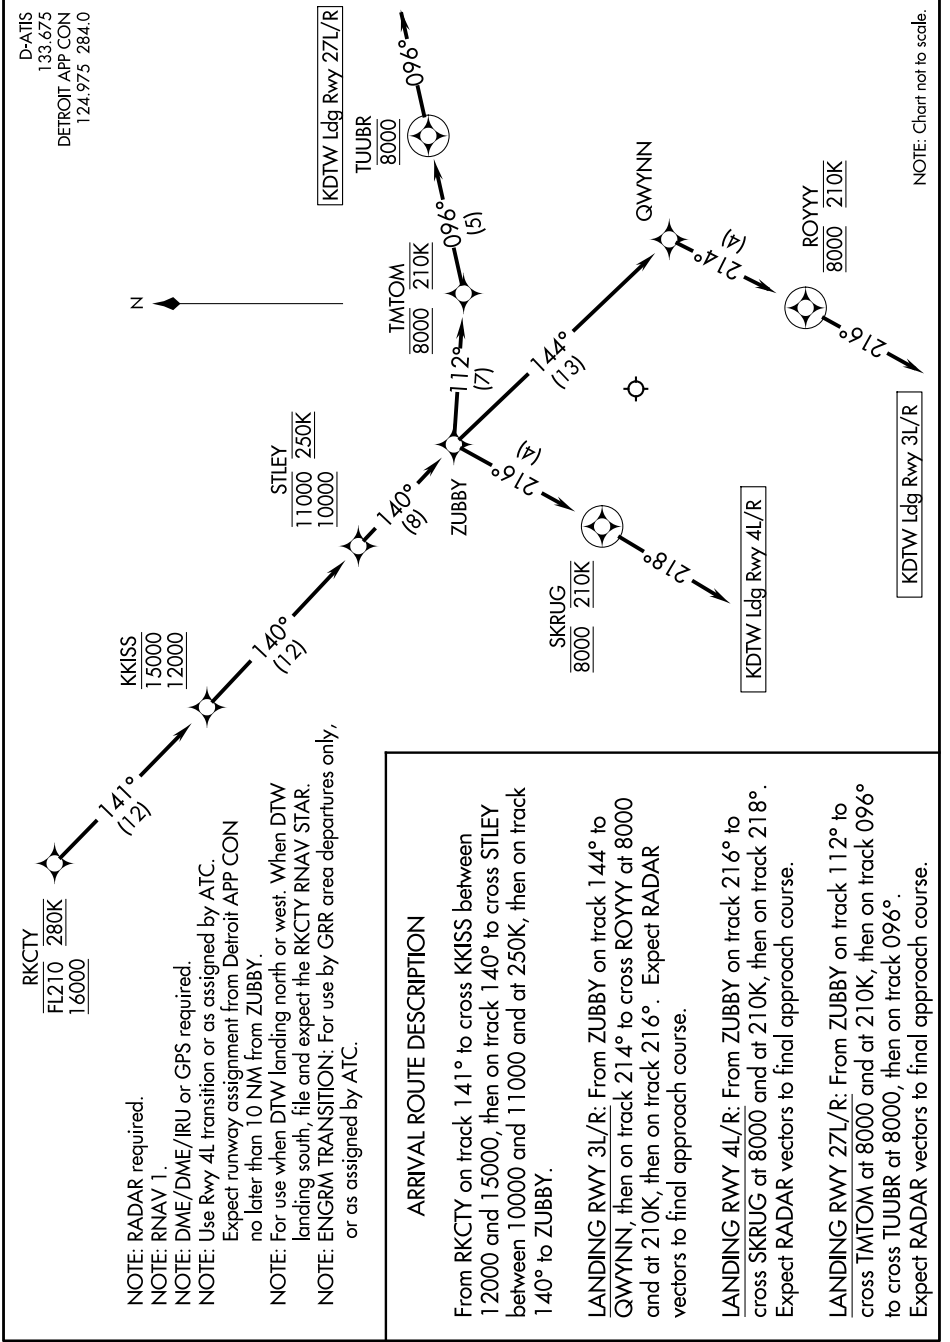

KKISS TWO ARRIVAL (RNAV) Arrival Route

EC-1, 12 JUN 2025 to 10 JUL 2025

D-ATIS  
133.675  
DETROIT APP CON  
124.975 284.0

NOTE: Chart not to scale.

EC-1, 12 JUN 2025 to 10 JUL 2025

KKISS TWO ARRIVAL (RNAV) Arrival Route