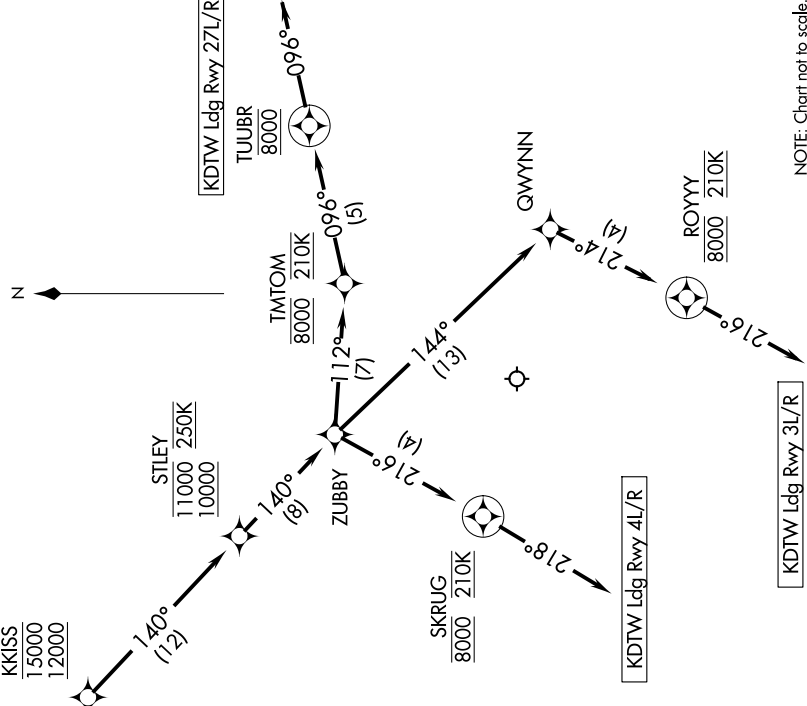

KKISS TWO ARRIVAL (RNAV) Arrival Route

EC-1, 12 JUN 2025 to 10 JUL 2025

D-ATIS  
133.675  
DETROIT APP CON  
124.975 284.0

NOTE: Chart not to scale.

EC-1, 12 JUN 2025 to 10 JUL 2025

KKISS TWO ARRIVAL (RNAV) Arrival Route