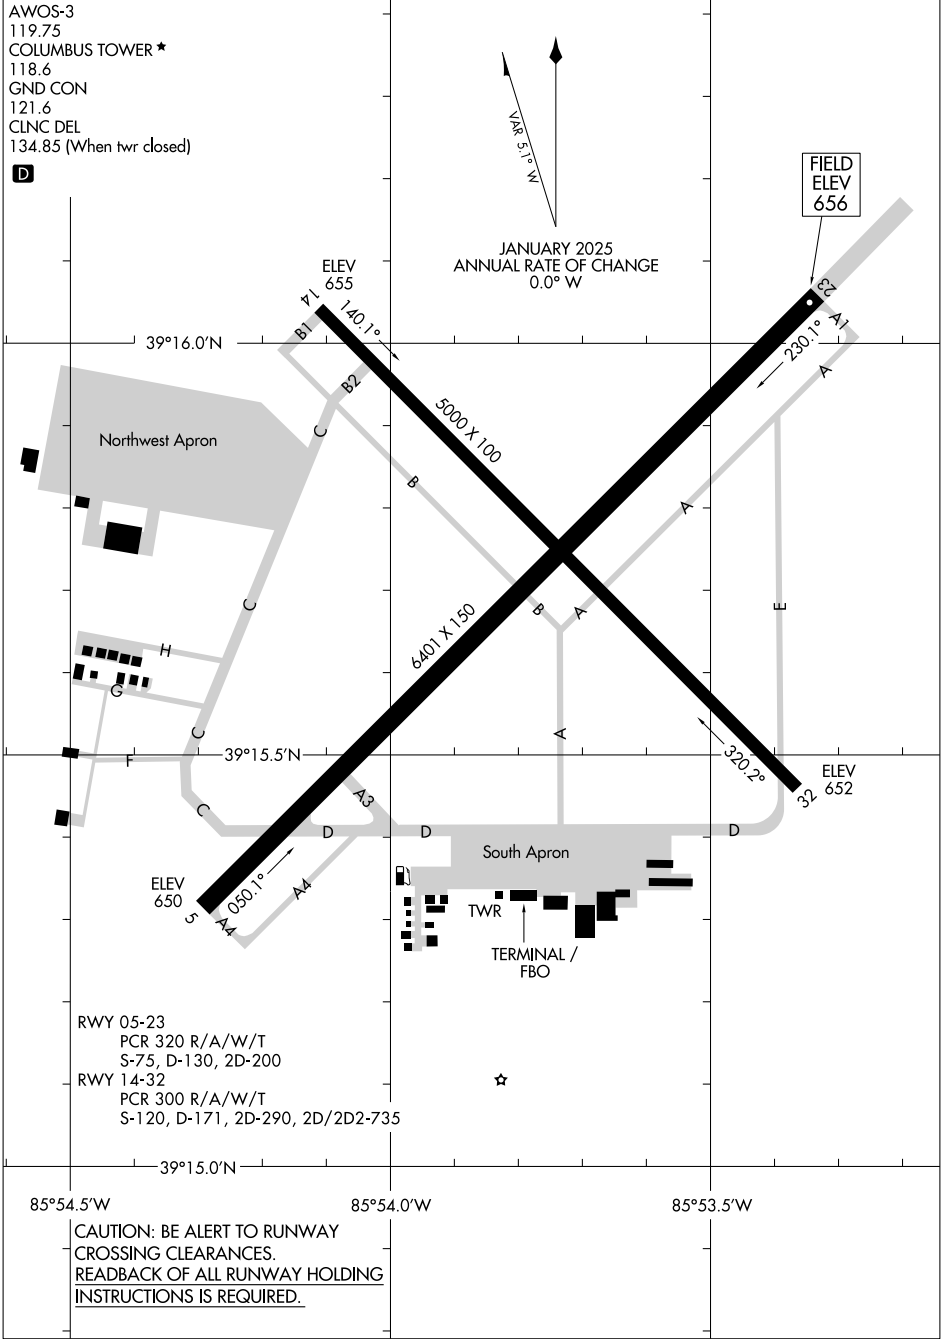

AIRPORT DIAGRAM

COLUMBUS MUNI (BAK)
COLUMBUS, INDIANA

AL-594 (FAA)

EC-2, 12 JUN 2025 to 10 JUL 2025

EC-2, 12 JUN 2025 to 10 JUL 2025

AIRPORT DIAGRAM

COLUMBUS, INDIANA
COLUMBUS MUNI (BAK)