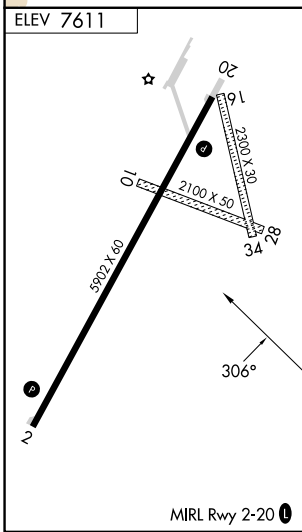

APP CRS 306°	Rwy Ldg TDZE Apt Elev	N/A N/A 7611

RNAV (GPS)-B

MONTE VISTA MUNI (MVI)

NA DME/DME RNP-0.3 NA.
Use Alamosa altimeter setting.
Circling NA to Rwys 10, 28, 16, and 34.

MISSED APPROACH: Climbing right turn to 11600
direct ALS VORTAC and hold.

ALS AWOS-3
135.175

DENVER CENTER
128.375 379.95

UNICOM
122.8 (CTAF)

NoPT for arrival on ALS VORTAC
airway radials 061 CW 173.