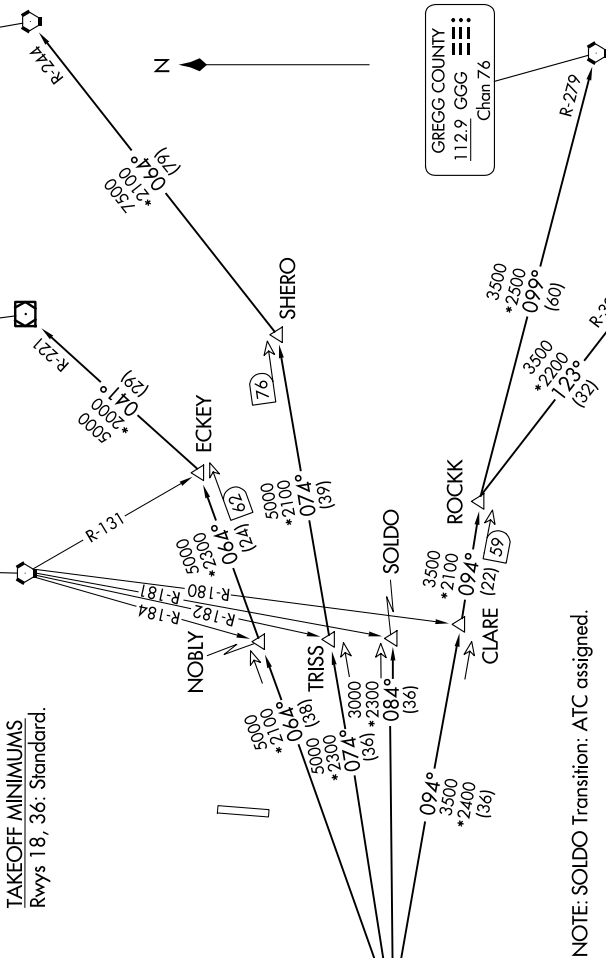

GARLAND SIX DEPARTURE

SC-2, 12 JUN 2025 to 10 JUL 2025

TOP ALTITUDE: ASSIGNED BY ATC

LONE STAR DEP CON
124.3 282.275
CLNC DEL (When hwr closed)
121.35
GND CON
121.875
MC KINNEY TOWER ★
118.825 (CTAF)

TAKEOFF MINIMUMS
Rwys 18, 36: Standard.

RADAR and DME required.

TEXARKANA
116.3 TKX
Chan 110

PARIS
113.6 PRX
Chan 83

BONHAM
114.6 BYP
Chan 93

MAVERICK
113.1 TTT
Chan 78

GREGG COUNTY
112.9 GGG
Chan 76

TYLER
114.2 TYR
Chan 89

NOTE: SOLDO Transition: ATC assigned.

NOTE: Chart not to scale.

(CONTINUED ON FOLLOWING PAGE)

SC-2, 12 JUN 2025 to 10 JUL 2025