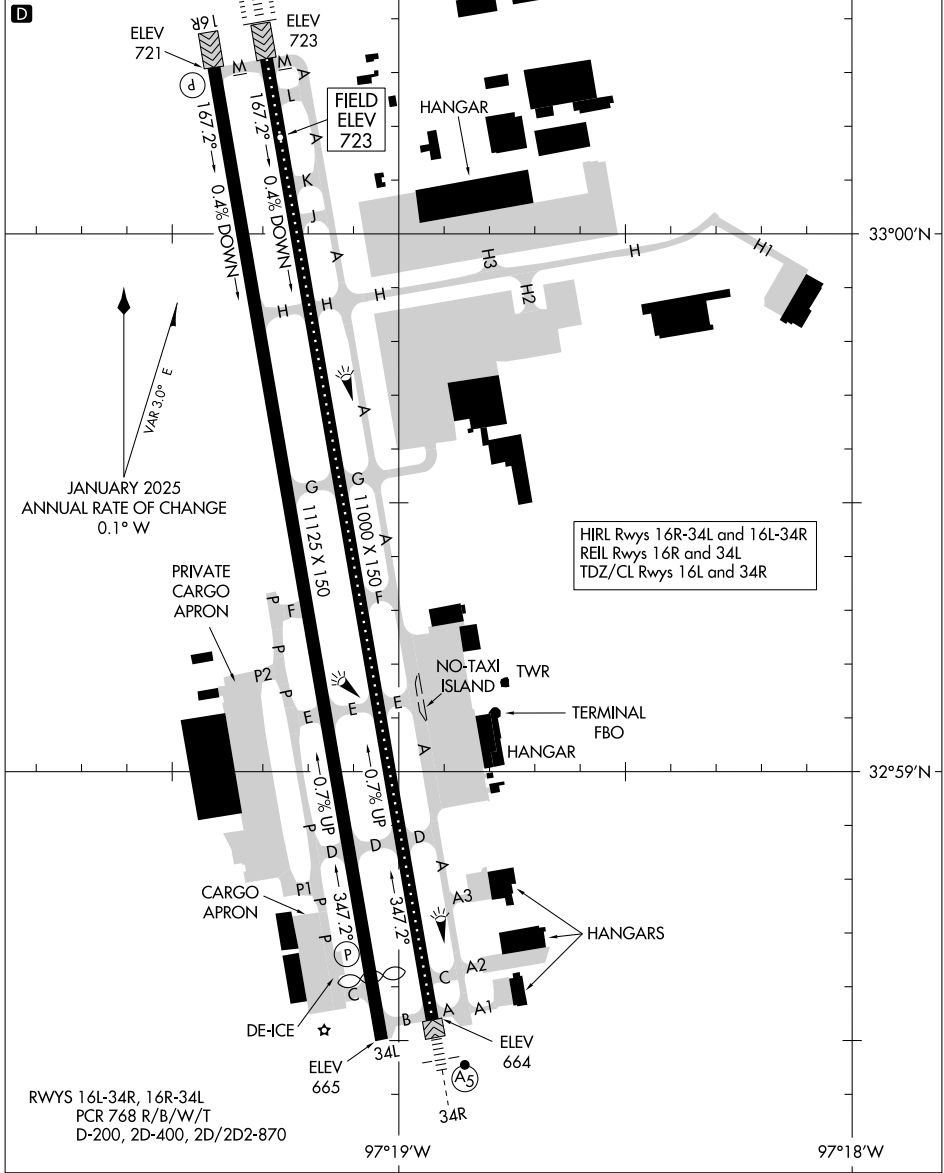

25163

AIRPORT DIAGRAM

PEROT FLD/FORT WORTH ALLIANCE (A.F.W)
AL-6918 (FAA)
FORT WORTH, TEXAS

ATIS
126.925
ALLIANCE TOWER
120.825 (HELICOPTERS)
135.15 257.9
GND CON
132.65 306.2
CLNC DEL
128.725

CAUTION: BE ALERT TO RUNWAY CROSSING CLEARANCES.
READBACK OF ALL RUNWAY HOLDING INSTRUCTIONS IS REQUIRED.

SC-2, 12 JUN 2025 to 10 JUL 2025

SC-2, 12 JUN 2025 to 10 JUL 2025

AIRPORT DIAGRAM

25163

FORT WORTH, TEXAS
PEROT FLD/FORT WORTH ALLIANCE (A.F.W)