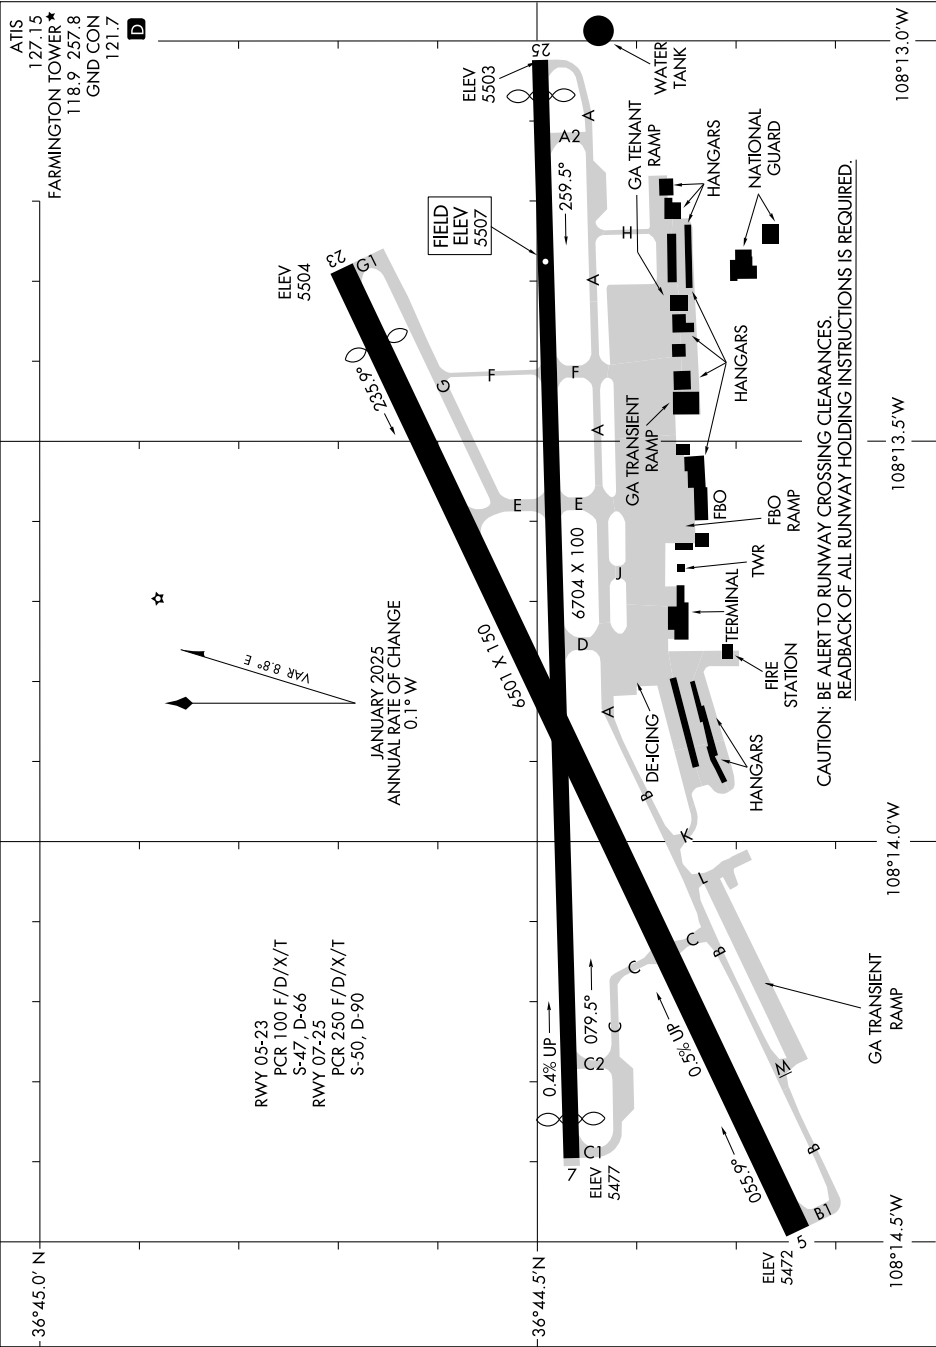

AIRPORT DIAGRAM

AL-493 (FAA)

FOUR CORNERS RGNL (FMN)
FARMINGTON, NEW MEXICO

SW-1, 10 JUL 2025 to 07 AUG 2025

SW-1, 10 JUL 2025 to 07 AUG 2025

AIRPORT DIAGRAM

FARMINGTON, NEW MEXICO
FOUR CORNERS RGNL (FMN)