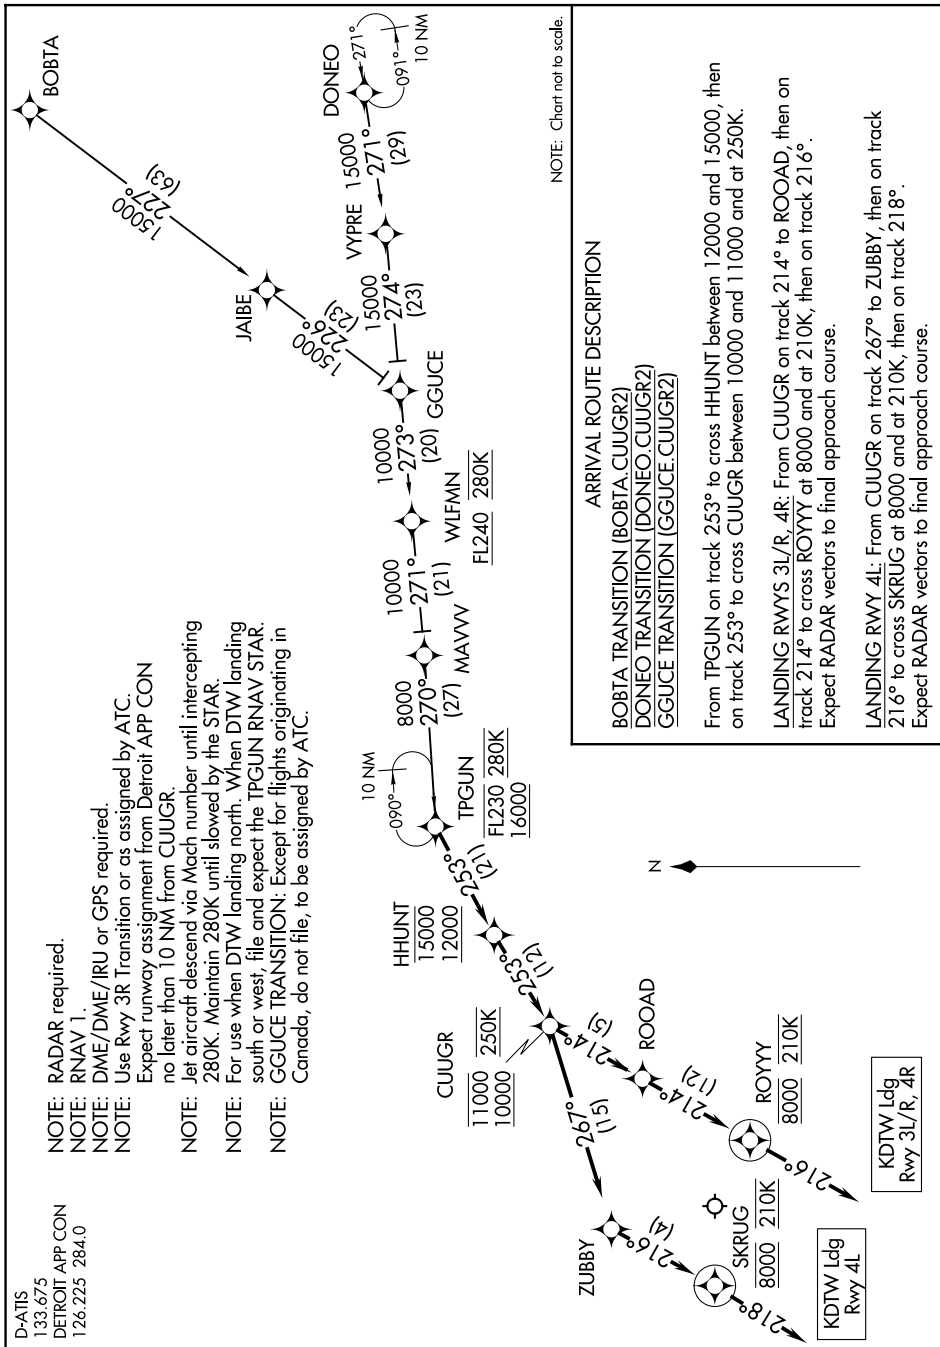

EC-1, 07 AUG 2025 to 04 SEP 2025

NOTE: Chart not to scale.

D-ATIS
133.675
DETROIT APP CON
126.225 284.0

KDTW Ldg
Rwy 3L/R, 4R

KDTW Ldg
Rwy 4L

EC-1, 07 AUG 2025 to 04 SEP 2025