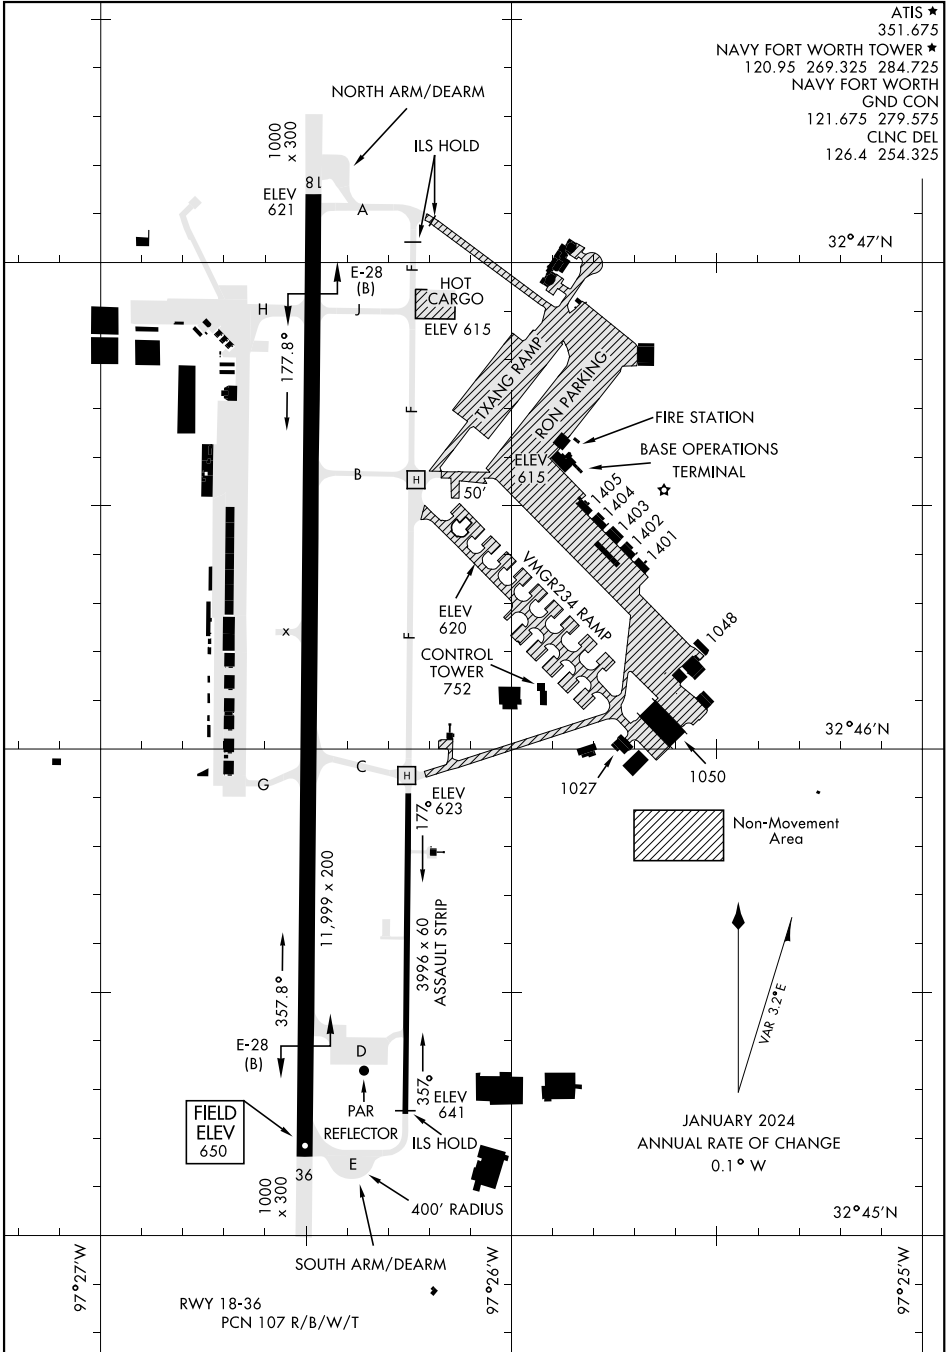

AIRPORT DIAGRAM

[USN]

FORT WORTH NAS JRB (CARSWELL FLD) (KNFW)

FORT WORTH, TEXAS

ATIS ★
 351.675
 NAVY FORT WORTH TOWER ★
 120.95 269.325 284.725
 NAVY FORT WORTH
 GND CON
 121.675 279.575
 CLNC DEL
 126.4 254.325

SC-2, 07 AUG 2025 to 04 SEP 2025

SC-2, 07 AUG 2025 to 04 SEP 2025

AIRPORT DIAGRAM

FORT WORTH, TEXAS

FORT WORTH NAS JRB (CARSWELL FLD) (KNFW)