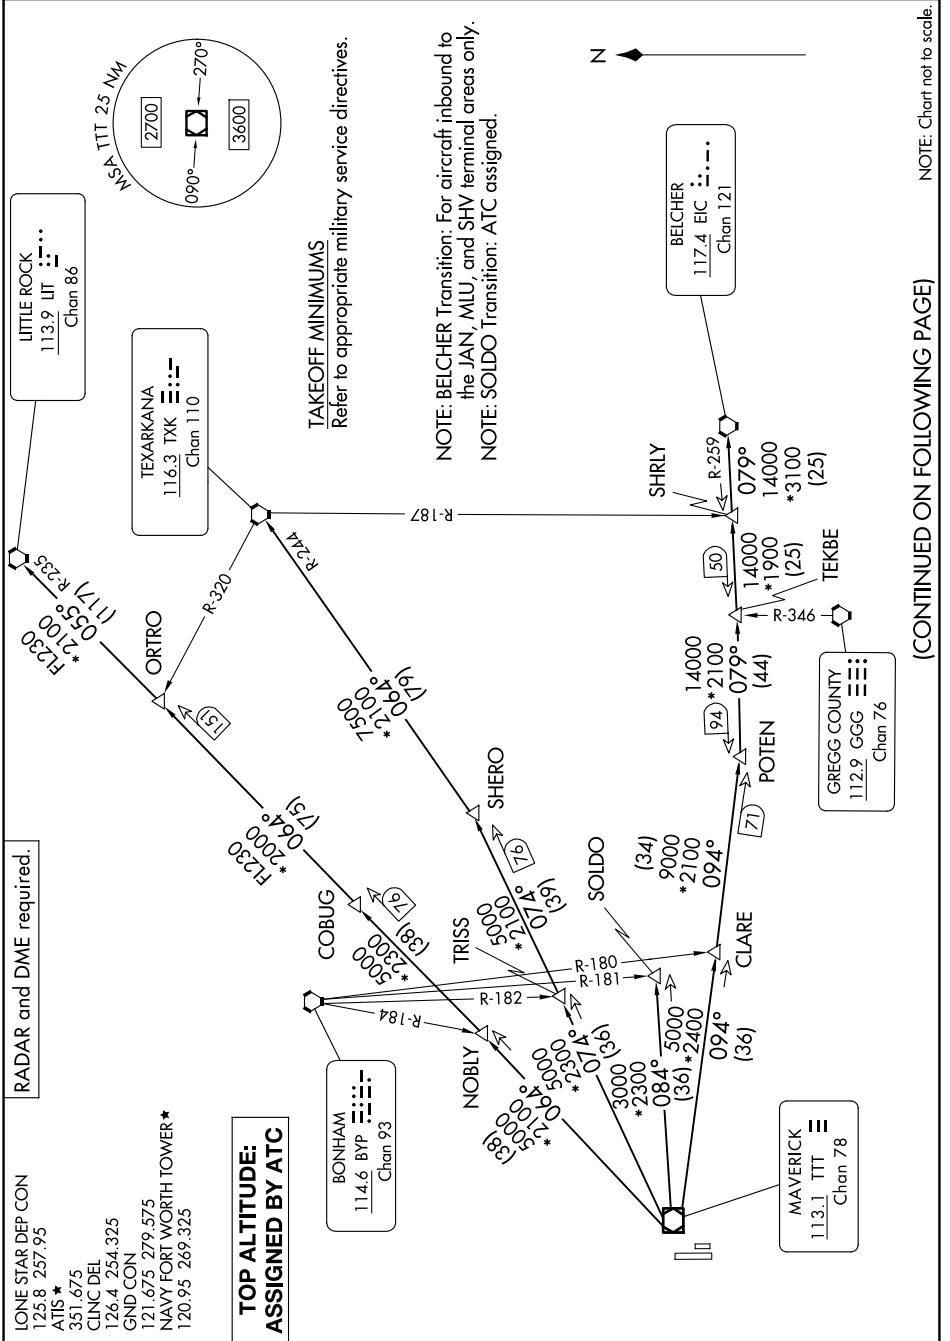

DALLAS THREE DEPARTURE

AL-160 (FAA)

FORT WORTH, TEXAS

SC-2, 07 AUG 2025 to 04 SEP 2025

NOTE: Chart not to scale

(CONTINUED ON FOLLOWING PAGE)

SC-2, 07 AUG 2025 to 04 SEP 2025

DALLAS THREE DEPARTURE

FORT WORTH, TEXAS