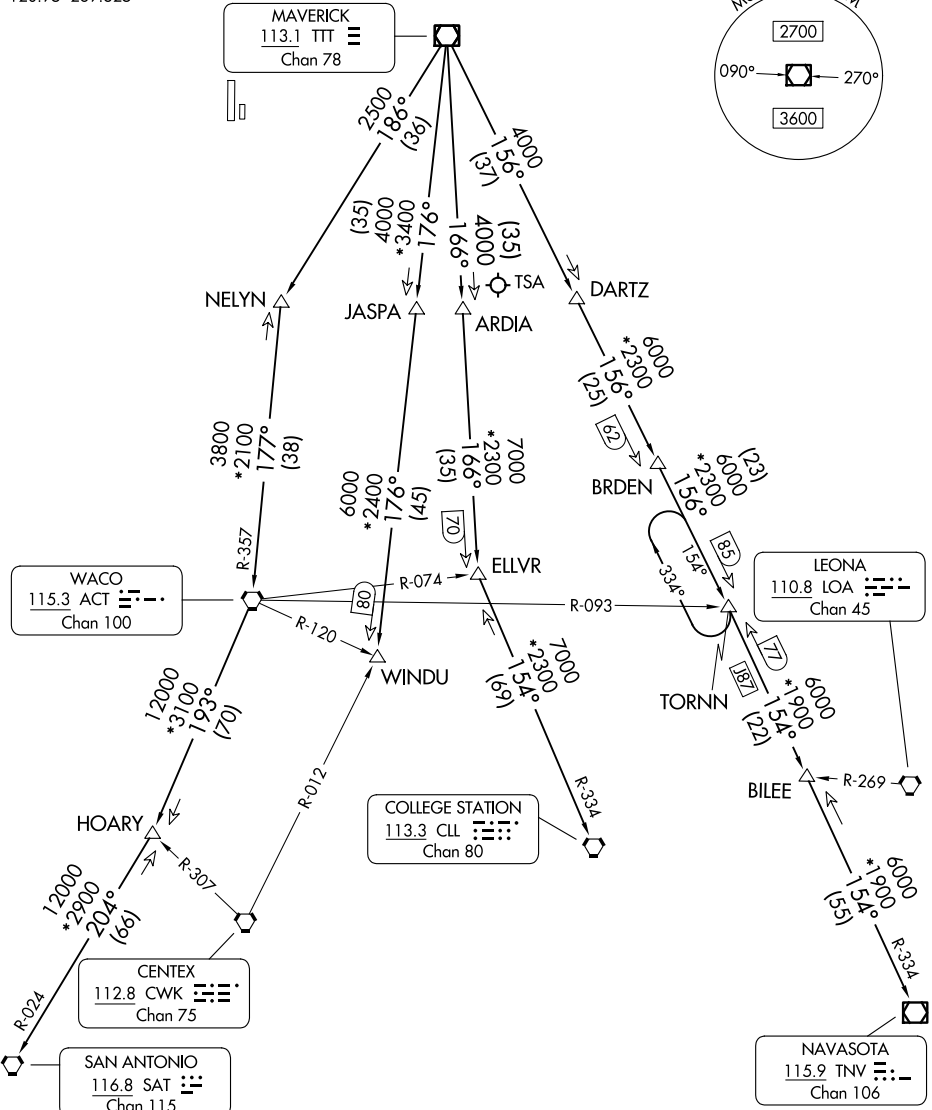

LONE STAR DEP CON
 125.8 257.95
 ATIS ★
 351.675
 CLNC DEL
 126.4 254.325
 GND CON
 121.675 279.575
 NAVY FORT WORTH TOWER ★
 120.95 269.325

RADAR and DME required.

**TOP ALTITUDE:
 ASSIGNED BY ATC**

TAKEOFF MINIMUMS

Refer to appropriate military service directives.

MAVERICK
 113.1 TTT
 Chan 78

SC-2, 07 AUG 2025 to 04 SEP 2025

SC-2, 07 AUG 2025 to 04 SEP 2025

(CONTINUED ON FOLLOWING PAGE)

NOTE: Chart not to scale.