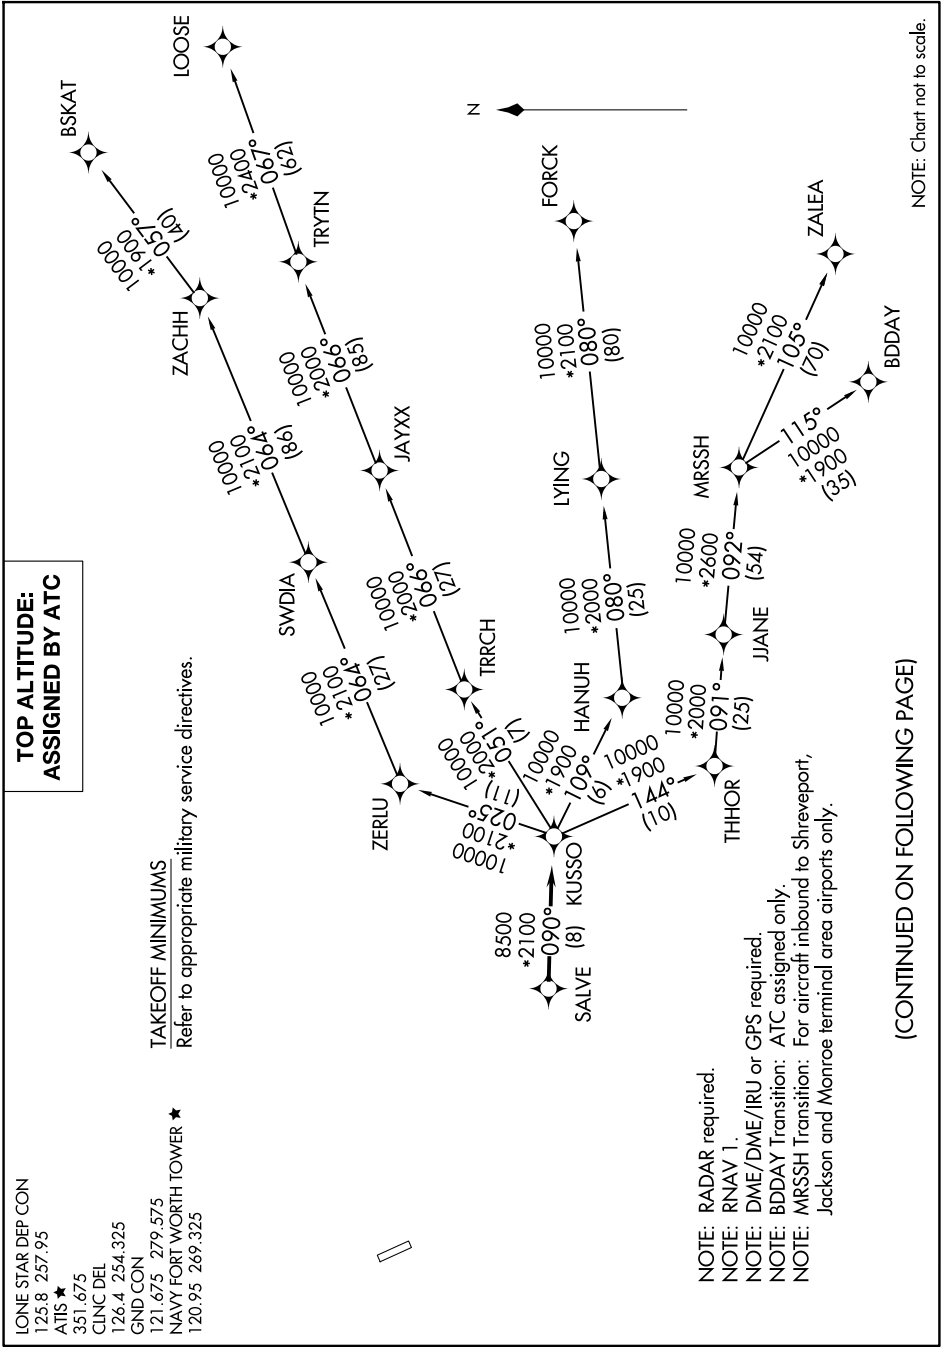

KUSSO ONE DEPARTURE (RNAV)

FORT WORTH, TEXAS

SC-2, 07 AUG 2025 to 04 SEP 2025

LONE STAR DEP CON
 125.8 257.95
 ATIS ★
 351.675
 CLINC DEL
 126.4 254.325
 GND CON
 121.675 279.575
 NAVY FORT WORTH TOWER ★
 120.95 269.325

TOP ALTITUDE: ASSIGNED BY ATC

TAKEOFF MINIMUMS
 Refer to appropriate military service directives.

NOTE: RADAR required.
 NOTE: RNAV 1.
 NOTE: DME/DME/IRU or GPS required.
 NOTE: BDDAY Transition: ATC assigned only.
 NOTE: MRSSH Transition: For aircraft inbound to Shreveport, Jackson and Monroe terminal area airports only.

(CONTINUED ON FOLLOWING PAGE)

NOTE: Chart not to scale.

SC-2, 07 AUG 2025 to 04 SEP 2025