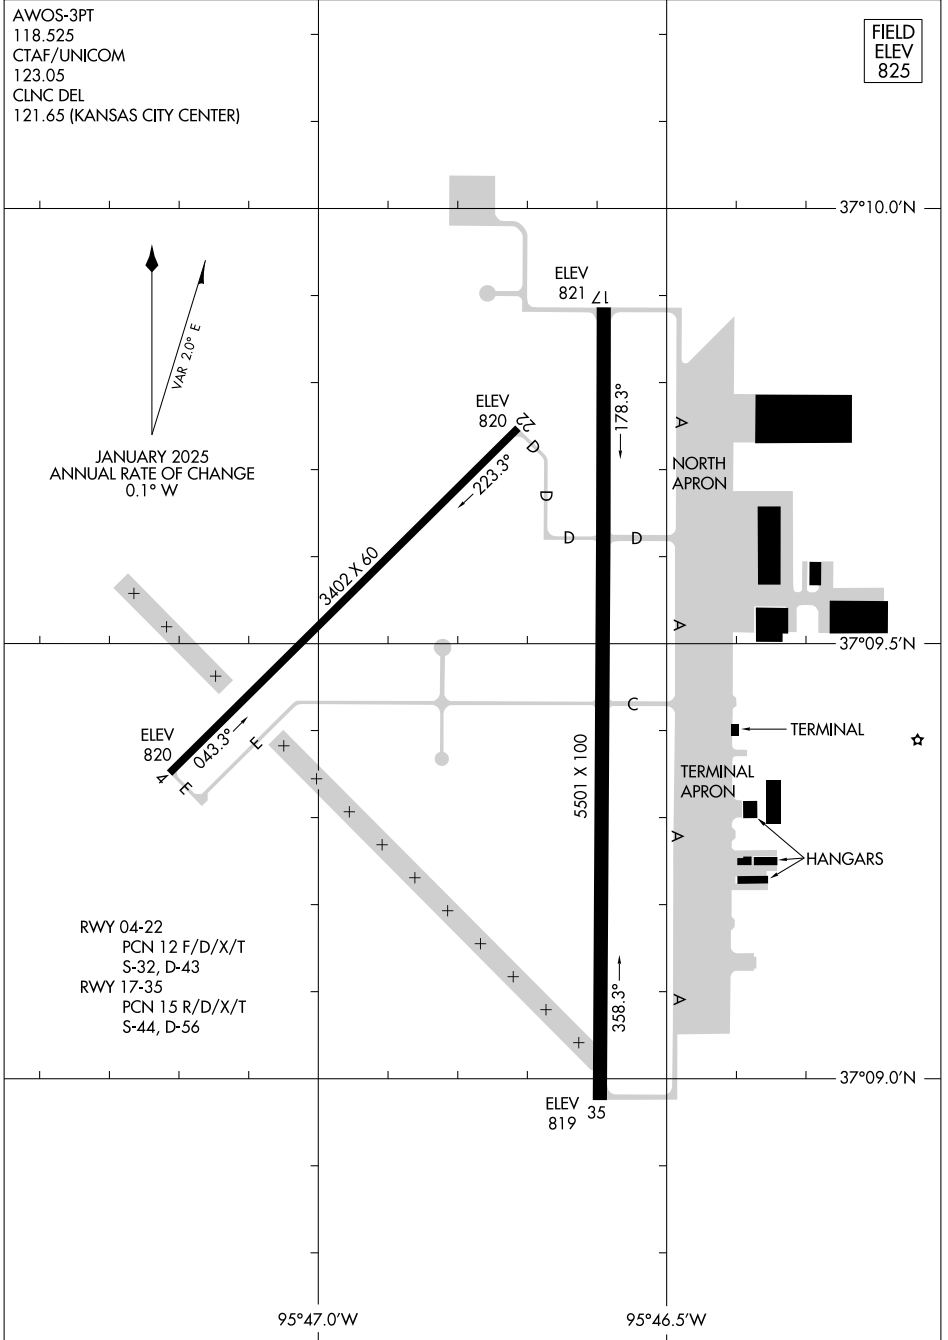

# AIRPORT DIAGRAM

AL-495 (FAA)

INDEPENDENCE MUNI (IDP)  
INDEPENDENCE, KANSAS

AWOS-3PT  
118.525  
CTAF/UNICOM  
123.05  
CLNC DEL  
121.65 (KANSAS CITY CENTER)

FIELD  
ELEV  
825

NC-2, 07 AUG 2025 to 04 SEP 2025

NC-2, 07 AUG 2025 to 04 SEP 2025

AIRPORT DIAGRAM  
25107

INDEPENDENCE, KANSAS  
INDEPENDENCE MUNI (IDP)