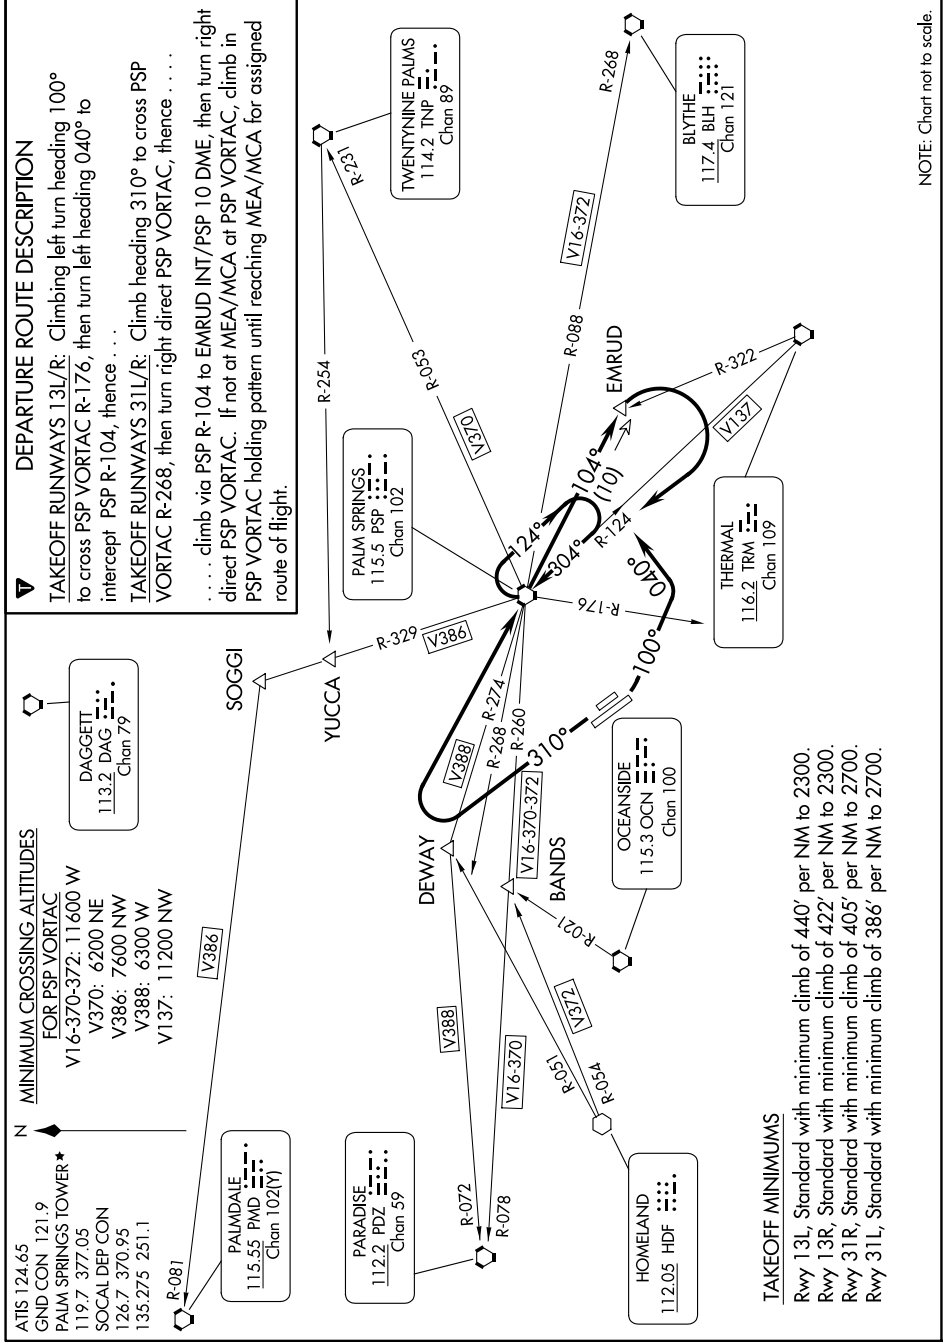

# CATHEDRAL ONE DEPARTURE

AL-545 (FAA)

PALM SPRINGS INTL (PSP)  
PALM SPRINGS, CALIFORNIA

SW-3, 07 AUG 2025 to 04 SEP 2025

# CATHEDRAL ONE DEPARTURE

SW-3, 07 AUG 2025 to 04 SEP 2025